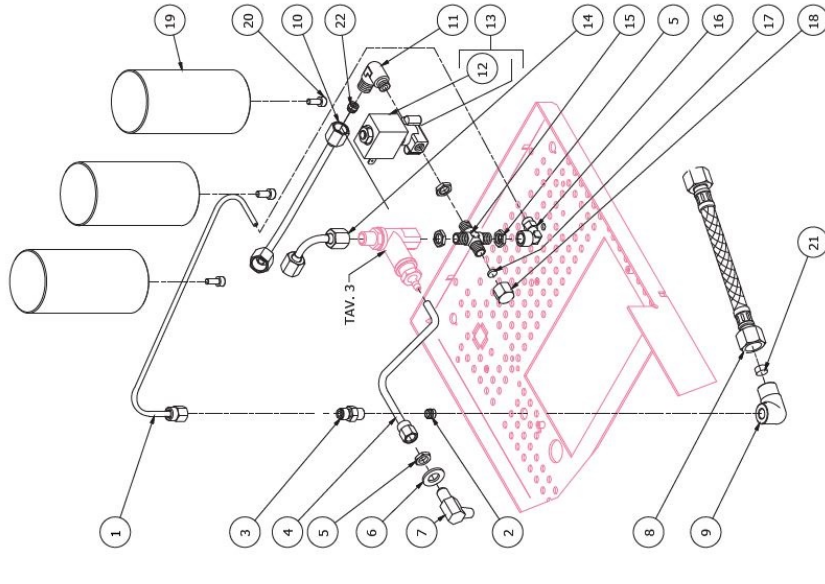

BEZZERA
TABLE 2B
STREGA Mod. R

POS	CODE	DESCRIPTION
1	5194574.01LL	PUMP-SOLENOID VALVE HOSE
2	5223013	JET M5 D1
3	7304502LA	STRAIGHT FITTING 1/8
4	51945591L	SURPRESSION VALVE HOSE
5	5221844	NUT 1/8
6	7815001	WASHER D10 UNI 16892 A2
7	5283018CM	DRAIN FITTING FOR SURPRESSION VALVE 1/8-G CHROMED
8	7200512	FLEXIBLE HOSE
8	7200514	FLEXIBLE HOSE 3/8
9	5301519	UNION ELBOW 3/8
9	7304507TR	UNION ELBOW 1/8
10	5162237.01LL	BOILER LOAD HOSE
11	5301504TR	UNION ELBOW 1/8
12	7630328	SOLENOID VALVE COIL 220/230V PARKER
12	7630329	SOLENOID VALVE COIL 240V PARKER
12	7630327	SOLENOID VALVE COIL 110V PARKER
13	7702310	SOLENOID VALVE 2 WAY 230V PARKER
13	7702409	SOLENOID VALVE 2 WAY 240V PARKER
13	7701111	SOLENOID VALVE 2 WAY 115V PARKER
14	5162236.01LL	SURPRESSION VALVE - HEAT EXCHANGER HOSE
15	7304001TR	UNION 1/8
16	7303034TR	UNION ELBOW 1/8
17	5492019	GASKET D8 X 2 ASBESTOS FREE
18	5221835	CAP NUT 1/8
19	5479918CT	COUNTERWEIGHT
20	7816001	SCREW TCEI M5X12 UNI6931 A2
21	7482004	GASKET D8.5 X 4.2 X 1.5
21	5471032	FILTER
22	5223003	JET M6 X 6 HOLE D0.8 OT

BEZZERA
TABLE 2B
STREGA Mod. R