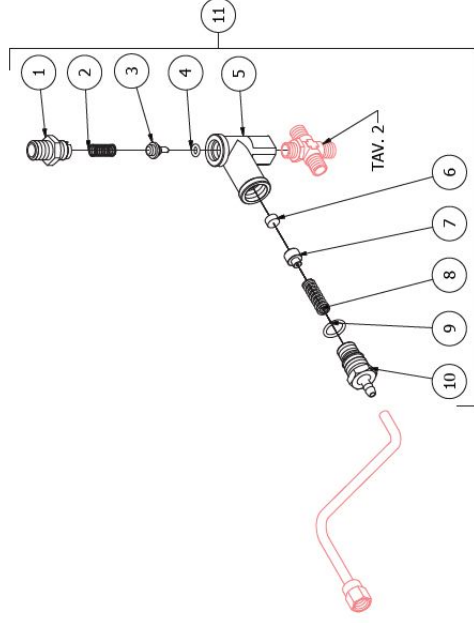

BEZZERA
STREGA
TABLE 3 - (up to 30/10/2012)

POS	CODE	DESCRIPTION
1	5302017TP	STRAIGHT FITTING M12 H26.5 OT
2	5471505	SPRING
3	5224615TP	GASKET-HOLDER
4	7496018	OR GASKET 105 VITON
5	5283049	SURPRESSION VALVE BODY
6	5493001	GASKET D8 X 4 EPT 70SH
7	5224618TP	GASKET-HOLDER
8	5471506.01	CALIBRATED SPRING D1 H26 AISI 302
9	7496052	OR GASKET 114
10	5302072	RUBBER-HOLDER FITTING
11	5985165	ASSEMBLY SURPRESSION VALVE 12BAR

BEZZERA
STREGA
TABLE 3 - (up to 30/10/2012)