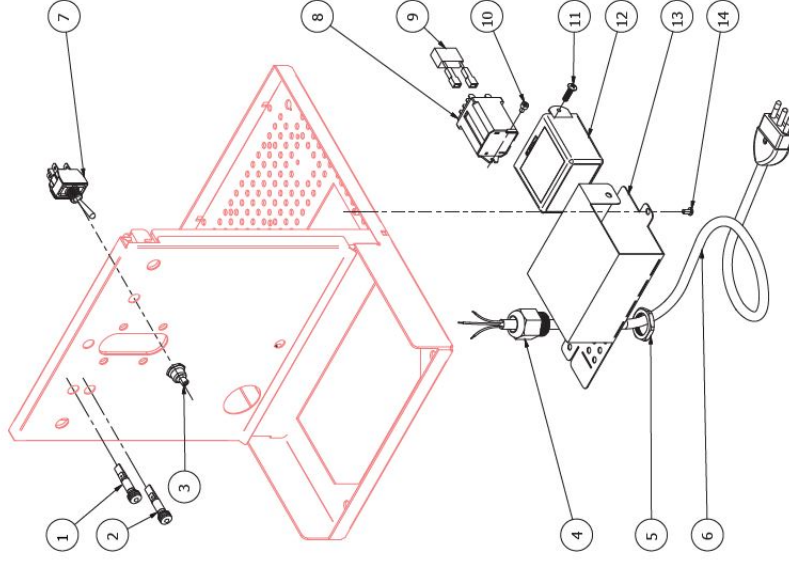

BEZZERA
TABLE 7 - (from 02/03/2016)
STREGA

POS	CODE	DESCRIPTION
1	7633624	GREEN LAMP
2	7633625	ORANGE LAMP
3	7372507	SWITCH PROTECTION PLASTIC
4	7614007	CABLE-PRESS PG13.5
5	7614006	NUT PG13.5
6	7551001	CABLE WITH USA PLUG 125V 15A
6	7551003	CABLE WITH USA PLUG 250V 20A
6	7555001	CABLE WITH SCHUKO PLUG
6	7554001	CABLE WITH ENGLISH PLUG
6	7552001	CABLE WITH AUSTRALIAN PLUG
6	7555003	CABLE WITH SWITZERLAND PLUG
7	7633326	BIPOLAR SWITCH LEVER
8	7635419	RELAY 16A 220/230V
8	7635420	RELAY 16A 240V
8	7635403	RELAY 30A 110V (only TOP version)
8	7635410	RELAY 30A 220/230V (only TOP version)
8	7635401	RELAY 30A 240V (only TOP version)
8	7635418	RELAY 16A 110V
9	7663005R	FILTER RC
10	7816017	SCREW TCEI M4X6
11	7819404	TAPPING SCREW TPS D4 BX16 UNI 6955 A2
12	7661043.01PR	LEVEL REGULATOR 3 PROBES 220/240V
12	7661033.02PR	LEVEL REGULATOR 3 PROBES 110/120V
13	5035709.01LL	ELECTRIC PARTS SUPPORT PLATE
13	5035718.01LL	ELECTRIC PARTS SUPPORT PLATE (only TOP version)
14	7819908	SCREW TTEI M4X8

BEZZERA
TABLE 7 - (from 02/03/2016)
STREGA