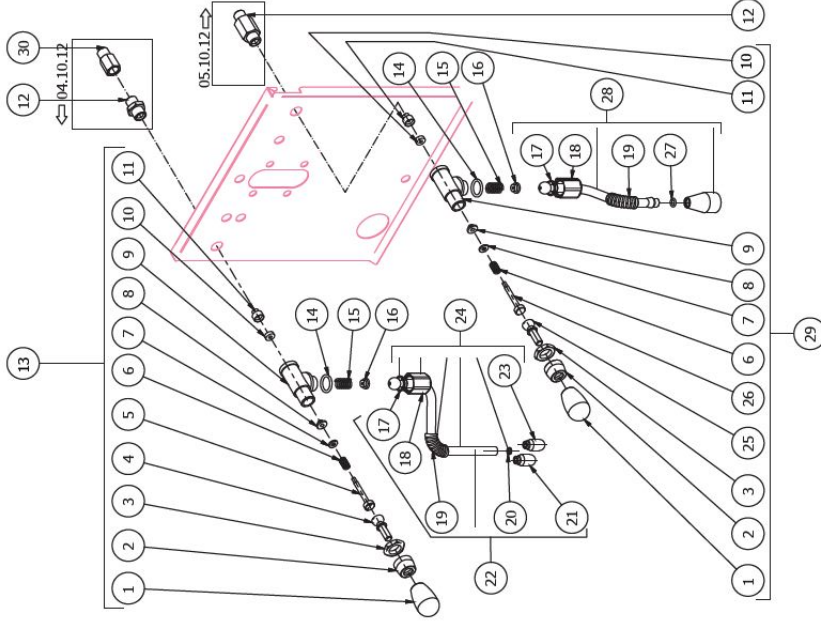

BEZZERA
TABLE 6 - (up to 20/09/2011)
STREGA

POS	CODE	DESCRIPTION
30	5302064	FITTING M/F M13x1

BEZZERA
TABLE 6 - (up to 20/09/2011)
STREGA