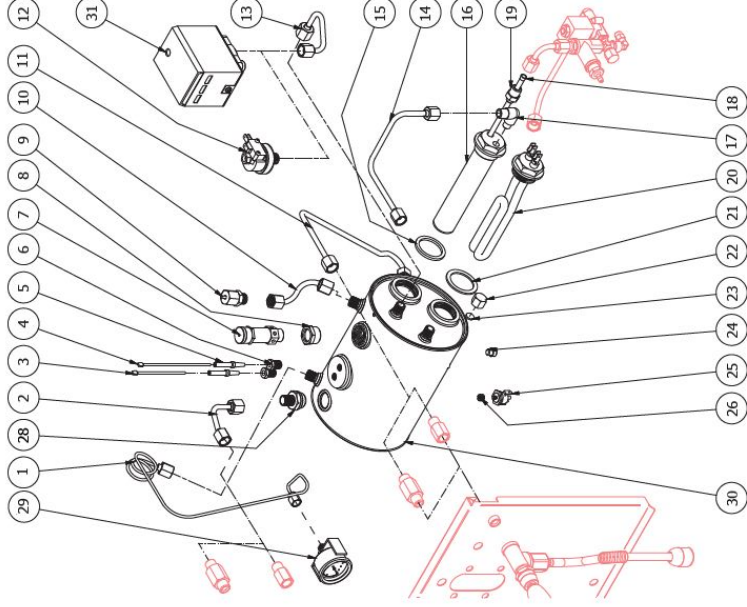

BEZZERA
TABLE 4
STREGA

POS	CODE	DESCRIPTION
1	7400901	PRESSURE GAUGE CAPILLARY
2	5162234LL	STEAM TAP HOSE
3	5265819	LEVEL PROBE D3 X 80 X 6.3
4	5265812	MINIMUM LEVEL PROBE D3 X 110 X 4.8
5	5192001	PROBE SHEATH D8 X 45 HOLE D3 PTFE
6	5225205	STRAIGHT FITTING M10 OT
7	7452509.02	SAFETY VALVE (from 01.03.11)
8	5225413	REDUCTION GEAR 1/2
9	7452511	VALVE
10	5162289.01LL	VALVE HOSE
11	5162233LL	WATER TAP HOSE
12	7433013	PRESSOSTAT XP/100 1/4
13	5162288LL	PRESSURE SWITCH HOSE
14	5162318LL	EXCHANGER HOSE-GROUP
15	5495007	GASKET D32 X 3 BRASS
16	5329019.DC-AL	2 HOLES HEAT EXCHANGER 140MM
17	5301504TR	UNION ELBOW 1/8
18	5192301	SUCTION HOSE D6 L=130MM PTFE
19	5302061P	STRAIGHT FITTING 1/8
20	57211271P	HEATING ELEMENT 1350 110V
20	57222401P	HEATING ELEMENT COPPER 220/240V - 1250/1450W
21	5492025	GASKET D42x32x2 PTFE
22	5221813	CAP NUT M12
23	5492008	GASKET D10.5 X 2
24	5227002	SCREW M8 X 6 OT
25	7434009	THERMOSTAT MANUAL 16A 135°C
26	5227007	DOWEL M8 X 6 HOLE M4
28	5302005	STRAIGHT FITTING 3/8
29	7432522	PRESSURE GAUGE D40 3BAR
30	5320501.02BL	ASSEMBLY BOILER POLISHED

BEZZERA
TABLE 4
STREGA