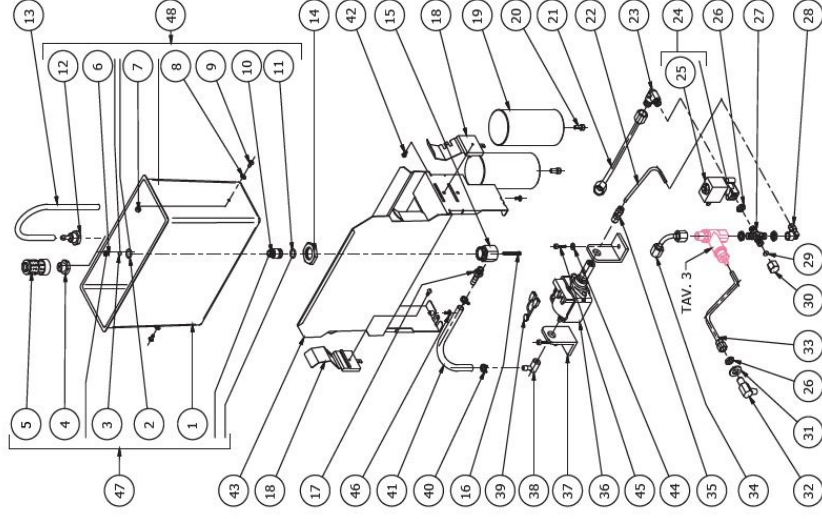

BEZZERA
TABLE 2
STREGA Mod. S

POS	CODE	DESCRIPTION
27	7304001TR	UNION 1/8
28	7303034TR	UNION ELBOW 1/8
29	5492019	GASKET DR X 2 ASBESTOS FREE
30	5221835	CAP NUT 1/8
31	7815001	WASHER D.10 UNI 6592 A2
32	5283018CM	DRAIN FITTING FOR SUPPRESSION VALVE 1/8-G CHROMED
33	5194559LL	SUPPRESSION VALVE HOSE
34	5162236.01LL	SUPPRESSION VALVE - HEAT EXCHANGER HOSE
35	7303036TR	STRAIGHT FITTING 1/8
36	7731018	VIBRATION PUMP EX5 100V C/OR
36	7731019	VIBRATION PUMP EX5 120V WITH OR
36	7731022	VIBRATION PUMP EX5 220V 60HZ WITH OR
36	7731020	VIBRATION PUMP EX5 230V WITH OR
36	7731021	VIBRATION PUMP EX5 240V WITH OR
37	7470602	VIBRATION-DAMPING
38	7303006	RUBBER-HOLDER FITTING
39	7634816	THERMIC SAFETY DEVICE 100°C AUTOMATIC
40	7611512	CLAMP
41	5194529	CRISTAL HOSE D6 X 9 L=150MM
42	7808806	SCREW TC M3.5X8 PLASTITE
43	5963009.03	ASSEMBLY TANK SUPPORT
44	7805009	PLAIN WASHER D5 X 11 X 1
45	7816004	SCREW TCEI M4 X 16
46	7816009	SCREW TCEI M4 X 10
47	5963070.03	ASSEMBLY TANK WITH FILTER
48	5963071.03	ASSEMBLY TANK WITH RUBBER-HOLDER

9 - COD.9942051.04 - REV.00 ed.05/17

BEZZERA
TABLE 2
STREGA Mod. S

10 - COD.9942051.04 - REV.00 ed.05/17

STREGA