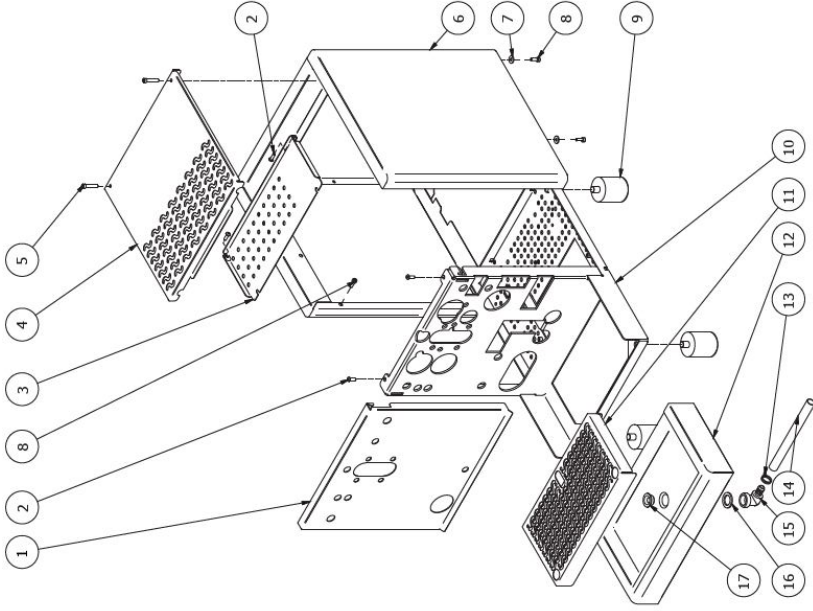

BEZZERA
TABLE 1A
STREGA Mod. R

POS	CODE	DESCRIPTION
1	5074466SG	GROUP FRONTAL (up to 01.03.16)
1	5074466.01SG	GROUP FRONTAL (from 02.03.16)
2	7819901	SCREW TTEI MAX12 ISO 7980 A2 INOX
3	5056330LW	CUPS-HEATER
4	5074620LW	CUPS-HEATER GRID
5	7819911	SCREW TTEI MAX25
6	5344025.01	BODY STAINLESS STEEL POLISHED
7	7809804	PLAIN WASHER D4
8	7816002	SCREW TCEI MAX12
9	7474218	FEET M10 D40X46
10	5340003.05LL	CHASSIS BLACK
11	5074617LW	DIP TRAY GRID
12	5340503LL	DRIP TRAY STAINLESS STEEL POLISHED
13	7611502	CLAMP D14
14	7303502	HOSE D14 L=1.5M PLASTIC
15	5224403.01	RUBBER-HOLDER D11 OT
16	5492022	GASKET D25 X 17 X 2
17	5225230	FITTING 3/8

BEZZERA
TABLE 1A
STREGA Mod. R