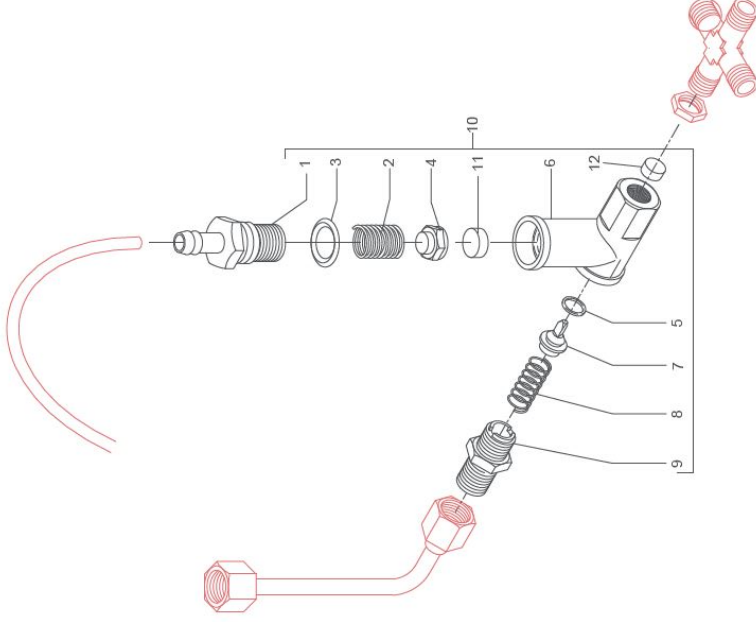

BEZZERA
TABLE 3 - (from 31/10/2012)
STREGA

POS	CODE	DESCRIPTION
1	5302017TP	STRAIGHT FITTING M12 H26.5 OT
2	5471505	SPRING
3	5224615TP	GASKET-HOLDER
4	7496018	OR GASKET 105 VITON
5	5283053TP	SUPPRESSION VALVE BODY
6	5493042	GASKET D.11X3
7	5224620TP	GASKET-HOLDER
8	5471539	CALIBRATED SPRING D.1.6
9	7496052	OR GASKET 114
10	5302077TP	RUBBER-HOLDER FITTING
11	5965212.01AL	ASSEMBLY SUPPRESSION VALVE 12BAR
12	5471019	INOX WIRE FILER D8.5X5 ANSI304

BEZZERA
TABLE 3 - (from 31/10/2012)
STREGA