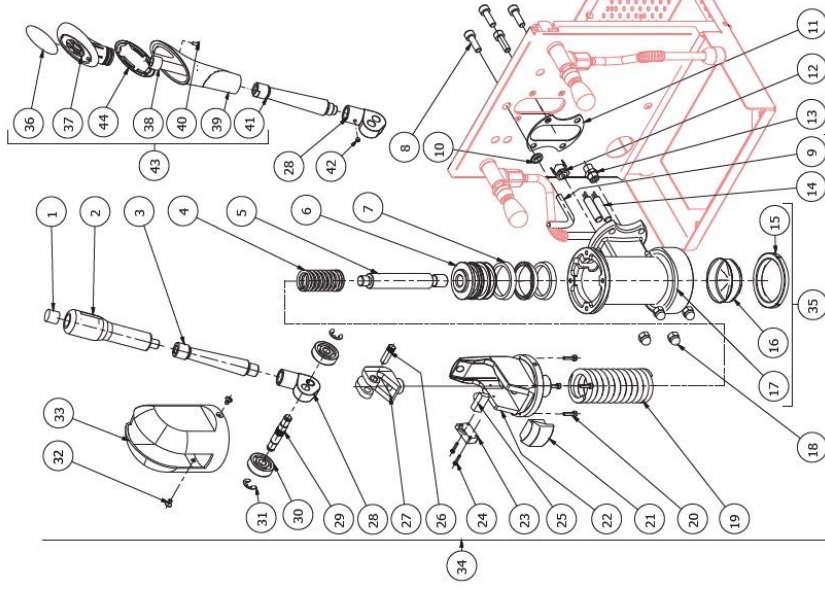

BEZZERA
TABLE 5
STREGA

POS	CODE	DESCRIPTION
1	5373915CM	KNOB CHROME CAP
2	7371502	KNOB POLISHED
3	5263202CM	LEVER CHROMED
4	5471538	SPRING
5	5260201	SHAFT
6	5224201	PISTON
7	7491001	LIP SEAL D51 X 41 X 8 NBR
8	7816015	SCREW TCEI M8X25
9	5163284CM	HOSE
10	7613007	FAIRLEAD M17V 3121145 RUBBER
11	7493017	INSULATING
12	7634808	THERMIC SAFETY DEVICE 250V 95°C AUTOMATIC
13	5302009	STRAIGHT FITTING M12 X 1/4
14	5963098.01	ASSEMBLY HEATING ELEMENT 220/240V
14	5963097.01	ASSEMBLY HEATING ELEMENT 110V
15	7489020	UNDERCLIP GASKET
16	5470512	SHOWER D68X19
17	5283052TW	LEVER GROUP BODY
18	5221863CM	CAP NUT M8 CHROMED
19	5471537	SPRING D46 X 130 INOX
20	7816004	SCREW TCEI M4 X 16
21	5473002.01	BOTTOM VIBRATION DAMPER
22	5287507	BEARING SLIDE HEAD
23	5863110.01	MICROSWITCH WIRED (only TANK-TOP version)
24	7826203	SCREW TCI M3X14 (only TANK-TOP version)
25	5473001	UPPER VIBRATION DAMPER
26	5244007CN	STUD D8 X 28 CARBONITRIDED
27	5284501.01NC	GROUP FORK OT NICKEL-PLATED
28	5287003NC	ARTICULATION M16 OT NICKEL-PLATED
29	5244006	STUD D11 X 61

BEZZERA
TABLE 5
STREGA