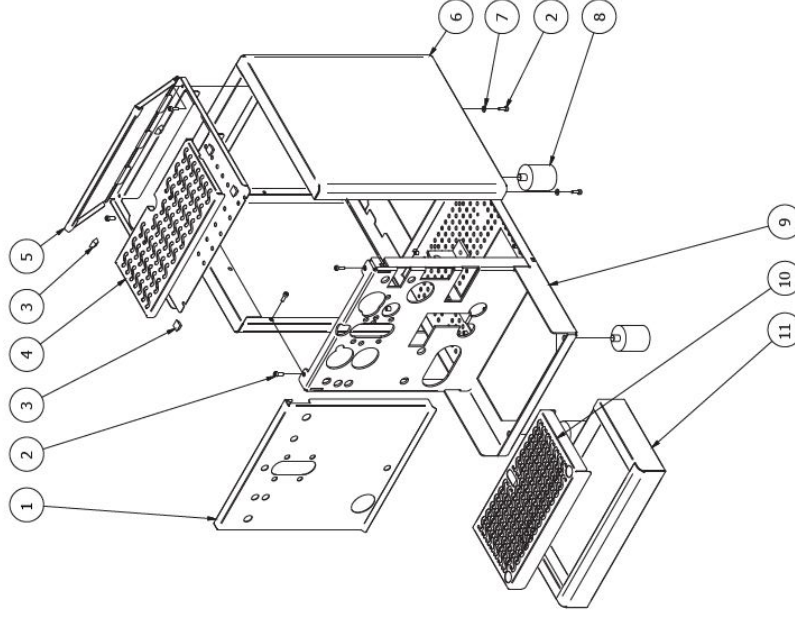

BEZZERA

Dal 1901

STREGA

COD. 9942051.04

REV. 00 ed.05/17

1 - COD.9942051.04 - REV.00 ed.05/17

2 - COD.9942051.04 - REV.00 ed.05/17

BEZZERA **STREGA**
 TABLE 1
 STREGA Mod. S - TOP

POS	CODE	DESCRIPTION
1	5074466.01SG	GROUP FRONTAL (from 02.03.16)
1	5074466SG	GROUP FRONTAL (up to 01.03.16)
2	7916002	SCREW TCEI M4X12
3	7474217	ADHESIVE FEET 12,7 H5,8
4	5074616LW	CUPS-HEATER GRID
5	6961602.01	CUPS-HEATER
6	5344025.01	BODY STAINLESS STEEL POLISHED
7	7809804	PLAIN WASHER D4
8	7474218	FEET M10 D40X46
9	5340003.05LL	CHASSIS BLACK
10	5074617LW	DIP TRAY GRID
11	5340503DL	DRIP TRAY STAINLESS STEEL POLISHED

BEZZERA **STREGA**
 TABLE 1
 STREGA Mod. S - TOP

BEZZERA
TABLE 1A
STREGA Mod. R

POS	CODE	DESCRIPTION
1	5074466SG	GROUP FRONTAL (up to 01.03.16)
1	5074466.01SG	GROUP FRONTAL (from 02.03.16)
2	7819901	SCREW TTEI MAX12 ISO 7980 A2 INOX
3	5056330LW	CUPS-HEATER
4	5074620LW	CUPS-HEATER GRID
5	7819911	SCREW TTEI MAX25
6	5344025.01	BODY STAINLESS STEEL POLISHED
7	7809804	PLAIN WASHER D4
8	7816002	SCREW TCEI MAX12
9	7474218	FEET M10 D40X46
10	5340003.05LL	CHASSIS BLACK
11	5074617LW	DIP TRAY GRID
12	5340503LL	DRIP TRAY STAINLESS STEEL POLISHED
13	7611502	CLAMP D14
14	7303502	HOSE D14 L=1.5M PLASTIC
15	5224403.01	RUBBER-HOLDER D11 OT
16	5492022	GASKET D25 X 17 X 2
17	5225230	FITTING 3/8