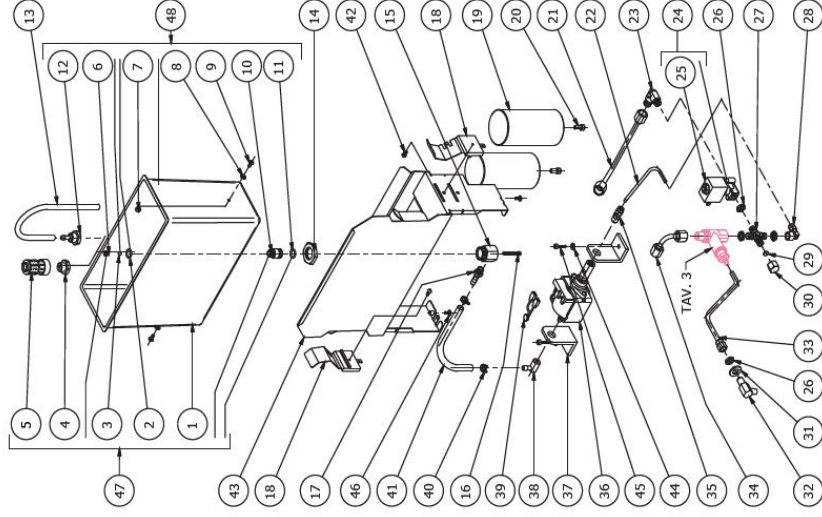

BEZZERA
TABLE 2
STREGA Mod. S

POS	CODE	DESCRIPTION
1	7373006.03	TANK
2	7496073.01	OR GASKET 115 EP856
3	5471509	BALL 7/32 AISI 304
4	5302065	REDUCTION GEAR 1/4
5	7374002	FILTER 1/4
6	5471521.01	COUPLING SPRING
7	7812601	NUT M4 STAINLESS STEEL
8	7374004	WASHER D4 NYLON
9	7819908	SCREW TTEI M4X8
10	5224617	GASKET-HOLDER D14.5 X 25 OT
11	7496076	OR GASKET 112 EPDM 70SH
12	5224414	RUBBER-HOLDER
13	5194540	HOSE 8X5 L=300 SILICONE
14	5221630	NUT M20 H5 OT
15	5225228	FITTING M20 H28.5 OT
16	7826206	SCREW TCI M3X30 UNI 6107 OT
17	5225246	FITTING 1/8G CONIC ES.10 H33 OT
18	5471535	TANK SUPPORT SHAPED SPRING
19	5479918CT	COUNTERWEIGHT
20	7816001	SCREW TCEI M5X12 UNI5831 A2
21	5162237.01LL	BOILER LOAD HOSE
22	5194596	INLET HOSE
23	5301504 ITR	UNION ELBOW 1/8
24	7701111	SOLENOID VALVE 2 WAY 115V PARKER
24	7702310	SOLENOID VALVE 2 WAY 230V PARKER
24	7702409	SOLENOID VALVE 2 WAY 240V PARKER
25	7690327	SOLENOID VALVE COIL 110V PARKER
25	7690328	SOLENOID VALVE COIL 220/230V PARKER
25	7690329	SOLENOID VALVE COIL 240V PARKER
26	5221844	NUT 1/8

BEZZERA
TABLE 2
STREGA Mod. S