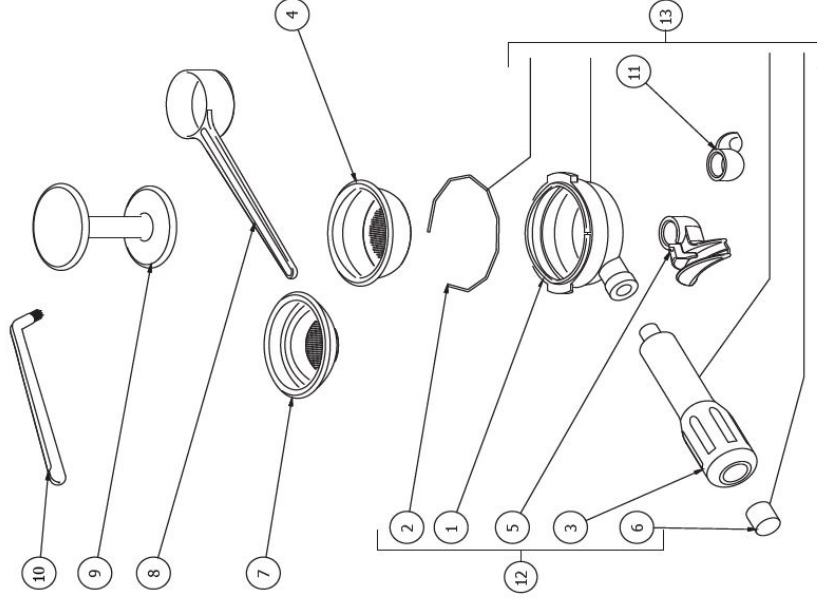

BEZZERA
TABLE 8 - (up to 02/12/2012)
STREGA

POS	CODE	DESCRIPTION
1	5286017TW	FILTER-HOLDER
2	5471527	FILTER-HOLDER SPRING D1.2 AISI 302
3	7371502	KNOB POLISHED
4	5471026.01	FILTER 2 CUPS 14 GRAMS WITH RUN CHANNEL
4	5471035	FILTER 2 CUPS 16 GRAMS AISI 304 WITH RUN CHANNEL
4	5471021.01	FILTER 2 CUPS 12 GRAMS AISI 304 WITH RUN CHANNEL
5	7305007TW	SPOUT 2 WAY
6	5373915CM	KNOB CHROME CAP
7	5471031.01	FILTER 1 CUP 8 GRAMS WITH RUN CHANNEL
8	5372101	MEASURER
9	5373001	COFFEE-PRESS
10	7990603	CLEANING BRUSH
11	7305006TW	SPOUT 1 WAY
12	5965582R	ASSEMBLY FILTER-HOLDER 2 CUPS
13	5965581R	ASSEMBLY FILTER-HOLDER 1 CUP

BEZZERA
TABLE 8 - (up to 02/12/2012)
STREGA