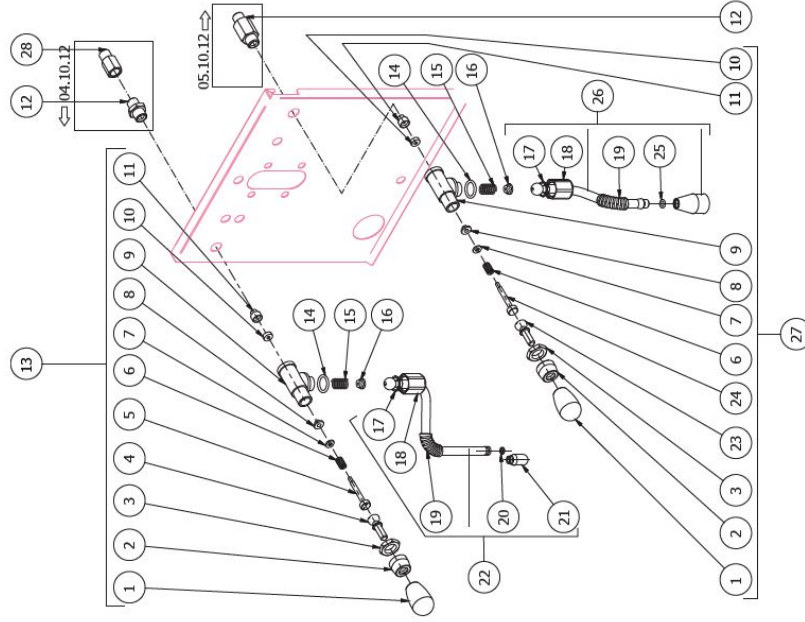

BEZZERA
TABLE 6 - (up to 28/01/2014)
STREGA

POS	CODE	DESCRIPTION
1	7371511.01	LEVER KNOB
2	5222823CM	RING NUT 3/8
3	5221826CM	NUT 3/8
4	52255610	ARTICULATION M8 INOX
5	5260204DL	SHAFT D12X47
6	5471513	SPRING
7	5261801	WASHER D11
8	5494004	GASKET D12 X 6 PTFE GRAPHITIZED
9	5263947TW	TAP BODY OT
10	5496042	GASKET D11X4X4 EPT 70 (C6)
11	52246031P	GASKET-HOLDER
12	5302079	FITTING M14XM13 (from 05.10.2012)
12	5225410TP	FITTING M14XM13 H26
13	5964085AL	ASSEMBLY TAP
14	7496072	OR GASKET 121
15	5471532	SPRING
16	5190501	COMPLETE CUP
17	7496073	OR GASKET 115 EP856
18	5221872TW	NUT 3/8
19	7371003	INSULATING
20	7496084	GASKET
21	7305014	TERMINAL 2 HOLES
22	7479990TW	ASSEMBLY STEAM HOSE TERMINAL 2 HOLES
23	52255608	ARTICULATION M8 INOX
24	5260203DL	SHAFT D12X47
25	7496084	GASKET
26	7479985TW	ASSEMBLY WATER HOSE
27	5964084AL	ASSEMBLY TAP
28	5302064	FITTING M/F M13x1

BEZZERA
TABLE 6 - (up to 28/01/2014)
STREGA