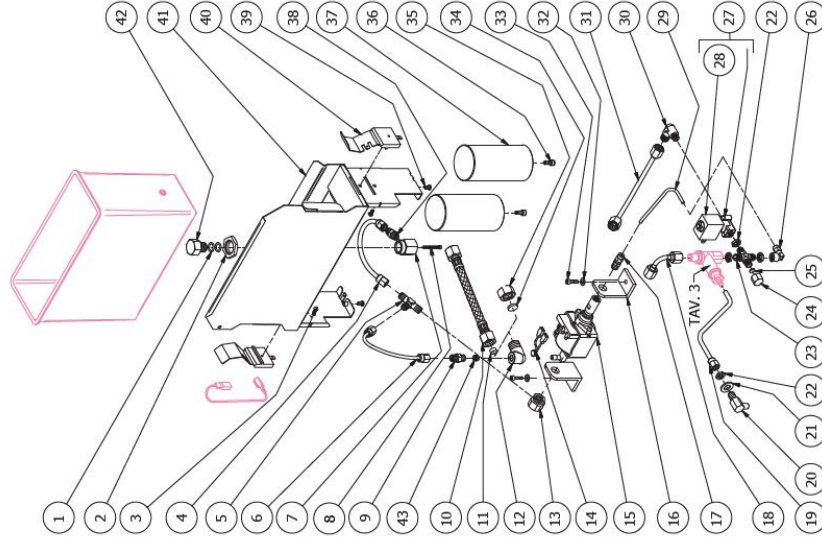

BEZZERA
TABLE 2A
STREGA Mod. TOP

POS	CODE	DESCRIPTION
1	7496076	OR GASKET 1.12 EPDM 70SH
2	5221830	NUT M20 H5 OT
3	7809806	SCREW TC M3.5X8 PLASTITE
4	5194598LL	HOSE
5	7304514TR	FITTING
6	5194597LL	PUMP LOAD HOSE
7	5225228	FITTING M20 H28.5 OT
8	7826206	SCREW TC1 M3X30 UNI 6107 OT
9	7304502LA	STRAIGHT FITTING 1/8
10	7200512	FLEXIBLE HOSE
10	7200514	FLEXIBLE HOSE 3/8
11	5471032	FILTER
11	7492004	GASKET D8.5 X 4.2 X 1.5
12	5301519	UNION ELBOW 3/8
12	7304507TR	UNION ELBOW 1/8
13	5225278	FITTING
14	7634816	THERMIC SAFETY DEVICE 100°C AUTOMATIC
15	7731018	VIBRATION PUMP EX5 100V C/OR
15	7731019	VIBRATION PUMP EX5 120V WITH OR
15	7731022	VIBRATION PUMP EX5 220V 60HZ WITH OR
15	7731020	VIBRATION PUMP EX5 230V WITH OR
15	7731021	VIBRATION PUMP EX5 240V WITH OR
16	7470602	VIBRATION-DAMPING
17	7303036TR	STRAIGHT FITTING 1/8
18	5162236.01LL	SUPPRESSION VALVE - HEAT EXCHANGER HOSE
19	5194559LL	SUPPRESSION VALVE HOSE
20	5283018CM	DRAIN FITTING FOR SUPPRESSION VALVE 1/8-G CHROMED
21	7815001	WASHER D10 UNI 6592 A2
22	5221844	NUT 1/8
23	7304001TR	UNION 1/8

BEZZERA
TABLE 2A
STREGA Mod. TOP