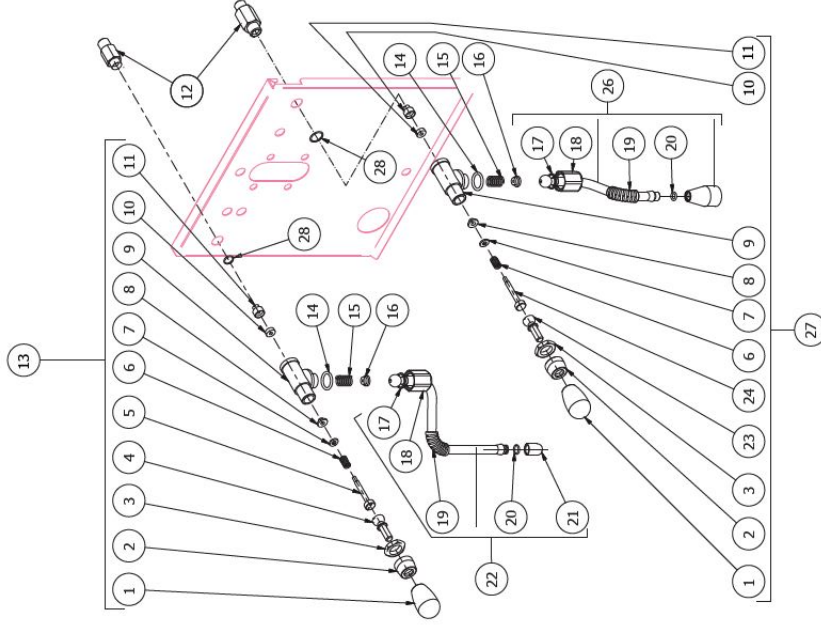

BEZZERA
TABLE 6 - (from 29/01/2014)
STREGA

POS	CODE	DESCRIPTION
1	7371511.01	LEVER KNOB
2	5222823CM	RING NUT 3/8
3	5221828CM	NUT 3/8
4	5225610	ARTICULATION M8 INOX
5	5260204DL	SHAFT D12X47
6	5471513	SPRING
7	5261801	WASHER D11
8	5494004	GASKET D12 X 6 PTFE GRAPHITIZED
9	5283055TW	TAP BODY OT FOR OR
10	5496042	GASKET D17X4X4 EPT 70 (C8)
11	5224603TP	GASKET-HOLDER
12	5225417TP	FITTING M14XM13 WHIT OR
13	5964085.01AL	ASSEMBLY TAP WITH OR
14	7496072	OR GASKET 121
15	5471532	SPRING
16	5190501	COMPLETE CUP
17	5494017	OR GASKET 115 EP856
18	5221827TW	NUT 3/8
19	7371003	INSULATING
20	7496084	GASKET
21	7305014	TERMINAL 2 HOLES
22	7479990.01TW	ASSEMBLY STEAM HOSE TERMINAL 2 HOLES
23	5225608	ARTICULATION M8 INOX
24	5260203DL	SHAFT D12X47
26	7479985.01TW	ASSEMBLY WATER HOSE
27	5964084.01AL	ASSEMBLY TAP WITH OR
28	7496052	OR GASKET 114

BEZZERA
TABLE 6 - (from 29/01/2014)
STREGA