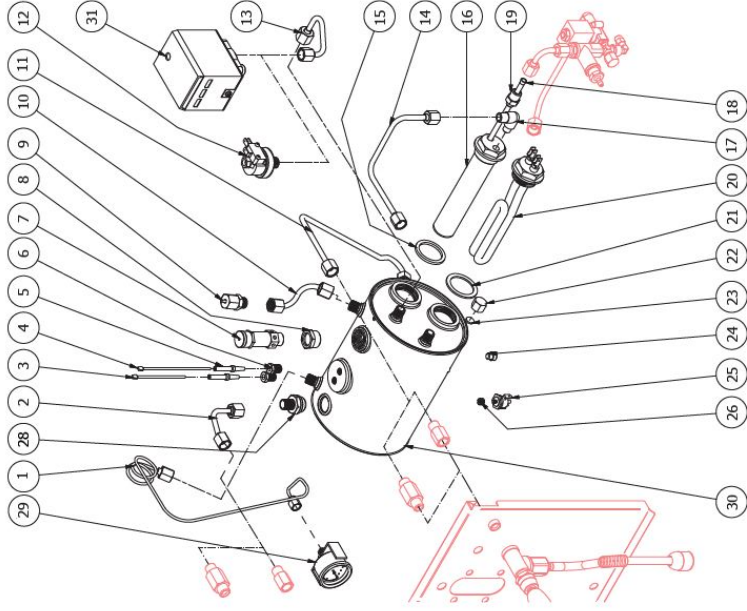

BEZZERA
TABLE 4
STREGA

POS	CODE	DESCRIPTION
31	7483001	PRESSURE SWITCH P30/2/6 30A (only TOP version)

BEZZERA
TABLE 4
STREGA