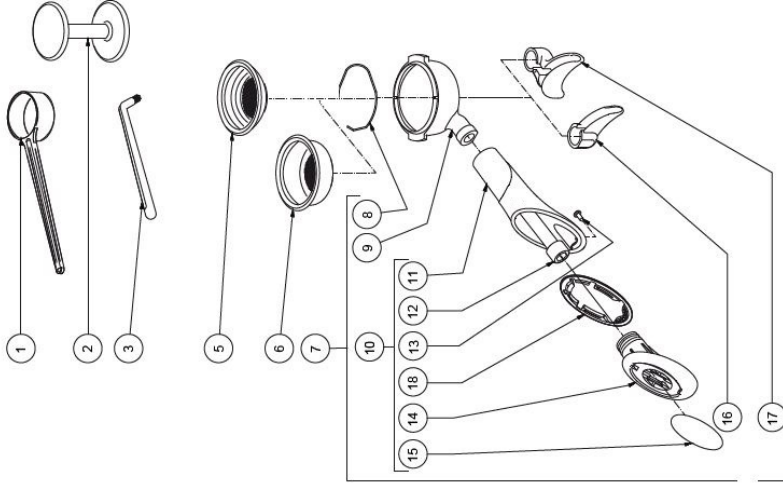

BEZZERA
TABLE 8 - (from 03/12/2012)
STREGA

POS	CODE	DESCRIPTION
1	5372101	MEASURER
2	5373001	COFFEE-PRESS
3	7990603	CLEANING BRUSH
5	5471031.01	FILTER 1 CUP 8 GRAMS WITH RUN CHANNEL
6	5471021.01	FILTER 2 CUPS 12 GRAMS AISI 304 WITH RUN CHANNEL
6	5471026.01	FILTER 2 CUPS 14 GRAMS WITH RUN CHANNEL
6	5471035	FILTER 2 CUPS 16 GRAMS AISI 304 WITH RUN CHANNEL
7	5965592.01R	ASSEMBLY FILTER-HOLDER 1 CUP
7	5965591.01R	ASSEMBLY FILTER-HOLDER 2 CUPS
8	5471527	FILTER-HOLDER SPRING D1.2 AISI 302
9	5286017TW	FILTER-HOLDER
10	5978508.01	KNOB
11	5371203	HANDLE
12	7816026	SCREW TCEI M12X60
13	7809810	SCREW TC M3.5X8
13	7809806	SCREW TC M 3.5X8 PLASTITE
14	5371204	PLUG CHROMED
15	5371205	PLATE WITH LOGO
16	7305006TW	SPOUT 1 WAY
17	7305007TW	SPOUT 2 WAY
18	7493021	GASKET (from 19.06.15)

BEZZERA
TABLE 8 - (from 03/12/2012)
STREGA