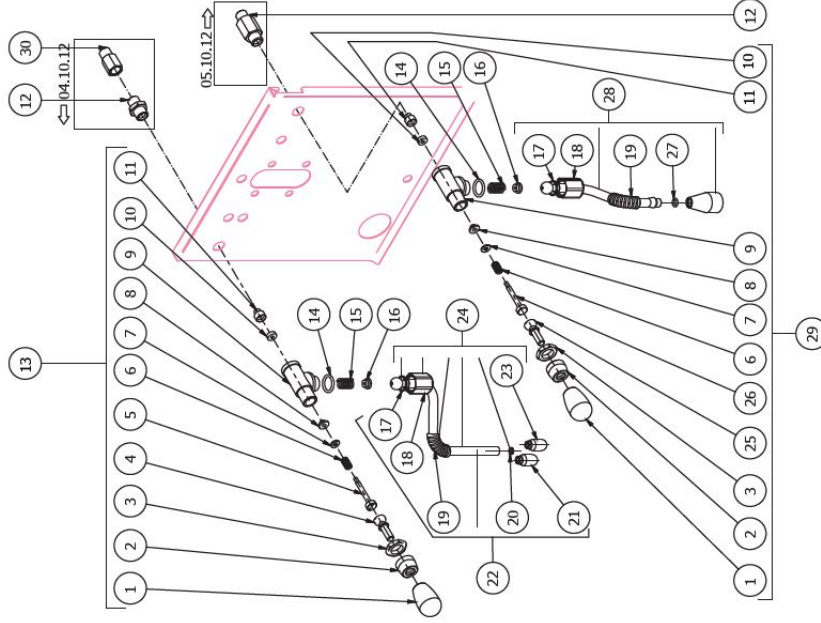

BEZZERA
TABLE 6 - (up to 20/09/2011)
STREGA

POS	CODE	DESCRIPTION
1	7371511.01	LEVER KNOB
2	5222823CM	RING NUT 3/8
3	5221826CM	NUT 3/8
4	52255610	ARTICULATION M8 INOX
5	5260204DL	SHAFT D12X47
6	5471513	SPRING
7	5261801	WASHER D11
8	5494004	GASKET D12 X 6 PTFE GRAPHITIZED
9	5263647TW	TAP BODY OT
10	5496042	GASKET D11X4X4 EPT 70 (C6)
11	5224603TP	GASKET-HOLDER
12	5225410TP	FITTING M14XM13 H26
12	5302079	FITTING M14XM13 (from 05.10.2012)
13	5964085AL	ASSEMBLY TAP
14	7496072	OR GASKET 121
15	5471532	SPRING
16	5190501	COMPLETE CUP
17	7496073	OR GASKET 115 EP856
18	5221872TW	NUT 3/8
19	7371003	INSULATING
20	7496083	OR GASKET D4.5X1.5 NBR 70
21	7305010	TERMINAL 4 HOLES
22	7479958	ASSEMBLY STEAM HOSE TERMINAL 4 HOLES
23	7305013	TERMINAL 2 HOLES
24	7479975	ASSEMBLY STEAM HOSE TERMINAL 2 HOLES
25	5225508	ARTICULATION M8 INOX
26	5260203DL	SHAFT D12X47
27	7496084	GASKET
28	7479959	ASSEMBLY WATER HOSE
29	5964084AL	ASSEMBLY TAP

BEZZERA
TABLE 6 - (up to 20/09/2011)
STREGA