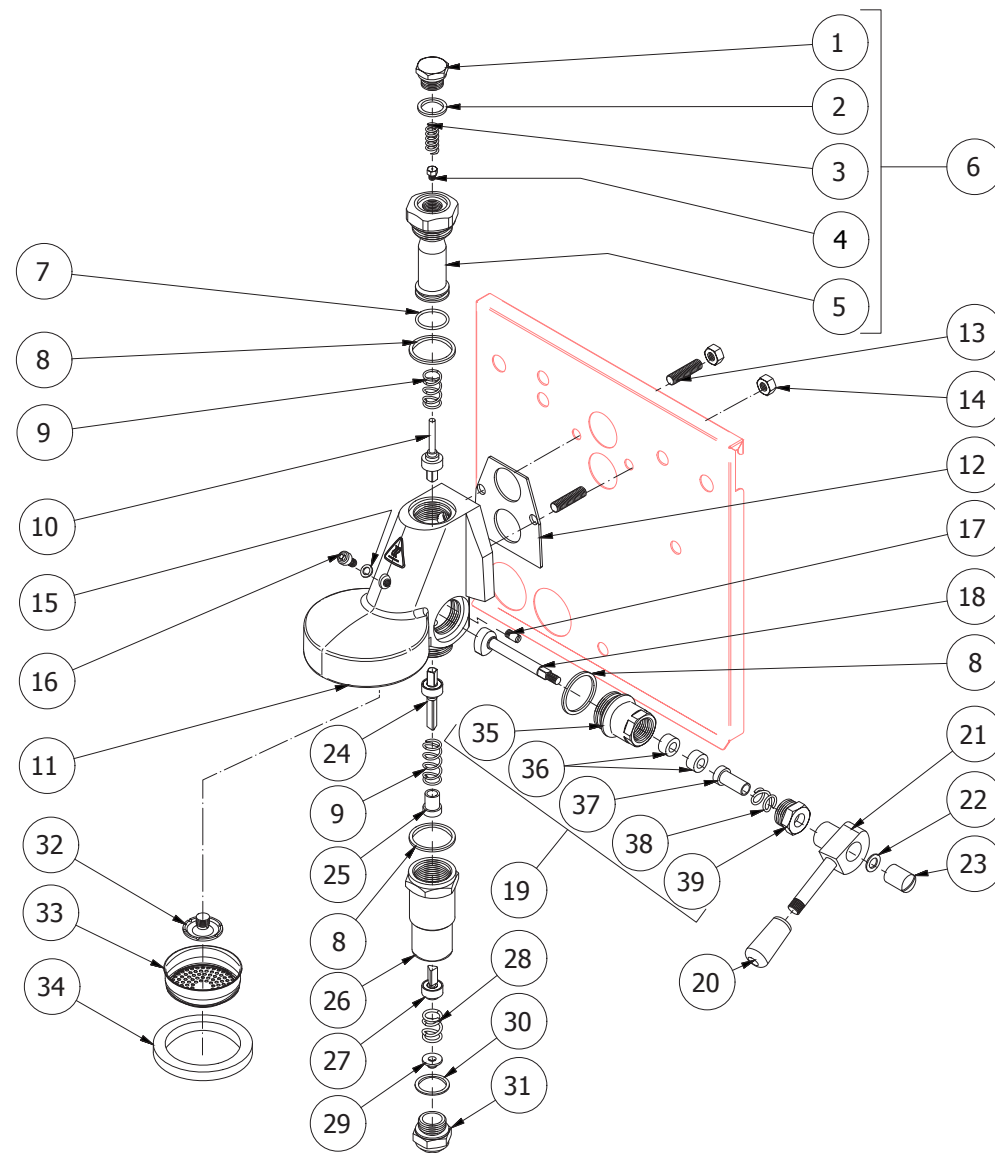

TABLE 5

POS	CODE	DESCRIPTION
1	7479952	UPPER ASSY PLUG
2	7479953	GASKET TF 22X17X2
3	7479954	INOX FILTER Ø8,5X22
4	7479955	INJECTOR M6X0,75 FORO Ø0,7
5	7479956	UPPER SLEEVE ASSY
6	7479933	INJECTOR Ø0.7 UPPER SLEEVE ASSY
7	7479934	GASKET OR 128 VITON
8	7479935	GASKET TF Ø35X30X2
9	7479936	DELIVERY VALVE SPRING
10	7479937	DELIVERY VALVE ASSY
11	7479940	DELIVERY GROUP BODY
12	7493011	INSULATING
13	5267013	TIE ROD M8 X 31 ASTM A193
14	7812607	NUT M8 UNI 5587 ASTM A194
15	7479938	GASKET TF Ø10X6X1
16	7479939	SCREW TCE M6X8
17	7479951	CAM STOP PIN
18	7479950	CAM SHAFT
19	7479949	CAM FLANGE ASSY
20	7371511.01	LEVER KNOB
21	7479931	DELIVERY LEVER
22	7479947	WASHER Ø8
23	7479948	CAP Ø15XM6
24	7479946	ASSEMBLY VALVE
25	7479942	SPRING GUIDE BUSHING
26	7479957	LOWER SLEEVE ASSY
27	7479943	ASSEMBLY RELIEF VALVE
28	7479944	DRAIN SPRING
29	7479945	JET-BREAKER BUSHING Ø15X6
30	7479960	GASKET TF D26x21x2
31	7479961	GROUP BOTTOM FITTING
32	7479941	SPRAYER Ø30
33	5471022	SHOWER FILTER
34	5493039	UNDERCUP GASKET
35	7479967	CAM FLANGE
36	7479968	WASHER EP709 15,5X7,5X4
37	7479969	BUSHING
38	7479970	SPRING
39	7479971	PLUG CHROMED

TABLE 5