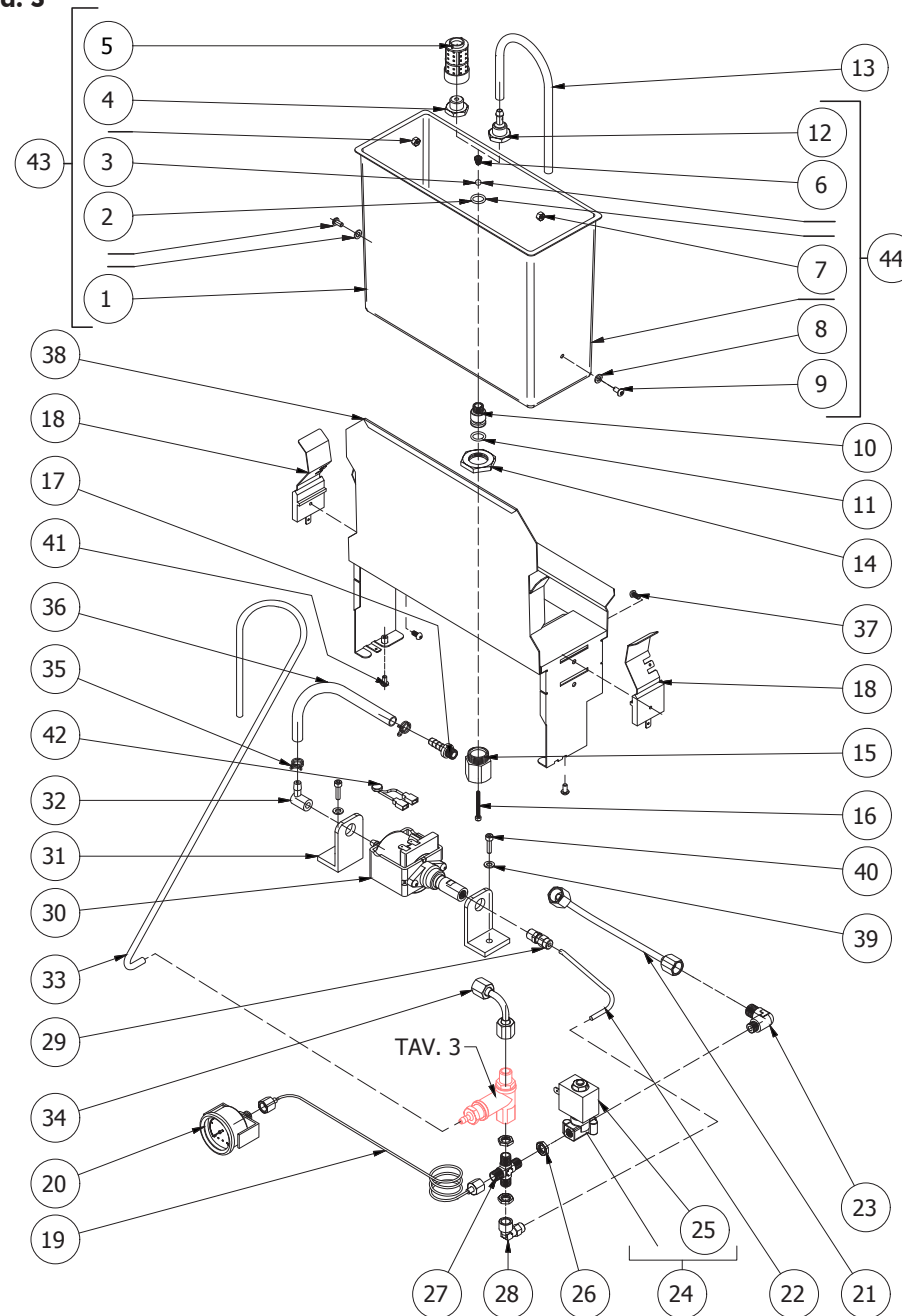

TABLE 2 Mod. S

TABLE 2 Mod. S

TABLE 2A (up to 20.02.13) Mod. TOP

POS	CODE	DESCRIPTION
1	5162237.01LL	BOILER LOAD HOSE
2	5301504TR	UNION ELBOW 1/8"G X M12
3	7701111	SOLENOID VALVE 2 WAY 115V PARKER
3	7702310	SOLENOID VALVE 2 WAY 230V PARKER
3	7702409	SOLENOID VALVE 2 WAY 240V PARKER
4	7630327	SOLENOID VALVE COIL 110V PARKER
4	7630328	SOLENOID VALVE COIL 220/230V PARKER
4	7630329	SOLENOID VALVE COIL 240V PARKER
5	5194508.01LL	SURPRESSION VALVE HOSE
6	5221844	NUT 1/8"G H3
7	7815001	WASHER D10 UNI 6592 A2
8	5283018CM	DRAIN FITTING FOR SURPRESSION VALVE 1/8"G
9	5162236.01LL	SURPRESSION VALVE - HEAT EXCHANGER HOSE
10	5194597LL	PUMP LOAD HOSE
11	7809806	SCREW TC M 3,5X8 PLASTITE
12	7304502TR	STRAIGHT FITTING 1/8"G
13	5301519	UNION ELBOW 3/8"G
14	7200512	FLEXIBLE HOSE
15	7432523	PRESSURE GAUGE D40 16BAR
16	7304001TR	UNION 1/8"G
17	7303034TR	UNION ELBOW 1/8"G OT
18	7816001	SCREW TCEI M5X12 UNI5931 A2
19	5194601LL	HOSE
20	7303001TR	UNION ELBOW 1/8"G
21	7304505TR	FITTING 3 WAY 1/8"
22	5194617LL	HOSE
23	7304502TR	STRAIGHT FITTING 1/8"G
24	5225228	FITTING M20X1,25
25	7826206	SCREW TCI M3X30 OT
26	5302057	FITTING 1/8" X 3/8"G OT
27	5057859LW	TANK SQUARE
28	5221844	NUT 1/8"G H3
29	5471535	TANK SPRING
30	5037837LL	PUMP SQUARE
31	5963009.03	ASSEMBLY TANK SUPPORT
32	5221830	NUT M20 H5 OT
33	7496076	OR GASKET 112 EPDM
34	5226416	PLUG
35	7730509	PUMP 50-70L/H+CLAMP+JOINT
36	7741005	ELECTRIC MOTOR 110V
36	7742404	ELECTRIC MOTOR 220/240V 50/60HZ
37	7816027	SCREW TCEI M5X8
38	5492011	GASKET D15X3
39	5221819	CAP NUT 3/8"G
40	7400902	PUMP PRESSURE GAUGE CAPILLARY
41	5471032	FILTER