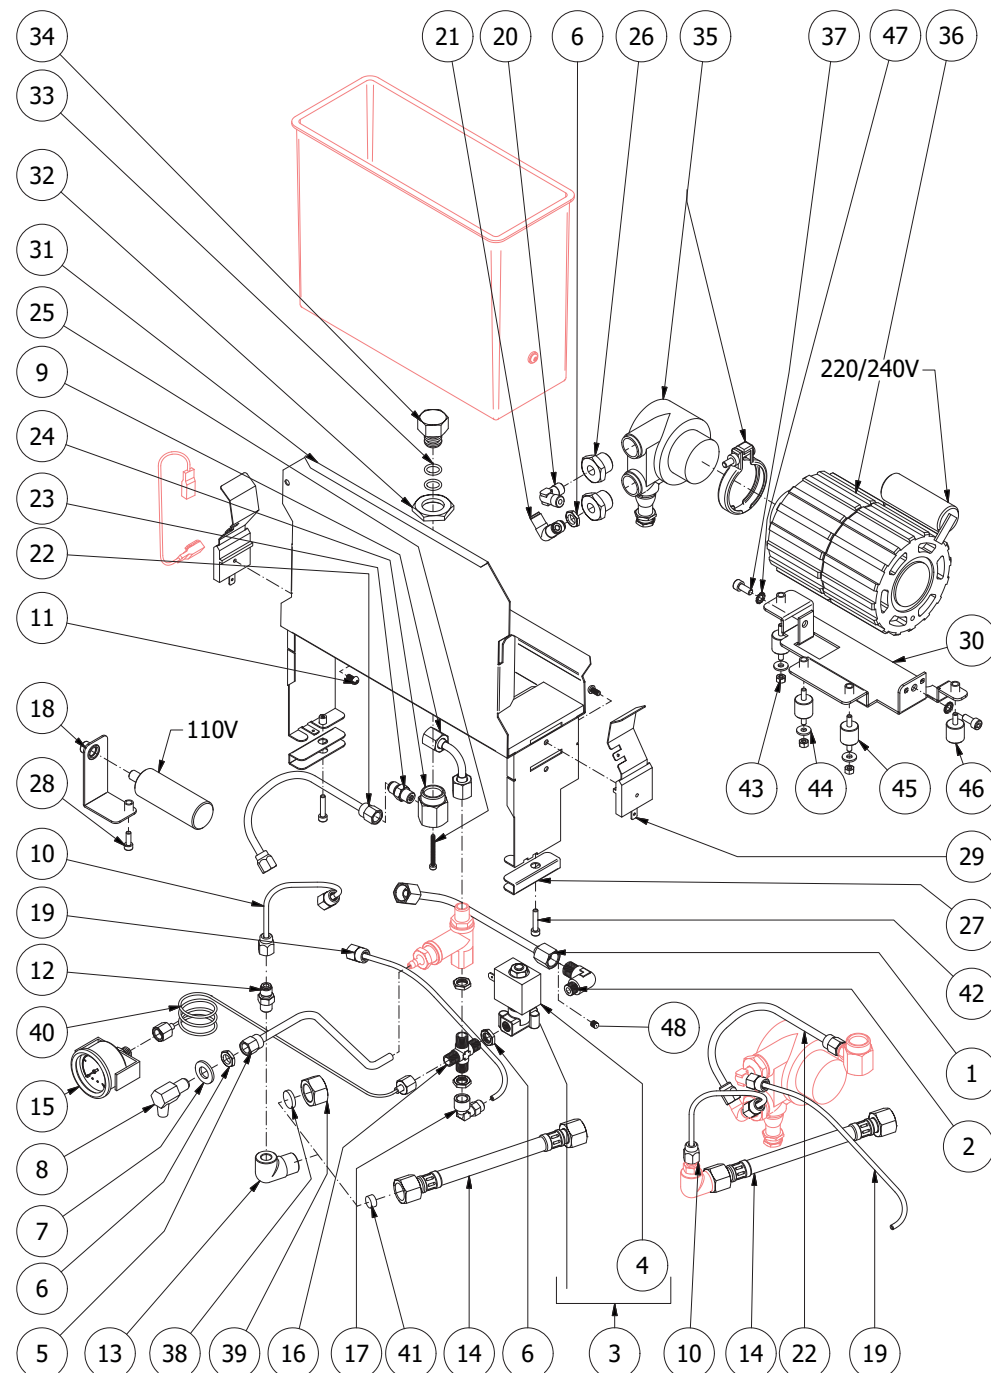

TABLE 2A (from 21.02.13) Mod. TOP