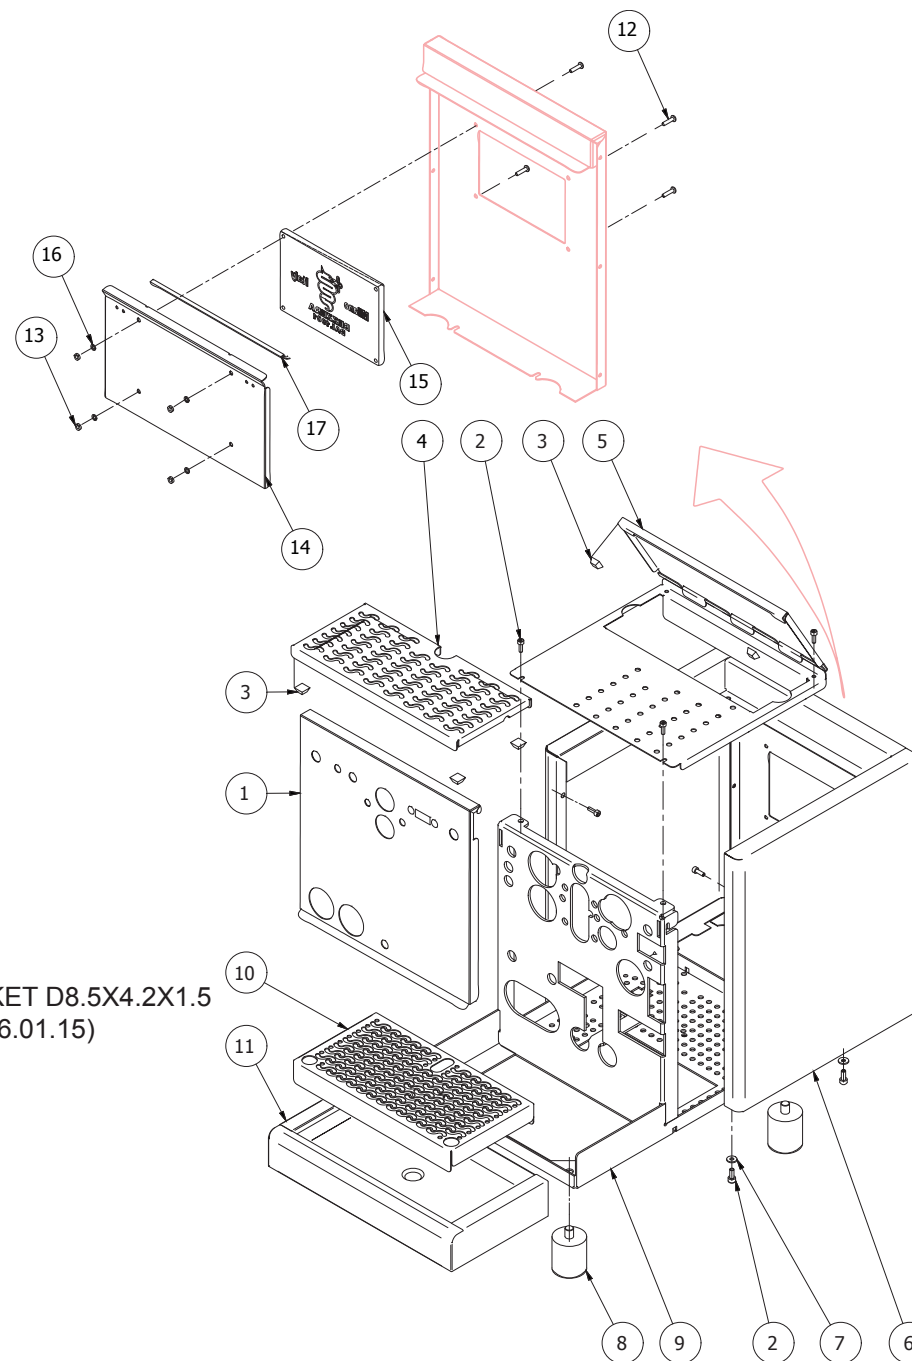

TABLE 1B
Mod. TOP PID

POS	CODE	DESCRIPTION
1	7373006.03	TANK
2	7496073.01	OR GASKET 115 EP856
3	5471509	BALL 7/32" AISI 304
4	5302065	REDUCTION GEAR 1/4"G X M10
5	7374002	FILTER 1/4"G H43,5 PLASTIC
6	5471521.01	COUPLING SPRING
7	7812601	NUT M4 STAINLESS STEEL
8	7374004	WASHER D4 NYLON
9	7819908	SCREW TTEI M4X8
10	5224617	GASKET-HOLDER D14.5
11	7496076	OR GASKET 112 EPDM
12	5224414	RUBBER-HOLDER
13	5194540	HOSE 8X5 L=300 SILICONE
14	5221830	NUT M20 H5 OT
15	5225228	FITTING M20X1,25
16	7826206	SCREW TCI M3X30 OT
17	5225246	FITTING 1/8"G CONIC
18	5471535	TANK SPRING
19	7400902	PUMP PRESSURE GAUGE CAPILLARY
20	7432523	PRESSURE GAUGE D40 16BAR
21	5162237.01LL	BOILER LOAD HOSE
22	5194590	HOSE
23	5301504TR	UNION ELBOW 1/8"G X M12
24	7701111	SOLENOID VALVE 2 WAY 115V PARKER
24	7702310	SOLENOID VALVE 2 WAY 230V PARKER
24	7702409	SOLENOID VALVE 2 WAY 240V PARKER
25	7630327	SOLENOID VALVE COIL 110V PARKER
25	7630328	SOLENOID VALVE COIL 220/230V PARKER
25	7630329	SOLENOID VALVE COIL 240V PARKER
26	5221844	NUT 1/8"G H3
27	7304001TR	UNION 1/8"G
28	7303034TR	UNION ELBOW 1/8"G OT
29	7303036TR	STRAIGHT FITTING 1/8"G OT
30	7731018	VIBRATION PUMP EX5 100V C/OR
30	7731019	VIBRATION PUMP EX5 120V WITH OR
30	7731022	VIBRATION PUMP EX5 220V 60HZ WITH OR
30	7731020	VIBRATION PUMP EX5 230V WITH OR
30	7731021	VIBRATION PUMP EX5 240V WITH OR
31	7470602	VIBRATION-DAMPING
32	7303006	RUBBER-HOLDER FITTING
33	5194592	SURPRESSION VALVE HOSE
34	5162236.01LL	SURPRESSION VALVE - HEAT EXCHANGER HOSE
35	7611512	CLAMP
36	5194529	CRISTAL HOSE D6 X 9 L=150MM
37	7809806	SCREW TC M 3,5X8 PLASTITE
38	5963009.03	ASSEMBLY TANK SUPPORT