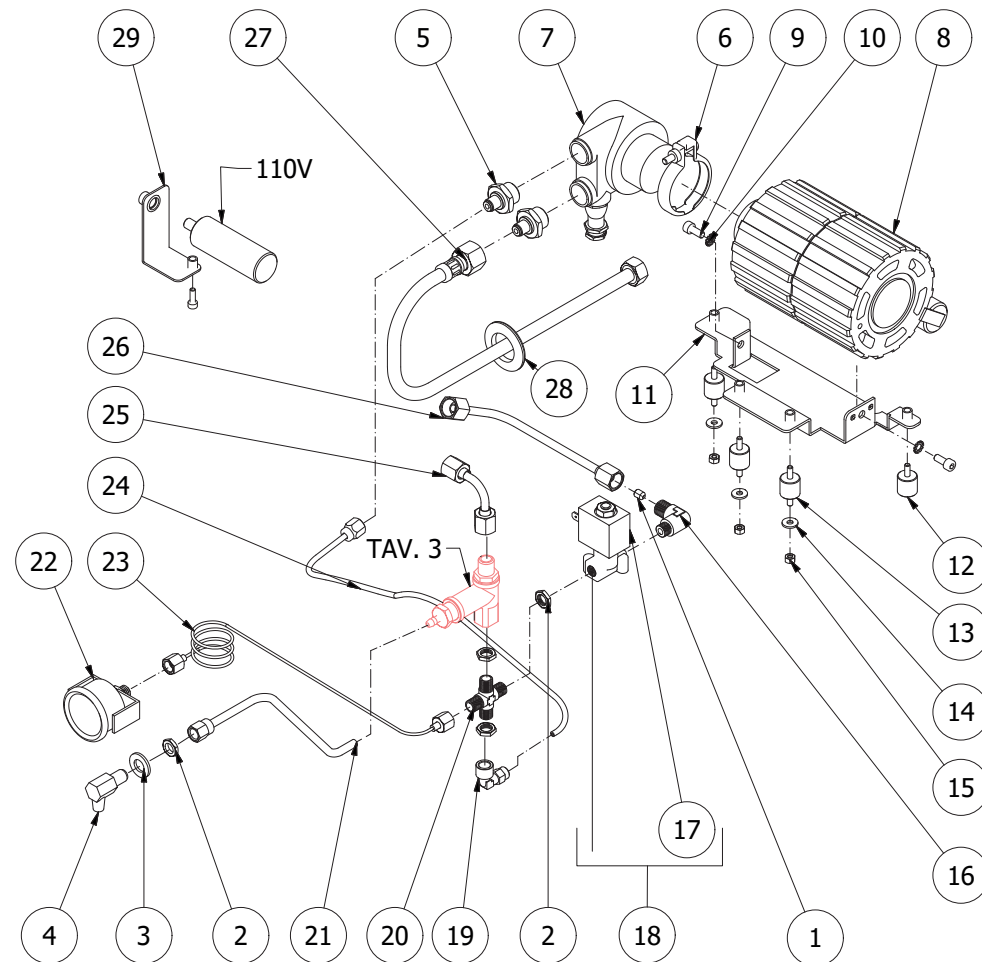

TABLE 2B (from 02.03.13)
Mod. R

TABLE 4

POS	CODE	DESCRIPTION
1	7432522	PRESSURE GAUGE D40 3BAR
2	7400901	PRESSURE GAUGE CAPILLARY
3	5162234LL	STEAM TAP HOSE
3	5162395LL	STEAM TAP HOSE(PID version)
4	5302005	STRAIGHT FITTING 3/8"G X M13
4	5225412	FITTING(PID version)
5	5265819	LEVEL PROBE D3 X 80 X 6.3
6	5265812	MINIMUM LEVEL PROBE D3 X 110 X 4.8
7	5225205	STRAIGHT FITTING M10 OT
8	5192001	PROBE SHEATH D8 X 45 HOLE D3 PTFE
9	7452511	VALVE
10	5301521TR	UNION ELBOW 1/8"X3/8"
11	5162239.01LL	VALVE HOSE
12	7452510.02R	ASSEMBLY SAFETY VALVE (up to 28.02.11)
12	7452509.02	SAFETY VALVE (from 01.03.11)
13	5162233LL	WATER TAP HOSE
14	7433013	PRESSURE SWITCH XP/100 1/4"G
15	5162288LL	PRESSURE GAUGE HOSE(TOP version)
16	5302064	FITTING M/F M13x1 (up to 04.10.2012)
17	5301520TR	UNION ELBOW 1/8"G
18	5320501.02BL	ASSEMBLY BOILER POLISHED
19	7434009	THERMOSTAT MANUAL 16A 135°C
20	5227007	DOWEL M8 X 6 HOLE M4
21	5492008	GASKET D10.5 X 2
22	5221813	CAP NUT M12
23	5492025	GASKET D42x32x2 PTFE
24	5721127TP	HEATING ELEMENT 1350 110V
24	5722240TP	HEATING ELEMENT COPPER 220/240V - 1250/1450W
25	5163204LL	BOTTOM HEATING HOSE
26	5164067.01LL	UPPER HEATING HOSE
26	5164090LL	UPPER HEATING HOSE (only TOP version)
27	5329020DC-AL	EXCHANGER 3 HOLES
28	5495007	GASKET D32 X 3 BRASS
29	5302006TP	STRAIGHT FITTING 1/8"G X M12
30	5192301	SUCTION HOSE D6 L=130MM PTFE
31	5225413	REDUCTION GEAR 1/2"GX3/8"G (from 01.03.11)
32	7433001	PRESSURE SWITCH 30A (TOP version from 14.03.17)
32	5963145	PRESS. SWITCH 30A KIT (TOP version up to 13.03.17)
33	5162235LL	PRESSURE GAUGE HOSE
34	5227002	SCREW M8 X 6 OT