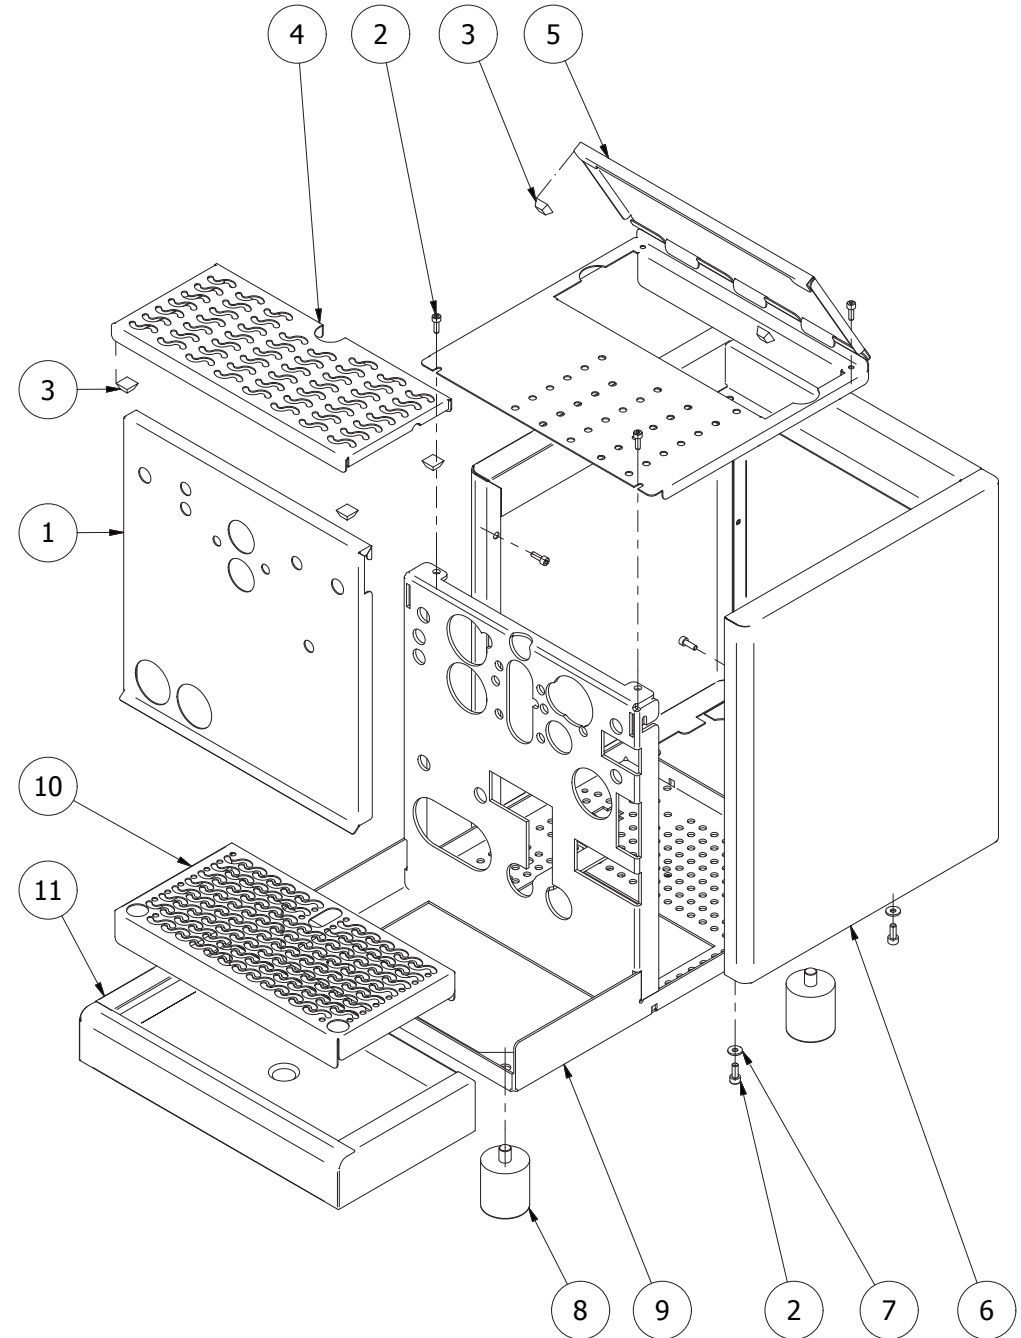

MITICA

BEZZERA

Dal 1901

COD. 9942050.04

REV.02

TABLE 1 Mod. S - TOP

POS	CODE	DESCRIPTION
1	5074469SG	GROUP FRONTAL (up to 23.02.16)
1	5074469.01SG	GROUP FRONTAL (from 24.02.16)
1	5074470SG	GROUP FRONTAL . TOP version(up to 23.02.16)
1	5074470.01SG	GROUP FRONTAL. TOP version (from 24.02.16)
2	7816002	SCREW TCEI M4X12
3	7474217	ADHESIVE FEET
4	5074616LW	CUPS-HEATER GRID BZ07 BA
5	5961602.01	ASSEMBLY CUPS-HEATER
6	5344025.01	BODY STAINLESS STEEL POLISHED
7	7809804	PLAIN WASHER D4
8	7474218	FOOT
9	5340003.05LL	CHASSIS BLACK (tank version)
9	5340011LL	CHASSIS BLACK (TOP version)
10	5074617LW	DRIP TRAY GRID STAINLESS STEEL POLISHED
11	5340503DL	DRIP TRAY STAINLESS STEEL POLISHED

TABLE 1
Mod. S - TOP

TABLE 1B Mod. TOP PID

POS	CODE	DESCRIPTION
1	5074905SG	TOP PID GROUP FRONTAL
2	7816002	SCREW TCEI M4X12
3	7474217	ADHESIVE FEET
4	5074616LW	CUPS-HEATER GRID BZ07 BA
5	5961602.01	ASSEMBLY CUPS-HEATER
6	5344042	BODY STAINLESS STEEL POLISHED
7	7809804	PLAIN WASHER D4
8	7474218	FOOT
9	5340011LL	CHASSIS BLACK
10	5074617LW	DRIP TRAY GRID STAINLESS STEEL POLISHED
11	5340503DL	DRIP TRAY STAINLESS STEEL POLISHED
12	7819919	SCREW M4X16
13	7812601	NUT M4 INOX
14	5058453LW	LED SUPPORT
15	5370012	PLEXIGLASS PANEL
16	7804401	WASHER
17	7663625LL	LED ADHESIVES WHITE 12V