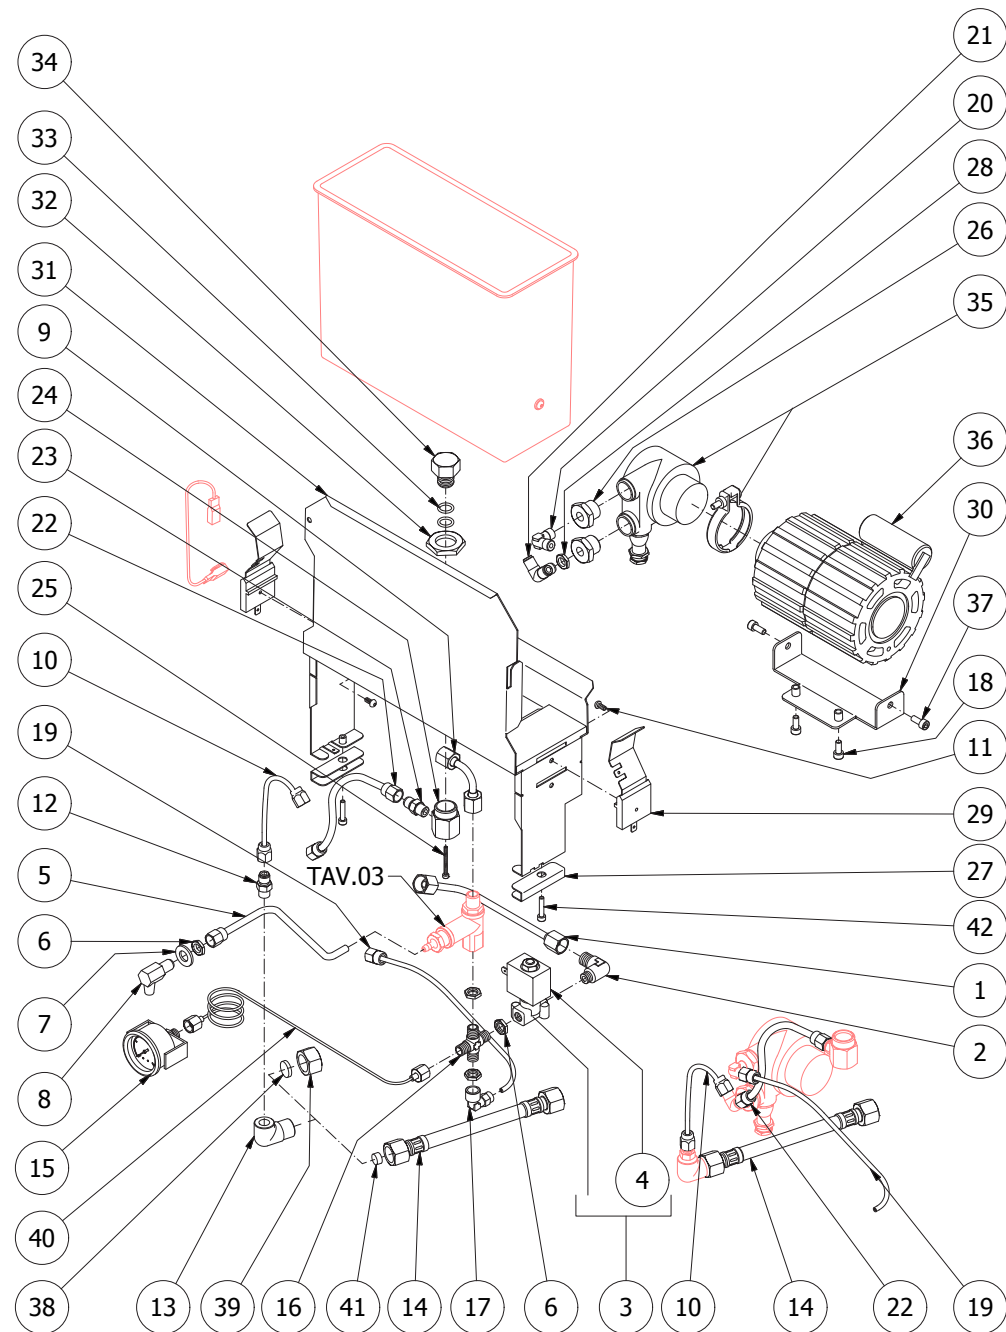

TABLE 2A (up to 20.02.13) Mod. TOP

TABLE 2A (from 21.02.13) Mod. TOP

POS	CODE	DESCRIPTION
1	5162237.01LL	BOILER LOAD HOSE
2	5301504TR	UNION ELBOW 1/8"G X M12
3	7701111	SOLENOID VALVE 2 WAY 115V PARKER
3	7702310	SOLENOID VALVE 2 WAY 230V PARKER
3	7702409	SOLENOID VALVE 2 WAY 240V PARKER
4	7630327	SOLENOID VALVE COIL 110V PARKER
4	7630328	SOLENOID VALVE COIL 220/230V PARKER
4	7630329	SOLENOID VALVE COIL 240V PARKER
5	5194508.01LL	SURPRESSION VALVE HOSE
6	5221844	NUT 1/8"G H3
7	7815001	WASHER D10 UNI 6592 A2
8	5283018CM	DRAIN FITTING FOR SURPRESSION VALVE 1/8"G
9	5162236.01LL	SURPRESSION VALVE - HEAT EXCHANGER HOSE
10	5194597LL	PUMP LOAD HOSE
11	7809806	SCREW TC M 3,5X8 PLASTITE
12	7304502TR	STRAIGHT FITTING 1/8"G
13	5301519	UNION ELBOW 3/8"G(up to 15.01.15)
13	7304507TR	UNION ELBOW 1/8"G(from 16.01.15)
14	7200512	FLEXIBLE HOSE 3/8"G(up to 15.01.15)
14	7200514	FLEXIBLE HOSE 3/8"Gx1/8"G(from 15.01.15)
15	7432523	PRESSURE GAUGE D40 16BAR
16	7304001TR	UNION 1/8"G
17	7303034TR	UNION ELBOW 1/8"G OT
18	5037842LL	BRACKET (only 110V versions)
19	5194601LL	HOSE
20	7303001TR	UNION ELBOW 1/8"G
21	7304505TR	FITTING 3 WAY 1/8"
22	5194617LL	HOSE
23	7304502TR	STRAIGHT FITTING 1/8"G
24	5225228	FITTING M20X1,25
25	7826206	SCREW TCI M3X30 OT
26	5302057	FITTING 1/8" X 3/8"G OT
27	5057859LW	TANK SQUARE
28	7816002	SCREW TCEI M4X12
29	5471535	TANK SPRING
30	5037837.01LL	PUMP SQUARE
31	5963009.03	ASSEMBLY TANK SUPPORT
32	5221830	NUT M20 H5 OT
33	7496076	OR GASKET 112 EPDM
34	5226416	PLUG
35	7730509	PUMP 50-70L/H+CLAMP+JOINT
36	7741005	ELECTRIC MOTOR 110V
36	7742404	ELECTRIC MOTOR 220/240V 50/60HZ
37	7816027	SCREW TCEI M5X8
38	5492011	GASKET D15X3(up to 15.01.15)
38	5492018	GASKET D8x2 ASBETOS FREE(from 16.01.15)