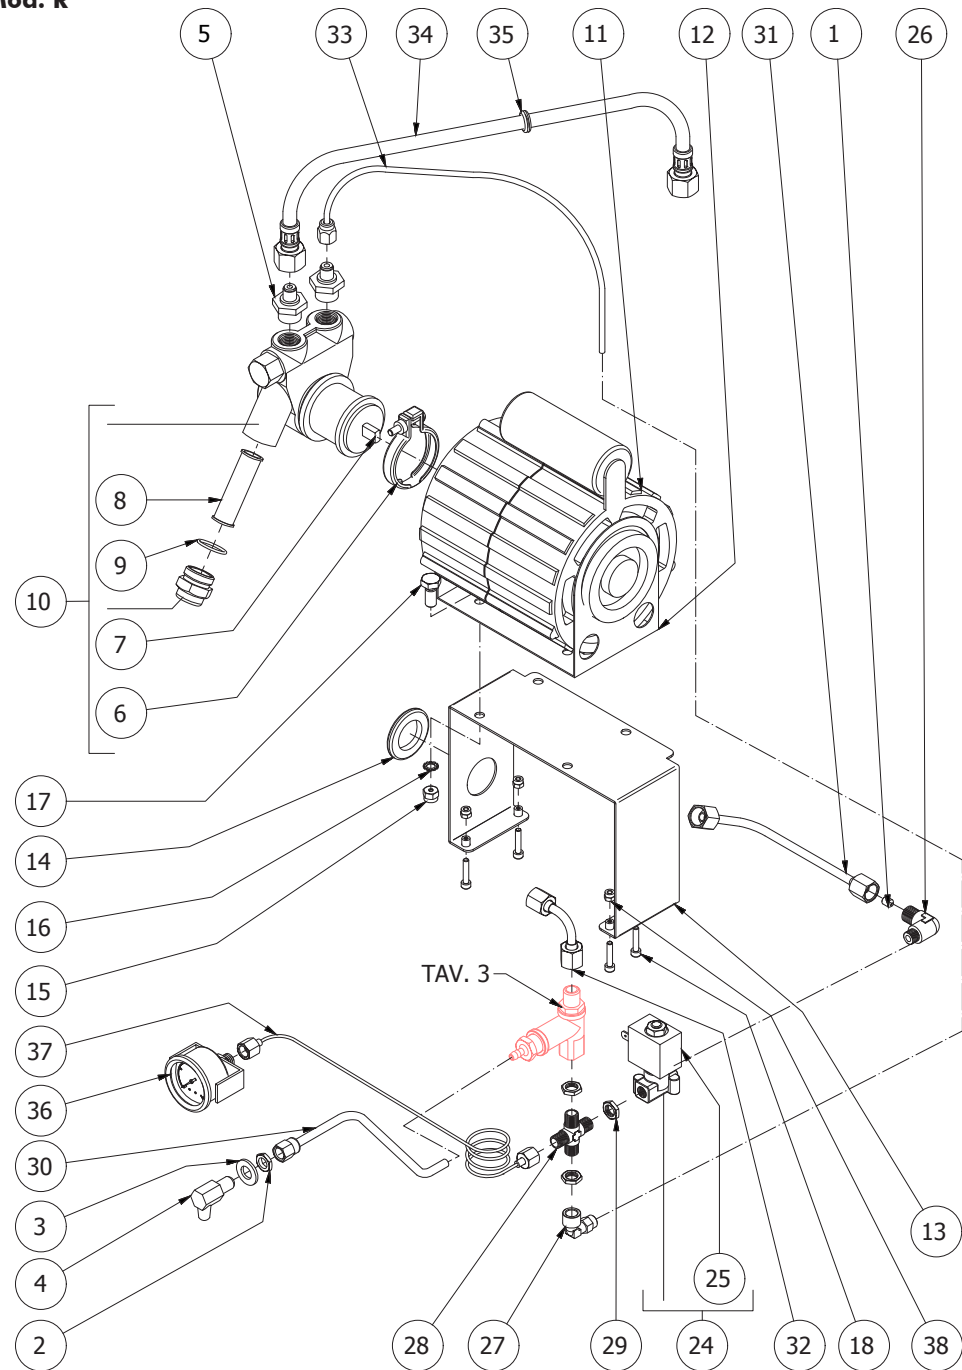

POS	CODE	DESCRIPTION
1	5223003	JET M6 X 6 HOLE D0.8 OT
2	5221844	NUT 1/8"G H3
3	7815001	WASHER D10 UNI 6592 A2
4	5283018CM	DRAIN FITTING FOR SURPRESSION VALVE 1/8"G
5	5302032	STRAIGHT FITTING 1/8"G X 3/8"NPT ES.22 H27 OT
6	7611508	PUMP CLAMP
7	7472401	PUMP JOINT
8	7374005	PUMP FILTER
9	7496048	OR GASKET FOR PUMP FILTER
10	7730506	PUMP 100 L/H PA104X 1-2GR
11	7741102	ELECTRIC MOTOR 110V 18MF
11	7742206	ELECTRIC MOTOR 220/240V 10MF
12	7479976	BRACKET MOTOR
13	5038420LL	MOTOR SUPPORT
14	7613001	FAIRLEAD P36 RUBBER
15	7802403	NUT M6 UNI 7473
16	7804002	FAN WASHER D6 DIN 6798A
17	7816422	SCREW TE M6X14 UNI 5739 OT
18	7816005	SCREW TCEI M4X20
24	7701111	SOLENOID VALVE 2 WAY 115V PARKER
24	7702310	SOLENOID VALVE 2 WAY 230V PARKER
24	7702409	SOLENOID VALVE 2 WAY 240V PARKER
25	7630327	SOLENOID VALVE COIL 110V PARKER
25	7630328	SOLENOID VALVE COIL 220/230V PARKER
25	7630329	SOLENOID VALVE COIL 240V PARKER
26	5301504TR	UNION ELBOW 1/8"G X M12
27	7303034TR	UNION ELBOW 1/8"G OT
28	7304001TR	UNION 1/8"G
29	5221844	NUT 1/8"G H3
30	5194592	SURPRESSION VALVE HOSE
31	5162237.01LL	BOILER LOAD HOSE
32	5162236.01LL	SURPRESSION VALVE - HEAT EXCHANGER HOSE
33	5194574.01LL	PUMP-SOLENOID VALVE HOSE
34	7200514	FLEXIBLE HOSE 3/8"X1/8" I=1500MM
35	7613004	FAIRLEAD
36	7432523	PRESSURE GAUGE D40 16BAR
37	7400902	PUMP PRESSURE GAUGE CAPILLARY
38	7802402	NUT M4 UNI 7473

TABLE 2B (up to 01.03.13)
Mod. R