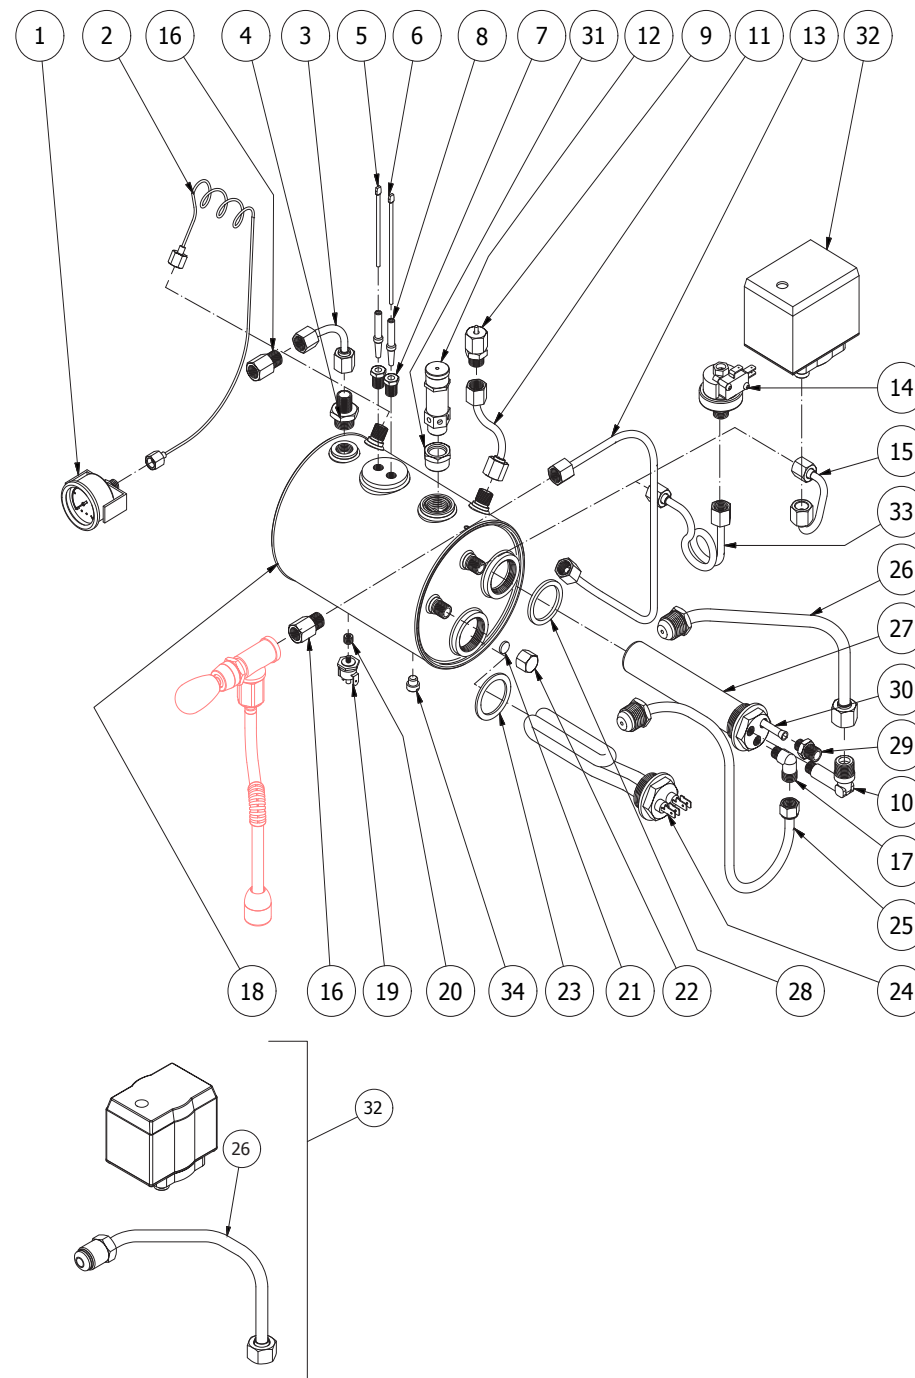

TABLE 4

TABLE 5

POS	CODE	DESCRIPTION
1	7479952	UPPER ASSY PLUG
2	7479953	GASKET TF 22X17X2
3	7479954	INOX FILTER Ø8,5X22
4	7479955	INJECTOR M6X0,75 FORO Ø0,7
5	7479956	UPPER SLEEVE ASSY
6	7479933	INJECTOR Ø0.7 UPPER SLEEVE ASSY
7	7479934	GASKET OR 128 VITON
8	7479935	GASKET TF Ø35X30X2
9	7479936	DELIVERY VALVE SPRING
10	7479937	DELIVERY VALVE ASSY
11	7479940	DELIVERY GROUP BODY
12	7493011	INSULATING
13	5267013	TIE ROD M8 X 31 ASTM A193
14	7812607	NUT M8 UNI 5587 ASTM A194
15	7479938	GASKET TF Ø10X6X1
16	7479939	SCREW TCE M6X8
17	7479951	CAM STOP PIN
18	7479950	CAM SHAFT
19	7479949	CAM FLANGE ASSY
20	7371511.01	LEVER KNOB
21	7479931	DELIVERY LEVER
22	7479947	WASHER Ø8
23	7479948	CAP Ø15XM6
24	7479946	ASSEMBLY VALVE
25	7479942	SPRING GUIDE BUSHING
26	7479957	LOWER SLEEVE ASSY
27	7479943	ASSEMBLY RELIEF VALVE
28	7479944	DRAIN SPRING
29	7479945	JET-BREAKER BUSHING Ø15X6
30	7479960	GASKET TF D26x21x2
31	7479961	GROUP BOTTOM FITTING
32	7479941	SPRAYER Ø30
33	5471022	SHOWER FILTER
34	5493039	UNDERCUP GASKET
35	7479967	CAM FLANGE
36	7479968	WASHER EP709 15,5X7,5X4
37	7479969	BUSHING
38	7479970	SPRING
39	7479971	PLUG CHROMED