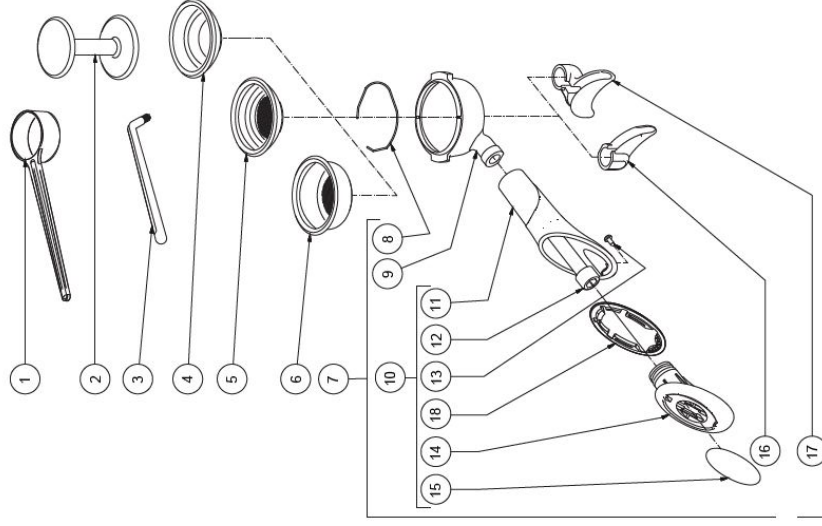

BEZZERA
TABLE 6 - (from 03/12/2012)
MAG1S

POS	CODE	DESCRIPTION
1	7990603	CLEANING BRUSH
2	5373001	COFFEE-PRESS
3	5372101	MEASURER
4	5471003	BLIND FILTER
5	5471031.01	FILTER 1 CUP 8 GRAMS WITH RUN CHANNEL
6	5471026.01	FILTER 2 CUPS 14 GRAMS WITH RUN CHANNEL
6	5471035	FILTER 2 CUPS 16 GRAMS AISI 304 WITH RUN CHANNEL
6	5471021.01	FILTER 2 CUPS 12 GRAMS AISI 304 WITH RUN CHANNEL
7	5985590R	ASSEMBLY COMPLETE FILTER-HOLDER 2 CUPS
7	5985598R	ASSEMBLY COMPLETE FILTER-HOLDER 1 CUP
8	5471527	FILTER-HOLDER SPRING D1.2 AISI 302
9	7479972.01TW	FILTER-HOLDER
10	5978508	KNOB
11	5371203	HANDLE
12	7816026	SCREW TCEI M12X60
13	7809810	SCREW TC M3,5X8
13	7809806	SCREW TC M 3,5X8 PLASTITE
14	5371204	PLUG CHROMED
15	5371205	PLATE WITH LOGO
16	7305006TW	SPOUT 1 WAY
17	7305007TW	SPOUT 2 WAY
18	7493021	GASKET (from 19.06.15)

BEZZERA
TABLE 6 - (from 03/12/2012)
MAG1S