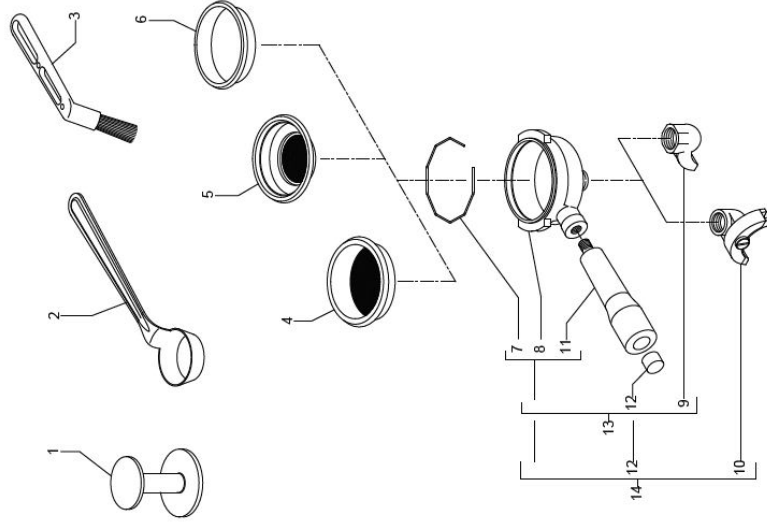

TABLE 5A

MAG1S Mod. PM PID

MAGICA

BEZZERA
TABLE 6 - (up to 02/12/2012)
MAG1S

POS	CODE	DESCRIPTION
1	5373001	COFFEE PRESS
2	5372101	MEASURER
3	7990603	CLEANING BRUSH
4	5471026.01	FILTER 2 CUPS 14 GRAMS WITH RUN CHANNEL
4	5471021.01	FILTER 2 CUPS 12 GRAMS AISI 304 WITH RUN CHANNEL
5	5471081.01	FILTER 1 CUP 8 GRAMS WITH RUN CHANNEL
5	5471020.01	FILTER 1 CUP 6 GRAMS WITH RUN CHANNEL
6	5471003	BLIND FILTER
7	5471527	FILTER-HOLDER SPRING D1.2 AISI 302
8	7479972.01TW	FILTER-HOLDER
9	7305006TW	SPOUT 1 WAY
10	7305007TW	SPOUT 2 WAY
11	7371502	KNOB POLISHED
12	5373915CM	KNOB CHROME CAP
13	5965551.02R	ASSEMBLY COMPLETE FILTER-HOLDER 1 CUP
14	5965550.02R	ASSEMBLY FILTER-HOLDER 2 CUPS

BEZZERA
TABLE 6 - (up to 02/12/2012)
MAG1S

BEZZERA
TABLE 6 - (from 03/12/2012)
MAG1S

POS	CODE	DESCRIPTION
1	7990603	CLEANING BRUSH
2	5373001	COFFEE-PRESS
3	5372101	MEASURER
4	5471003	BLIND FILTER
5	5471031.01	FILTER 1 CUP 8 GRAMS WITH RUN CHANNEL
6	5471026.01	FILTER 2 CUPS 14 GRAMS WITH RUN CHANNEL
6	5471035	FILTER 2 CUPS 16 GRAMS AISI 304 WITH RUN CHANNEL
6	5471021.01	FILTER 2 CUPS 12 GRAMS AISI 304 WITH RUN CHANNEL
7	5985590R	ASSEMBLY COMPLETE FILTER-HOLDER 2 CUPS
7	5985598R	ASSEMBLY COMPLETE FILTER-HOLDER 1 CUP
8	5471527	FILTER-HOLDER SPRING D1.2 AISI 302
9	7479972.01TW	FILTER-HOLDER
10	5978508	KNOB
11	5371203	HANDLE
12	7816026	SCREW TCEI M12X60
13	7809810	SCREW TC M3,5X8
13	7809806	SCREW TC M 3,5X8 PLASTITE
14	5371204	PLUG CHROMED
15	5371205	PLATE WITH LOGO
16	7305006TW	SPOUT 1 WAY
17	7305007TW	SPOUT 2 WAY
18	7493021	GASKET (from 19.06.15)