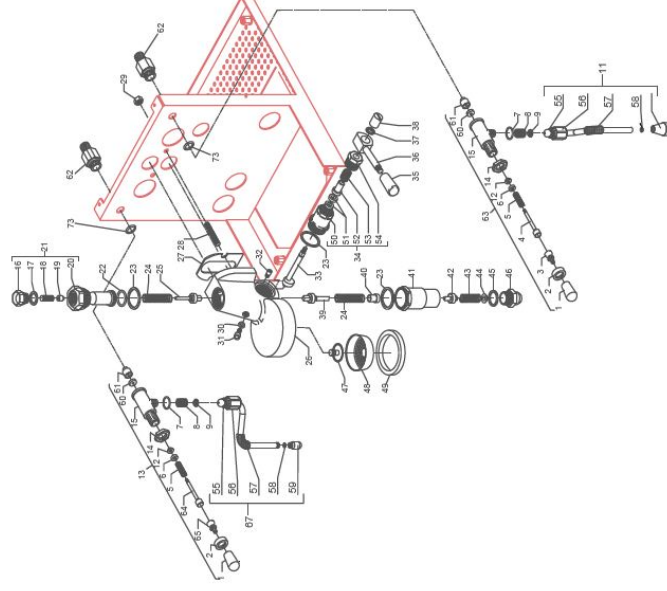

BEZZERA
TABLE 4 - (from 29/01/2014)
MAG1S

POS	CODE	DESCRIPTION
32	7479951	CAM STOP PIN
33	7479950	CAM SHAFT
34	7479949	CAM FLANGE ASSY
35	7371511.01	LEVER KNOB
36	7479931	DELIVERY LEVER
37	7479947	WASHER D8
38	7479948	CAP D15X16
39	7479946	ASSEMBLY VALVE
40	7479942	SPRING GUIDE BUSHING
41	7479957	LOWER SLEEVE ASSY
42	7479943	ASSEMBLY RELIEF VALVE
43	7479944	DRAIN SPRING
44	7479945	JET-BREAKER BUSHING D15X6
45	7479960	GASKET TF D26x21x2
46	7479961	GROUP BOTTOM FITTING
47	7479941	SPRAYER D30
48	5471022	SHOWER FILTER
49	5490039	UNDERCUP GASKET
50	7479967	CAM FLANGE
51	7479968	WASHER EP709 15.5X7.5X4
52	7479969	BUSHING
53	7479970	SPRING
54	7479971	PLUG CHROMED
55	5494017	OR GASKET 1.15 EP866
56	5221872TW	NUT 3/8"
57	7371003	INSULATING
58	7496084	GASKET
59	7305014	TERMINAL 2 HOLES
60	5496042	GASKET D11X4X4 EPT 70 (O6)
61	5224603TP	GASKET-HOLDER

BEZZERA
TABLE 4 - (from 29/01/2014)
MAG1S

MAGICA