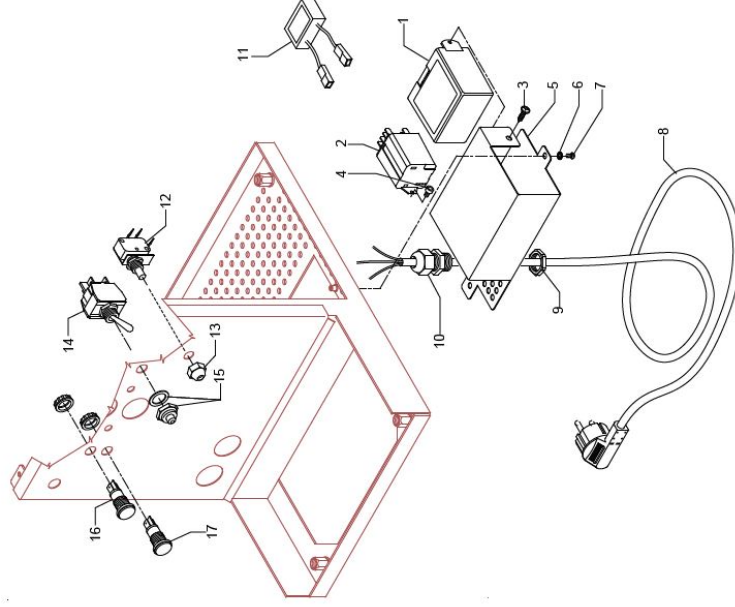

BEZZERA **MAGICA**
TABLE 5 - (up to 30/11/2015)
MAG1S Mod. PM

POS	CODE	DESCRIPTION
1	7661033.01	LEVEL REGULATOR 3 PROBES 110/120V
1	7661034.01	LEVEL REGULATOR 3 PROBES 220/230V
1	7661035.01	LEVEL REGULATOR 3 PROBES 240V
2	7635418	RELAY 16A 110V
2	7635419	RELAY 16A 220/230V
2	7635420	RELAY 16A 240V
3	7819404	TAPPING SCREW TPS D4.8X16 UNI 6955 A2
4	7816017	SCREW TCEI M4X6
5	5035709.01LL	ELECTRIC PARTS SUPPORT PLATE
6	7814001	WASHER D4 DIN 6798A A2
7	7819908	SCREW TTEI M4X8
8	7551001	CABLE WITH USA PLUG 125V 15A
8	7551003	CABLE WITH USA PLUG 250V 20A
8	7552001	CABLE WITH AUSTRALIAN PLUG
8	7555003	CABLE WITH SWITZERLAND PLUG
9	7614006	NUT PG13.5
10	7614007	CABLE-PRESS PG13.5
11	7663005R	FILTER RC
12	7633906	MICROSWITCH 250V
13	6221875CM	NUT M10X0.75
14	7633326	BIPOLAR SWITCH LEVER
15	7372507	SWITCH PROTECTION PLASTIC
16	7633622	GREEN LAMP 110/240V
17	7633621	ORANGE LAMP 110/240V

BEZZERA **MAGICA**
TABLE 5 - (up to 30/11/2015)
MAG1S Mod. PM