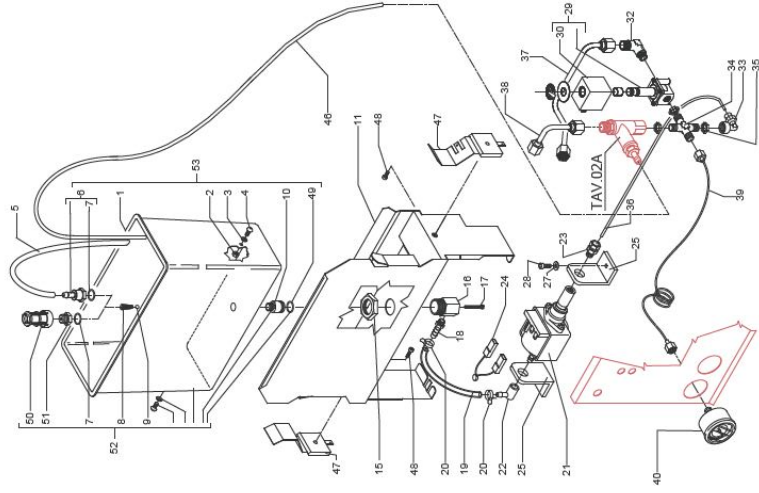

MAGICA

COD. 9942049.04

REV. 02

1 - COD.9942049.04 - REV.02

2 - COD.9942049.04 - REV.02

BEZZERA
TABLE 1
MAG1S

MAGICA

POS	CODE	DESCRIPTION
1	5163205.01CM	CUP-HEATER
2	5074631LW	CUPS-HEATER GRID,STAINLESS STEEL POLISHED
3	7818603	TAPPING SCREW M4X13
4	7474212	ADHESIVE FEET
5	5056301LW	CUPS-HEATER TANK
6	7816002	SCREW TCEI M4X12
7	5344023.01	BODY STAINLESS STEEL POLISHED
8	5340019LL	MAGICA PM PID CHASSIS
9	5340003.06LL	CHASSIS BLACK
10	7474218	FEET M10 D40X46
11	5340513	DRIP TRAY STAINLESS STEEL POLISHED
12	5074617LW	DIP TRAY GRID
13	7808804	PLAIN WASHER D4
14	5961727	ASSEMBLY CUPS-HEATER

BEZZERA
TABLE 1
MAG1S

MAGICA

POS	CODE	DESCRIPTION
1	7373006.03	TANK
2	7812801	NUT M4 STAINLESS STEEL
3	7374004	WASHER D4 NYLON
4	7819808	SCREW TTEI M4X8
5	5194540	HOSE 8X5 L=300 SILICONE
6	9224409	RUBBER-HOLDER D7,5
7	7496073.01	OR GASKET 115 EP856
8	5471521.01	COUPLING SPRING
9	5471509	BALL 7/32" AISI 304
10	9224617	GASKET-HOLDER D14.5 X 25 OT
11	5963009.03	ASSEMBLY TANK SUPPORT
15	5221830	NUT M20 H5 OT
16	9225228	FITTING M20 H28.5 OT
17	7826206	SCREW TCI M3X30 UNI 6107 OT
18	5225246	FITTING 1/8" G CONIC ES.10 H33 OT
19	5194529	CRIST AL HOSE D6 X 9 L=150MM
20	7611512	CLAMP
21	7731018	VIBRATION PUMP EX5 100V C/OR
21	7731019	VIBRATION PUMP EX5 120V WITH OR
21	7731022	VIBRATION PUMP EX5 220V 60HZ WITH OR
21	7731020	VIBRATION PUMP EX5 230V WITH OR
21	7731021	VIBRATION PUMP EX5 240V WITH OR
22	7303006	RUBBER-HOLDER FITTING
23	7303036TR	STRAIGHT FITTING 1/8
24	7634816	THERMIC SAFETY DEVICE 100°C AUTOMATIC
25	7470602	VIBRATION-DAMPING
27	7805009	PLAIN WASHER D5 X 11 X 1
28	7816004	SCREW TCEI M4 X 16
29	7701111	SOLENOID VALVE 2 WAY 115V PARKER
29	7702310	SOLENOID VALVE 2 WAY 230V PARKER