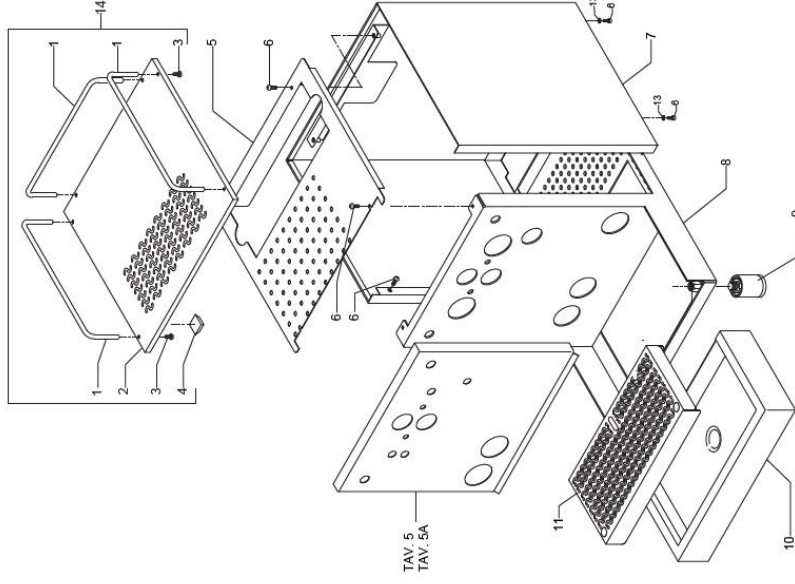

MAGICA

COD. 9942049.04

REV. 02

1 - COD.9942049.04 - REV.02

2 - COD.9942049.04 - REV.02

BEZZERA
TABLE 1
MAG1S

MAGICA

POS	CODE	DESCRIPTION
1	5163205.01CM	CUP-HEATER
2	5074631LW	CUPS-HEATER GRID,STAINLESS STEEL POLISHED
3	7818603	TAPPING SCREW M4X13
4	7474212	ADHESIVE FEET
5	5056301LW	CUPS-HEATER TANK
6	7816002	SCREW TCEI M4X12
7	5344023.01	BODY STAINLESS STEEL POLISHED
8	5340019LL	MAGICA PM PID CHASSIS
9	5340003.06LL	CHASSIS BLACK
10	7474218	FEET M10 D40X46
11	5340513	DRIP TRAY STAINLESS STEEL POLISHED
12	5074617LW	DIP TRAY GRID
13	7808804	PLAIN WASHER D4
14	5961727	ASSEMBLY CUPS-HEATER

BEZZERA
TABLE 1
MAG1S

MAGICA

POS	CODE	DESCRIPTION
1	7373006.03	TANK
2	7812801	NUT M4 STAINLESS STEEL
3	7374004	WASHER D4 NYLON
4	7819808	SCREW TTEI M4X8
5	5194540	HOSE 8X5 L=300 SILICONE
6	9224409	RUBBER-HOLDER D7,5
7	7496073.01	OR GASKET 115 EP856
8	5471521.01	COUPLING SPRING
9	5471509	BALL 7/32" AISI 304
10	9224617	GASKET-HOLDER D14.5 X 25 OT
11	5963009.03	ASSEMBLY TANK SUPPORT
15	5221830	NUT M20 H5 OT
16	9225228	FITTING M20 H28.5 OT
17	7826206	SCREW TCI M3X30 UNI 6107 OT
18	5225246	FITTING 1/8" G CONIC ES.10 H33 OT
19	5194529	CRIST AL HOSE D6 X 9 L=150MM
20	7611512	CLAMP
21	7731018	VIBRATION PUMP EX5 100V C/OR
21	7731019	VIBRATION PUMP EX5 120V WITH OR
21	7731022	VIBRATION PUMP EX5 220V 60HZ WITH OR
21	7731020	VIBRATION PUMP EX5 230V WITH OR
21	7731021	VIBRATION PUMP EX5 240V WITH OR
22	7303006	RUBBER-HOLDER FITTING
23	7303036TR	STRAIGHT FITTING 1/8
24	7634816	THERMIC SAFETY DEVICE 100°C AUTOMATIC
25	7470602	VIBRATION-DAMPING
27	7805009	PLAIN WASHER D5 X 11 X 1
28	7816004	SCREW TCEI M4 X 16
29	7701111	SOLENOID VALVE 2 WAY 115V PARKER
29	7702310	SOLENOID VALVE 2 WAY 230V PARKER