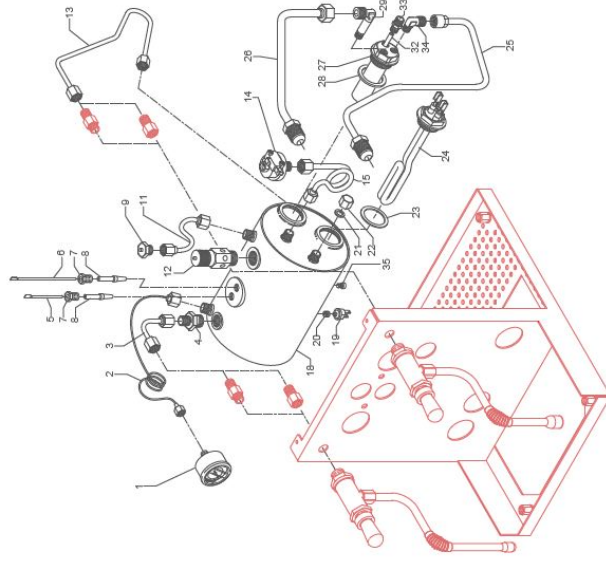

POS	CODE	DESCRIPTION
1	7432522	PRESSURE GAUGE D40 3BAR
2	7400901	PRESSURE GAUGE CAPILLARY
3	5162234LL	STEAM TAP HOSE
3	5162395LL	STEAM TAP HOSE
4	5225412	FITTING
4	5302005	STRAIGHT FITTING 3/8
5	5265819	LEVEL PROBE D3 X 80 X 6.3
6	5266812	MINIMUM LEVEL PROBE D3 X 110 X 4.8
7	5225205	STRAIGHT FITTING M10.0T
8	5192001	PROBE SHEATH D8 X 45 HOLE D3 PTFE
9	7452511	VALVE
9	7452511	VALVE HOSE
11	5162239.01LL	ASSEMBLY SAFETY VALVE
12	7452510.02R	WATER TAP HOSE
13	5162233LL	WATER TAP HOSE
14	7433013	PRESSOSTAT XP100 1/4
15	5162235LL	PRESSURE SWITCH HOSE
18	5320501.02BL	ASSEMBLY BOILER POLISHED
19	7434009	THERMOSTAT MANUAL 16A 135°C
20	5227007	DOWEL M8 X 6 HOLE M4
21	5492008	GASKET D10.5 X 2
22	5221813	CAP NUT M12
23	5492025	GASKET D42x32x2 PTFE
24	5721127TP	HEATING ELEMENT 1350 110V
24	5722240TP	HEATING ELEMENT COPPER 220/240V - 1250/1450W
25	5163204LL	BOTTOM HEATING HOSE
26	5164067.01LL	UPPER HEATING HOSE
27	5329020.DC-AL	EXCHANGER 3 HOLES
28	5485007	GASKET D32 X 3 BRASS
29	5301521TR	UNION ELBOW 1/8
32	5192301	SUCTION HOSE D6 L=130MM PTFE