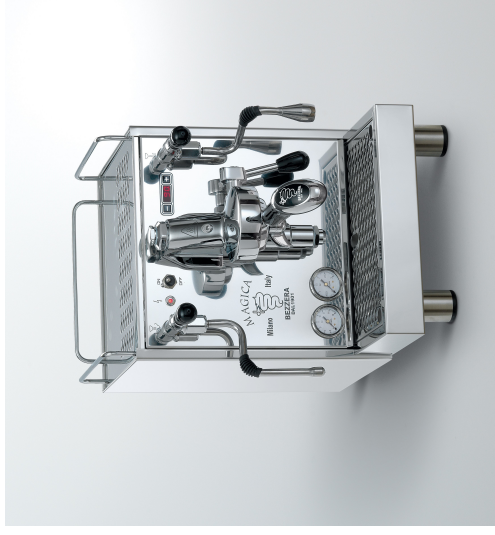

MAGICA

COD. 9942049.04

REV. 02

1 - COD.9942049.04 - REV.02

2 - COD.9942049.04 - REV.02

BEZZERA
TABLE 1
MAG1S

MAGICA

POS	CODE	DESCRIPTION
1	5163205.01CM	CUP-HEATER
2	5074631LW	CUPS-HEATER GRID,STAINLESS STEEL POLISHED
3	7818603	TAPPING SCREW M4X13
4	7474212	ADHESIVE FEET
5	5056301LW	CUPS-HEATER TANK
6	7816002	SCREW TCEI M4X12
7	5344023.01	BODY STAINLESS STEEL POLISHED
8	5340019LL	MAGICA PM PID CHASSIS
9	5340003.06LL	CHASSIS BLACK
10	7474218	FEET M10 D40X46
11	5340513	DRIP TRAY STAINLESS STEEL POLISHED
12	5074617LW	DIP TRAY GRID
13	7808804	PLAIN WASHER D4
14	5961727	ASSEMBLY CUPS-HEATER

BEZZERA
TABLE 1
MAG1S

MAGICA

POS	CODE	DESCRIPTION
1	7373006.03	TANK
2	7812801	NUT M4 STAINLESS STEEL
3	7374004	WASHER D4 NYLON
4	7819808	SCREW TTEI M4X8
5	5194540	HOSE 8X5 L=300 SILICONE
6	9224409	RUBBER-HOLDER D7,5
7	7496073.01	OR GASKET 115 EP856
8	5471521.01	COUPLING SPRING
9	5471509	BALL 7/32" AISI 304
10	9224617	GASKET-HOLDER D14.5 X 25 OT
11	5963009.03	ASSEMBLY TANK SUPPORT
15	5221830	NUT M20 H5 OT
16	9225228	FITTING M20 H28.5 OT
17	7826206	SCREW TCI M3X30 UNI 6107 OT
18	5225246	FITTING 1/8" G CONIC ES.10 H33 OT
19	5194529	CRIST AL HOSE D6 X 9 L=150MM
20	7611512	CLAMP
21	7731018	VIBRATION PUMP EX5 100V C/OR
21	7731019	VIBRATION PUMP EX5 120V WITH OR
21	7731022	VIBRATION PUMP EX5 220V 60HZ WITH OR
21	7731020	VIBRATION PUMP EX5 230V WITH OR
21	7731021	VIBRATION PUMP EX5 240V WITH OR
22	7303006	RUBBER-HOLDER FITTING
23	7303036TR	STRAIGHT FITTING 1/8
24	7634816	THERMIC SAFETY DEVICE 100°C AUTOMATIC
25	7470602	VIBRATION-DAMPING
27	7805009	PLAIN WASHER D5 X 11 X 1
28	7816004	SCREW TCEI M4 X 16
29	7701111	SOLENOID VALVE 2 WAY 115V PARKER
29	7702310	SOLENOID VALVE 2 WAY 230V PARKER