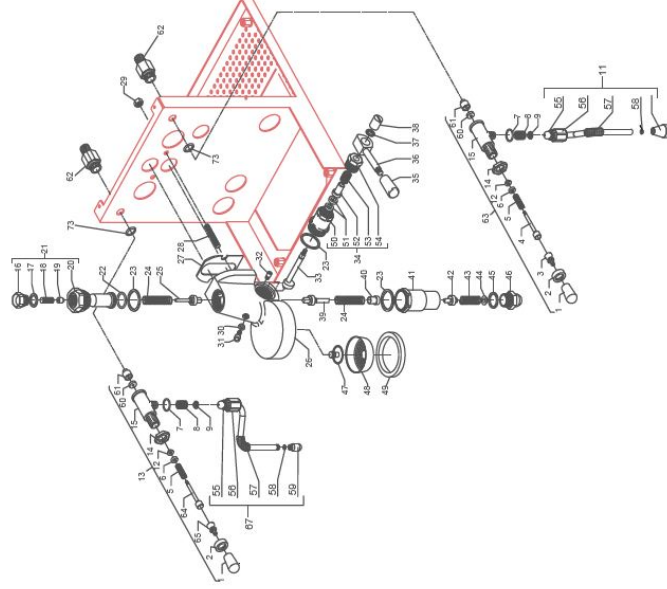

BEZZERA
TABLE 4 - (from 29/01/2014)
MAG1S

MAGICA

BEZZERA
TABLE 4 - (from 29/01/2014)
MAG1S

POS	CODE	DESCRIPTION
62	5225417FP	FITTING M14XM13 WHIT OR
63	5964084.01AL	ASSEMBLY TAP WITH OR
64	5269204DL	SHAFT D12X47
65	52256110	ARTICULATION M8 INOX
67	7479890.01TW	ASSEMBLY STEAM HOSE TERMINAL 2 HOLES
73	7496052	OR GASKET 114

BEZZERA
TABLE 4 - (from 29/01/2014)
MAG1S

BEZZERA **MAGICA**
 TABLE 5 - (up to 30/11/2015)
 MAG1S Mod. PM

POS	CODE	DESCRIPTION
1	7661033.01	LEVEL REGULATOR 3 PROBES 110/120V
1	7661034.01	LEVEL REGULATOR 3 PROBES 220/230V
1	7661035.01	LEVEL REGULATOR 3 PROBES 240V
2	7635418	RELAY 16A 110V
2	7635419	RELAY 16A 220/230V
2	7635420	RELAY 16A 240V
3	7819404	TAPPING SCREW TPS D4.8X16 UNI 6955 A2
4	7816017	SCREW TCEI M4X6
5	5035709.01LL	ELECTRIC PARTS SUPPORT PLATE
6	7814001	WASHER D4 DIN 6798A A2
7	7819908	SCREW TTEI M4X8
8	7551001	CABLE WITH USA PLUG 125V 15A
8	7551003	CABLE WITH USA PLUG 250V 20A
8	7552001	CABLE WITH AUSTRALIAN PLUG
8	7555003	CABLE WITH SWITZERLAND PLUG
9	7614006	NUT PG13.5
10	7614007	CABLE-PRESS PG13.5
11	7663005R	FILTER RC
12	7633906	MICROSWITCH 250V
13	6221875CM	NUT M10X0.75
14	7633326	BIPOLAR SWITCH LEVER
15	7372507	SWITCH PROTECTION PLASTIC
16	7633622	GREEN LAMP 110/240V
17	7633621	ORANGE LAMP 110/240V