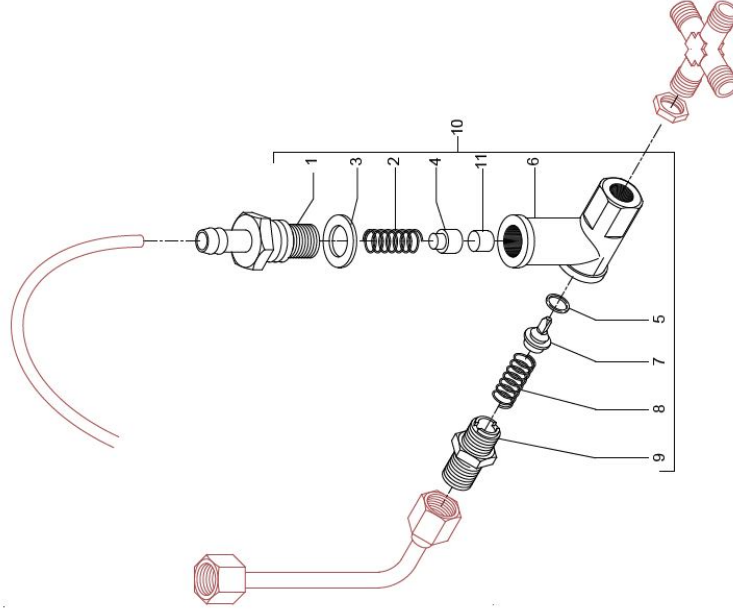

BEZZERA
TABLE 2
MAG1S

MAGICA

BEZZERA
TABLE 2A - (up to 30/10/2012)
MAG1S

BEZZERA
TABLE 2A - (up to 30/10/2012)
MAG1S

POS	CODE	DESCRIPTION
1	5302072	RUBBER-HOLDER FITTING
2	5471506.01	CALIBRATED SPRING D1 H26 ASI 302
3	7496052	OR GASKET T14
4	5224619TP	GASKET-HOLDER
5	7496018	OR GASKET 105 VITON
6	5283049	SUPPRESSION VALVE BODY
7	5224615TP	GASKET-HOLDER
8	5471505	SPRING
9	5302017TP	STRAIGHT-FITTING M12 H26.5 OT
10	5965165	ASSEMBLY SUPPRESSION VALVE 12BAR
11	5493001	GASKET D8 X 4 EPT 70SH

BEZZERA
TABLE 2A - (up to 30/10/2012)
MAG1S

BEZZERA
TABLE 2A - (up to 30/10/2012)
MAG1S

POS	CODE	DESCRIPTION
1	5302072	RUBBER-HOLDER FITTING
2	5471506.01	CALIBRATED SPRING D1 H26 ASI 302
3	7496052	OR GASKET T14
4	5224619TP	GASKET-HOLDER
5	7496018	OR GASKET 105 VITON
6	5283049	SUPPRESSION VALVE BODY
7	5224615TP	GASKET-HOLDER
8	5471505	SPRING
9	5302017TP	STRAIGHT-FITTING M12 H26.5 OT
10	5965165	ASSEMBLY SUPPRESSION VALVE 12BAR
11	5493001	GASKET D8 X 4 EPT 70SH

BEZZERA
TABLE 2A - (from 31/10/2012)
MAG1S

POS	CODE	DESCRIPTION
1	5302077TP	RUBBER-HOLDER FITTING
2	5471539	CALIBRATED SPRING D.1.6
3	7496052	OR GASKET 114
4	5224620TP	GASKET-HOLDER
5	7496018	OR GASKET 105 VITON
6	5289053TP	SUPPRESSION VALVE BODY
7	5224615TP	GASKET-HOLDER
8	5471505	SPRING
9	5302017TP	STRAIGHT FITTING M12 H26.5 OT
10	9965212.01AL	ASSEMBLY SUPPRESSION VALVE 12BAR
11	5483042	GASKET D.11X3
12	5471019	INOX WIRE FILER D8.5X5 ANS1304