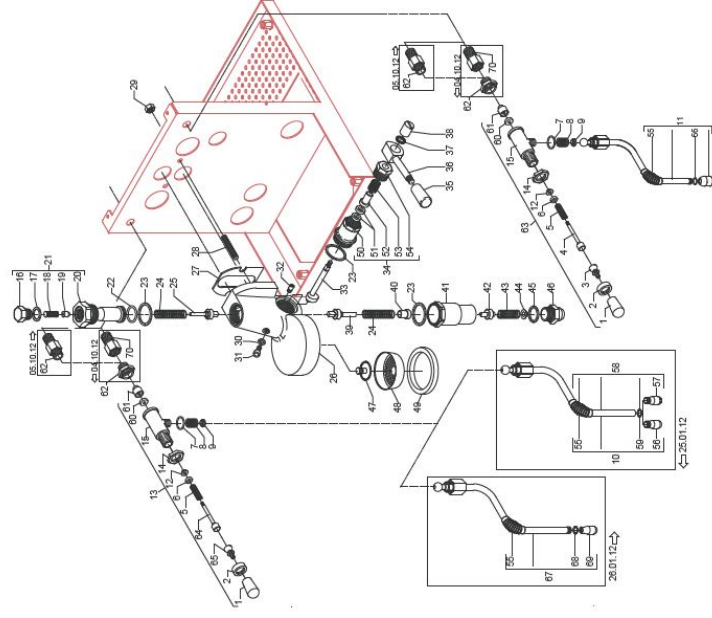

BEZZERA
TABLE 4 - (up to 28/01/2014)
MAG1S

POS	CODE	DESCRIPTION
31	7479939	SCREW TCE M6X8
32	7479951	CAM STOP PIN
33	7479950	CAM SHAFT
34	7479949	CAM FLANGE ASSY
35	7371511.01	LEVER KNOB
36	7479931	DELIVERY LEVER
37	7479947	WASHER D8
38	7479948	CAP D15XM6
39	7479946	ASSEMBLY VALVE
40	7479942	SPRING GUIDE BUSHING
41	7479957	LOWER SLEEVE ASSY
42	7479943	ASSEMBLY RELIEF VALVE
43	7479944	DRAIN SPRING
44	7479945	JET-BREAKER BUSHING D15X6
45	7479960	GASKET TF D26x21x2
46	7479961	GROUP BOTTOM FITTING
47	7479941	SPRAYER D30
48	5471022	SHOWER FILTER
49	5493039	UNDERCUP GASKET
50	7479967	CAM FLANGE
51	7479968	WASHER EP709 15.5X7.5X4
52	7479969	BUSHING
53	7479970	SPRING
54	7479971	PLUG CHROMED
55	7371003	INSULATING
56	7305010	TERMINAL 4 HOLES
57	7305013	TERMINAL 2 HOLES
58	7479975	ASSEMBLY STEAM HOSE TERMINAL 2 HOLES
59	7486083	OR GASKET D4.5X1.5 NBR 70
60	5496042	GASKET D11X4X4 EPT 70 (C6)

BEZZERA
TABLE 4 - (up to 28/01/2014)
MAG1S