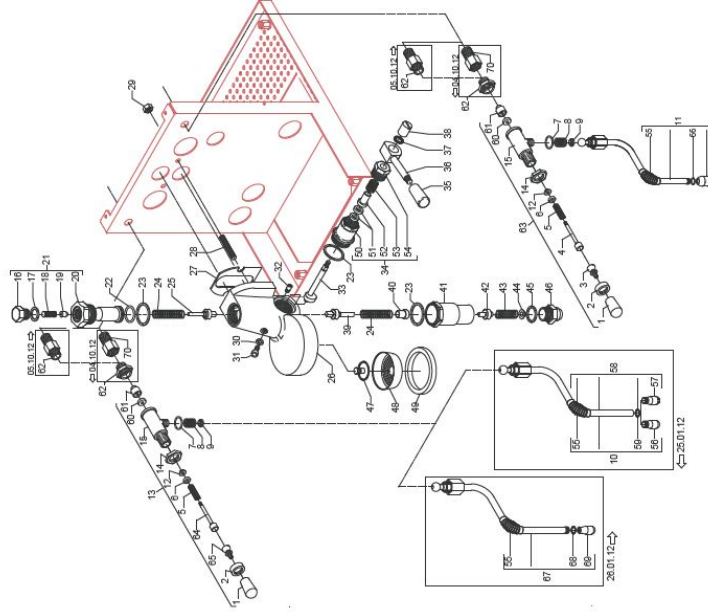

BEZZERA
TABLE 4 - (up to 28/01/2014)
MAG1S

POS	CODE	DESCRIPTION
1	7371511.01	LEVER KNOB
2	5222823CM	RING NUT 3/8
3	52259508	ARTICULATION MB INOX
4	5260203DL	SHAFT D12X47
5	5471513	SPRING
6	5261601	WASHER D11
7	7496072	OR GASKET 121
8	5471532	SPRING
9	5190501	COMPLETE CUP
10	7479958	ASSEMBLY STEAM HOSE TERMINAL 4 HOLES
11	7479985TW	ASSEMBLY WATER HOSE
12	5494004	GASKET D12 X 6 PTFE GRAPHITIZED
13	5964085AL	ASSEMBLY TAP
14	5221826CM	NUT 3/8
15	5283047TW	TAP BODY OT
16	7479952	UPPER ASSY PLUG
17	7479953	GASKET TF 22X17X2
18	7479954	INOX FILTER D8.5X22
19	7479955	INJECTOR M6X0.75 FORO D0.7
20	7479956	UPPER SLEEVE ASSY
21	7479933	INJECTOR D0.7 UPPER SLEEVE ASSY
22	7479934	GASKET OR 128 VITON
23	7479935	GASKET TF D35X30X2
24	7479936	DELIVERY VALVE SPRING
25	7479937	DELIVERY VALVE ASSY
26	7479940	DELIVERY GROUP BODY
27	7483011	INSULATING
28	5267013	TIE ROD MB X 31 ASTM A193
29	7812607	NUT M8 UNI 5687 ASTM A194
30	7479938	GASKET TF D10X6X1

BEZZERA
TABLE 4 - (up to 28/01/2014)
MAG1S