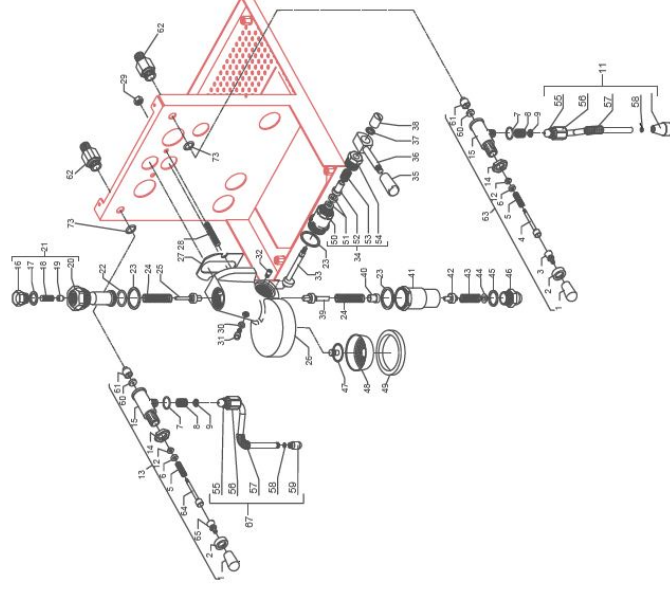

BEZZERA
TABLE 4 - (from 29/01/2014)
MAG1S

POS	CODE	DESCRIPTION
1	7371511.01	LEVER KNOB
2	5222823CM	RING NUT 3/8"
3	5225608	ARTICULATION M8 INOX
4	5260203DL	SHAFT D12X47
5	5471513	SPRING
6	5261801	WASHER D11
7	7496072	OR GASKET 121
8	5471532	SPRING
9	5190501	COMPLETE CUP
11	7479985.01TW	ASSEMBLY WATER HOSE
12	5494004	GASKET D12 X 6 PTFE GRAPHITIZED
13	5964085.01AL	ASSEMBLY TAP WITH OR
14	5221825CM	NUT 3/8
15	5283055TW	TAP BODY OT FOR OR
16	7479952	UPPER ASSY PLUG
17	7479953	GASKET TF 22X17X2
18	7479954	INOX FILTER D8.5X22
19	7479955	INJECTOR M6X0.75 FORO D0.7
20	7479956	UPPER SLEEVE ASSY
21	7479983	INJECTOR D0.7 UPPER SLEEVE ASSY
22	7479934	GASKET OR 128 VITON
23	7479935	GASKET TF D35X30X2
24	7479986	DELIVERY VALVE SPRING
25	7479987	DELIVERY VALVE ASSY
26	7479940	DELIVERY GROUP BODY
27	7483011	INSULATING
28	5267013	TIE ROD M8 X 31 ASTM A193
29	7812607	NUT M8 UNI 5587 ASTM A194
30	7479938	GASKET TF D10XG1
31	7479939	SCREW TCE M6X8

BEZZERA
TABLE 4 - (from 29/01/2014)
MAG1S

MAG1CA