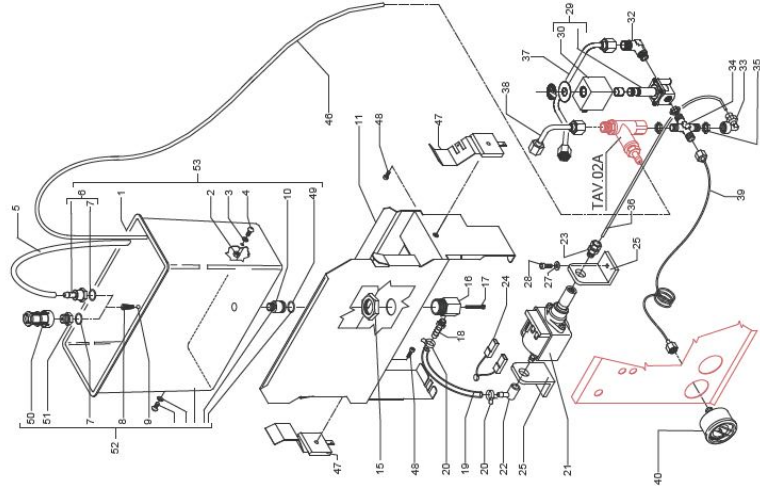

BEZZERA
TABLE 1
MAG1S

MAGICA

POS	CODE	DESCRIPTION
1	7373006.03	TANK
2	7812801	NUT M4 STAINLESS STEEL
3	7374004	WASHER D4 NYLON
4	7819808	SCREW TTEI M4X8
5	5194540	HOSE 8X5 L=300 SILICONE
6	9224409	RUBBER-HOLDER D7,5
7	7496073.01	OR GASKET 115 EP856
8	5471521.01	COUPLING SPRING
9	5471509	BALL 7/32" AISI 304
10	9224617	GASKET-HOLDER D14.5 X 25 OT
11	5963009.03	ASSEMBLY TANK SUPPORT
15	5221830	NUT M20 H5 OT
16	9225228	FITTING M20 H28.5 OT
17	7826206	SCREW TCI M3X30 UNI 6107 OT
18	5225246	FITTING 1/8" G CONIC ES.10 H33 OT
19	5194529	CRIST AL HOSE D6 X 9 L=150MM
20	7611512	CLAMP
21	7731018	VIBRATION PUMP EX5 100V C/OR
21	7731019	VIBRATION PUMP EX5 120V WITH OR
21	7731022	VIBRATION PUMP EX5 220V 60HZ WITH OR
21	7731020	VIBRATION PUMP EX5 230V WITH OR
21	7731021	VIBRATION PUMP EX5 240V WITH OR
22	7303006	RUBBER-HOLDER FITTING
23	7303036TR	STRAIGHT FITTING 1/8
24	7634816	THERMIC SAFETY DEVICE 100°C AUTOMATIC
25	7470602	VIBRATION-DAMPING
27	7805009	PLAIN WASHER D5 X 11 X 1
28	7816004	SCREW TCEI M4 X 16
29	7701111	SOLENOID VALVE 2 WAY 115V PARKER
29	7702310	SOLENOID VALVE 2 WAY 230V PARKER

BEZZERA
TABLE 2
MAG1S

MAGICA

BEZZERA
TABLE 2A - (up to 30/10/2012)
MAG1S

BEZZERA
TABLE 2A - (up to 30/10/2012)
MAG1S

POS	CODE	DESCRIPTION
1	5302072	RUBBER-HOLDER FITTING
2	5471506.01	CALIBRATED SPRING D1 H26 ASI 302
3	7496052	OR GASKET T14
4	5224619TP	GASKET-HOLDER
5	7496018	OR GASKET 105 VITON
6	5283049	SUPPRESSION VALVE BODY
7	5224615TP	GASKET-HOLDER
8	5471505	SPRING
9	5302017TP	STRAIGHT-FITTING M12 H26.5 OT
10	5965165	ASSEMBLY SUPPRESSION VALVE 12BAR
11	5493001	GASKET D8 X 4 EPT 70SH