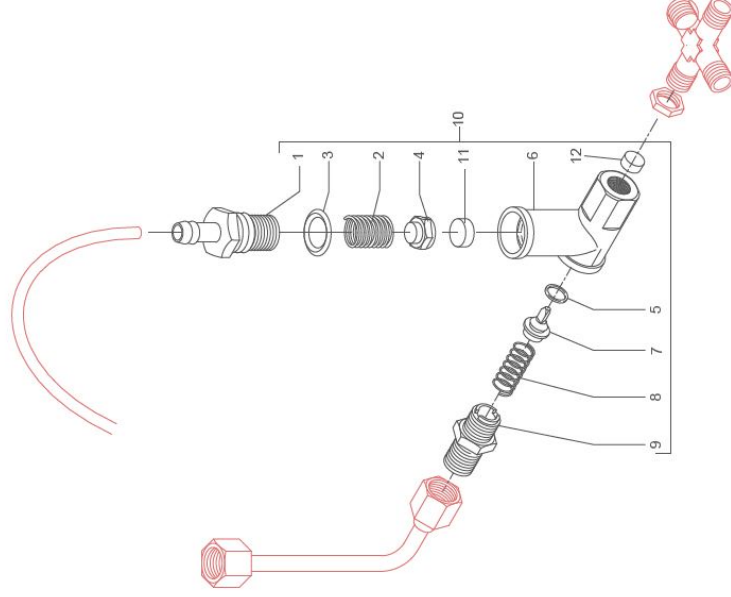

BEZZERA
TABLE 2A - (from 31/10/2012)
MAG1S

POS	CODE	DESCRIPTION
1	5302077TP	RUBBER-HOLDER FITTING
2	5471539	CALIBRATED SPRING D.1.6
3	7496052	OR GASKET 114
4	5224620TP	GASKET-HOLDER
5	7496018	OR GASKET 105 VITON
6	5289053TP	SUPPRESSION VALVE BODY
7	5224615TP	GASKET-HOLDER
8	5471505	SPRING
9	5302017TP	STRAIGHT FITTING M12 H26.5 OT
10	9965212.01AL	ASSEMBLY SUPPRESSION VALVE 12BAR
11	5483042	GASKET D.11X3
12	5471019	INOX WIRE FILER D8.5X5 ANS1304

BEZZERA
TABLE 2A - (from 31/10/2012)
MAG1S