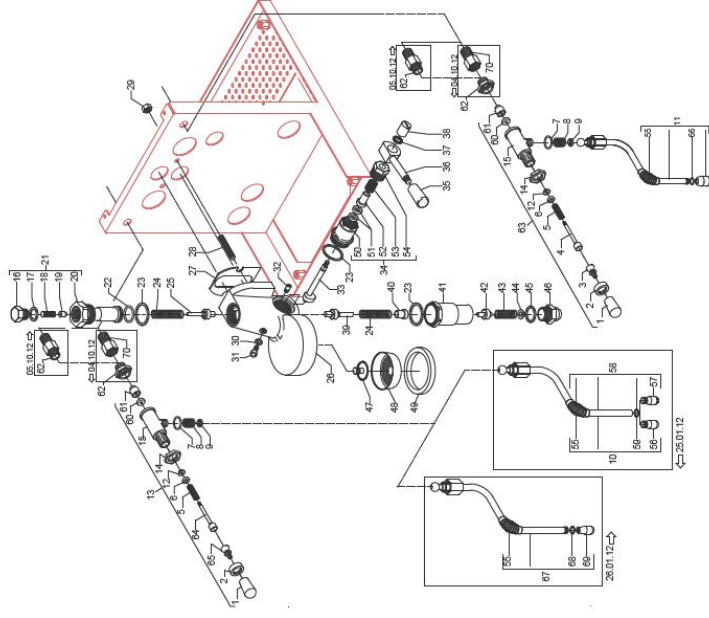

BEZZERA
TABLE 4 - (up to 28/01/2014)
MAG1S

POS	CODE	DESCRIPTION
61	5224603TP	GASKET-HOLDER
62	5225410TP	FITTING M1.4xM13 H26
62	5302079	FITTING M1.4xM13 (from 05.10.2012)
63	5964084AL	ASSEMBLY TAP
64	5260204DL	SHAFT D12x47
65	52259610	ARTICULATION IM8 INDX
66	7496084	GASKET
67	7479990TW	ASSEMBLY STEAM HOSE TERMINAL. 2 HOLES
68	7496084	GASKET
69	7305014	TERMINAL 2 HOLES
70	5302064	FITTING M/F M13x1

BEZZERA
TABLE 4 - (up to 28/01/2014)
MAG1S