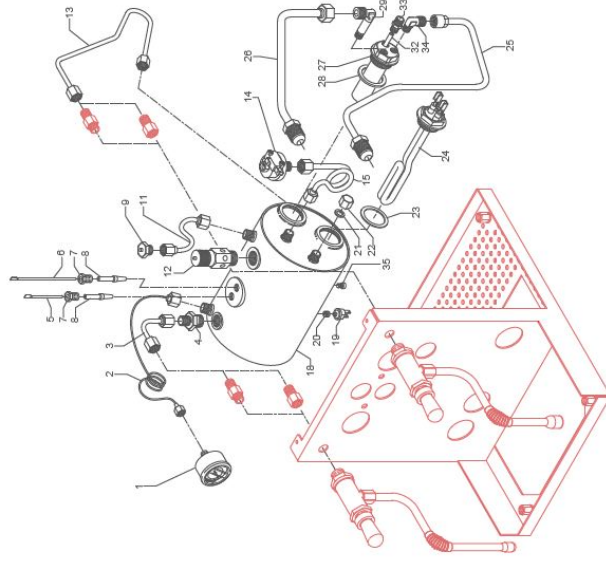

BEZZERA
TABLE 2A - (from 31/10/2012)
MAG1S

POS	CODE	DESCRIPTION
1	5302077TP	RUBBER-HOLDER FITTING
2	5471539	CALIBRATED SPRING D.1.6
3	7496052	OR GASKET 114
4	5224620TP	GASKET-HOLDER
5	7496018	OR GASKET 105 VITON
6	5289053TP	SUPPRESSION VALVE BODY
7	5224615TP	GASKET-HOLDER
8	5471505	SPRING
9	5302017TP	STRAIGHT FITTING M12 H26.5 OT
10	9965212.01AL	ASSEMBLY SUPPRESSION VALVE 12BAR
11	5483042	GASKET D.11X3
12	5471019	INOX WIRE FILER D8.5X5 ANS1304

BEZZERA
TABLE 2A - (from 31/10/2012)
MAG1S

POS	CODE	DESCRIPTION
1	7432522	PRESSURE GAUGE D40 3BAR
2	7400901	PRESSURE GAUGE CAPILLARY
3	5162234LL	STEAM TAP HOSE
3	5162395LL	STEAM TAP HOSE
4	5225412	FITTING
4	5302005	STRAIGHT FITTING 3/8
5	5265819	LEVEL PROBE D3 X 80 X 6.3
6	5266812	MINIMUM LEVEL PROBE D3 X 110 X 4.8
7	5225205	STRAIGHT FITTING M10.0T
8	5192001	PROBE SHEATH D8 X 45 HOLE D3 PTFE
9	7452511	VALVE
9	7452511	VALVE HOSE
11	5162239.01LL	ASSEMBLY SAFETY VALVE
12	7452510.02R	WATER TAP HOSE
13	5162233LL	WATER TAP HOSE
14	7433013	PRESSOSTAT XP100 1/4
15	5162235LL	PRESSURE SWITCH HOSE
18	5320501.02BL	ASSEMBLY BOILER POLISHED
19	7434009	THERMOSTAT MANUAL 16A 135°C
20	5227007	DOWEL M8 X 6 HOLE M4
21	5492008	GASKET D10.5 X 2
22	5221813	CAP NUT M12
23	5492025	GASKET D42x32x2 PTFE
24	5721127TP	HEATING ELEMENT 1350 110V
24	5722240TP	HEATING ELEMENT COPPER 220/240V - 1250/1450W
25	5163204LL	BOTTOM HEATING HOSE
26	5164067.01LL	UPPER HEATING HOSE
27	5329020.DC-AL	EXCHANGER 3 HOLES
28	5485007	GASKET D32 X 3 BRASS
29	5301521TR	UNION ELBOW 1/8
32	5192301	SUCTION HOSE D6 L=130MM PTFE

BEZZERA
TABLE 3
MAG1S

MAGICA

POS	CODE	DESCRIPTION
33	5302006TP	STRAIGHT FITTING 1/8"
34	5301520TR	UNION ELBOW 1/8"
35	5227002	SCREW M8 X 6 OT

BEZZERA
TABLE 3
MAG1S

MAGICA

BEZZERA
TABLE 4 - (up to 28/01/2014)
MAG1S