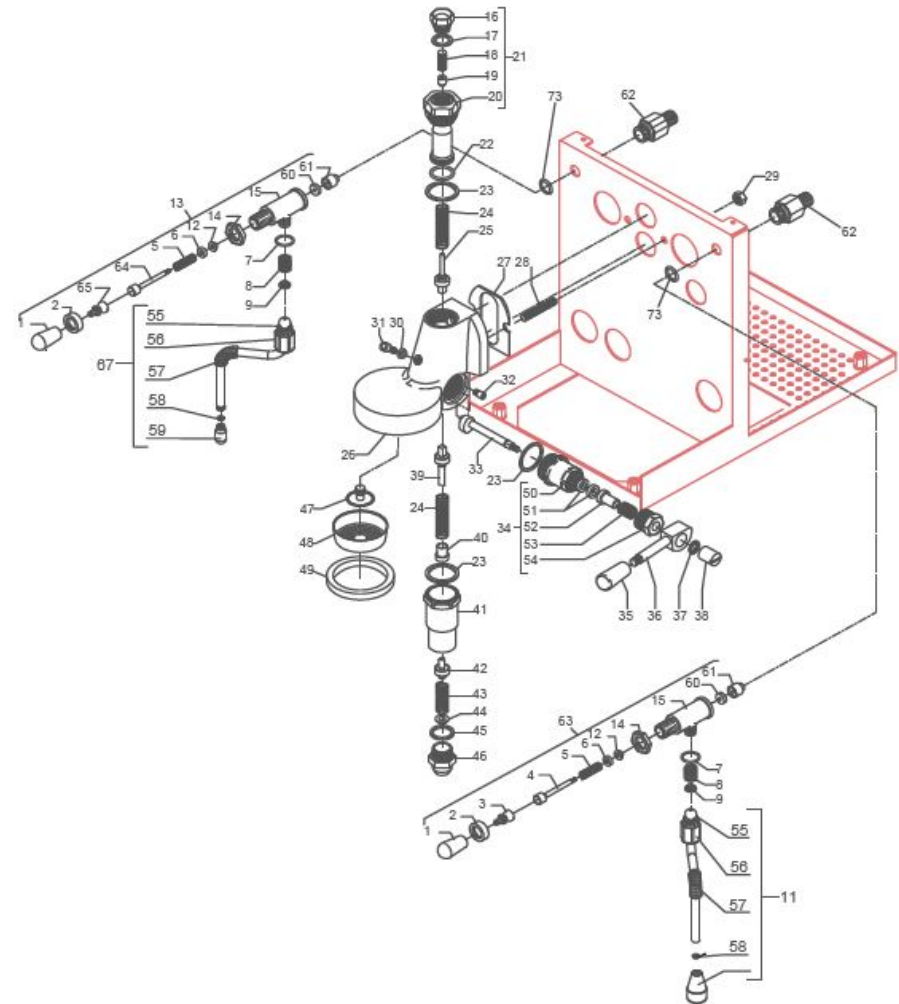

BEZZERA

MAGICA

TABLE 4 - (from 29/01/2014)
MAG1S

BEZZERA

MAGICA

TABLE 4 - (from 29/01/2014)
MAG1S

POS	CODE	DESCRIPTION
32	7479951	CAM STOP PIN
33	7479950	CAM SHAFT
34	7479949	CAM FLANGE ASSY
35	7371511.01	LEVER KNOB
36	7479931	DELIVERY LEVER
37	7479947	WASHER D8
38	7479948	CAP D15XM6
39	7479946	ASSEMBLY VALVE
40	7479942	SPRING GUIDE BUSHING
41	7479957	LOWER SLEEVE ASSY
42	7479943	ASSEMBLY RELIEF VALVE
43	7479944	DRAIN SPRING
44	7479945	JET-BREAKER BUSHING D15X6
45	7479960	GASKET TF D26x21x2
46	7479961	GROUP BOTTOM FITTING
47	7479941	SPRAYER D30
48	5471022	SHOWER FILTER
49	5493039	UNDERCUP GASKET
50	7479967	CAM FLANGE
51	7479968	WASHER EP709 15,5X7,5X4
52	7479969	BUSHING
53	7479970	SPRING
54	7479971	PLUG CHROMED
55	5494017	OR GASKET 115 EP856
56	5221872TW	NUT 3/8"
57	7371003	INSULATING
58	7496084	GASKET
59	7305014	TERMINAL 2 HOLES
60	5496042	GASKET D11X4X4 EPT 70 (C6)
61	5224603TP	GASKET-HOLDER

BEZZERA

MAGICA

TABLE 4 - (from 29/01/2014)
MAG1S

TABLE 4 - (from 29/01/2014)
MAG1S

POS	CODE	DESCRIPTION
62	5225417TP	FITTING M14XM13 WHIT OR
63	5964084.01AL	ASSEMBLY TAP WITH OR
64	5260204DL	SHAFT D12X47
65	5225610	ARTICULATION M8 INOX
67	7479990.01TW	ASSEMBLY STEAM HOSE TERMINAL 2 HOLES
73	7496052	OR GASKET 114