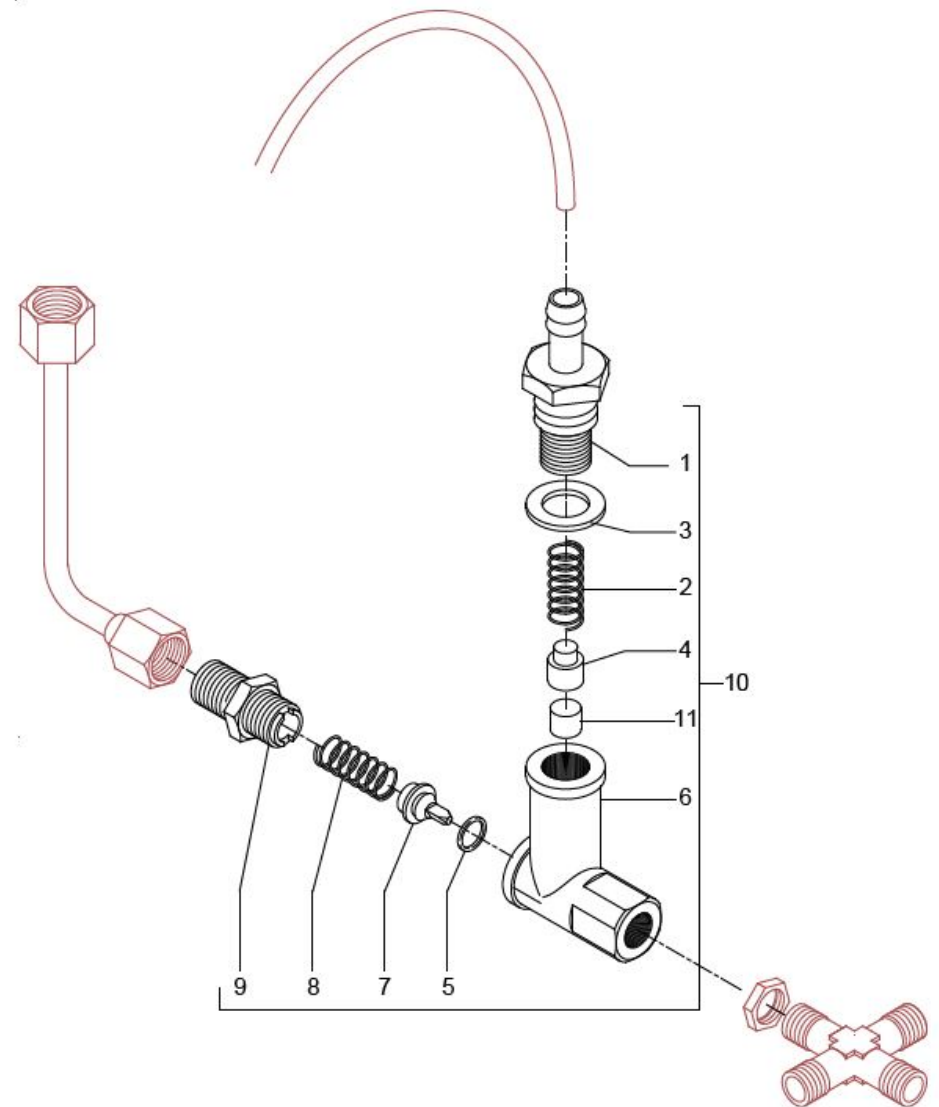

TABLE 2
MAG1S

BEZZERA**MAGICA**

TABLE 2A - (up to 30/10/2012)
MAG1S

POS	CODE	DESCRIPTION
1	5302072	RUBBER-HOLDER FITTING
2	5471506.01	CALIBRATED SPRING D1 H26 AISI 302
3	7496052	OR GASKET 114
4	5224619TP	GASKET-HOLDER
5	7496018	OR GASKET 105 VITON
6	5283049	SURPRESSION VALVE BODY
7	5224615TP	GASKET-HOLDER
8	5471505	SPRING
9	5302017TP	STRAIGHT FITTING M12 H26.5 OT
10	5965165	ASSEMBLY SURPRESSION VALVE 12BAR
11	5493001	GASKET D8 X 4 EPT 70SH

BEZZERA**MAGICA**

TABLE 2A - (up to 30/10/2012)
MAG1S

TABLE 2A - (from 31/10/2012)
MAG1S

POS	CODE	DESCRIPTION
1	5302077TP	RUBBER-HOLDER FITTING
2	5471539	CALIBRATED SPRING D.1,6
3	7496052	OR GASKET 114
4	5224620TP	GASKET-HOLDER
5	7496018	OR GASKET 105 VITON
6	5283053TP	SURPRESSION VALVE BODY
7	5224615TP	GASKET-HOLDER
8	5471505	SPRING
9	5302017TP	STRAIGHT FITTING M12 H26.5 OT
10	5965212.01AL	ASSEMBLY SURPRESSION VALVE 12BAR
11	5493042	GASKET D.11X3
12	5471019	INOX WIRE FILER D8,5X5 AISI304