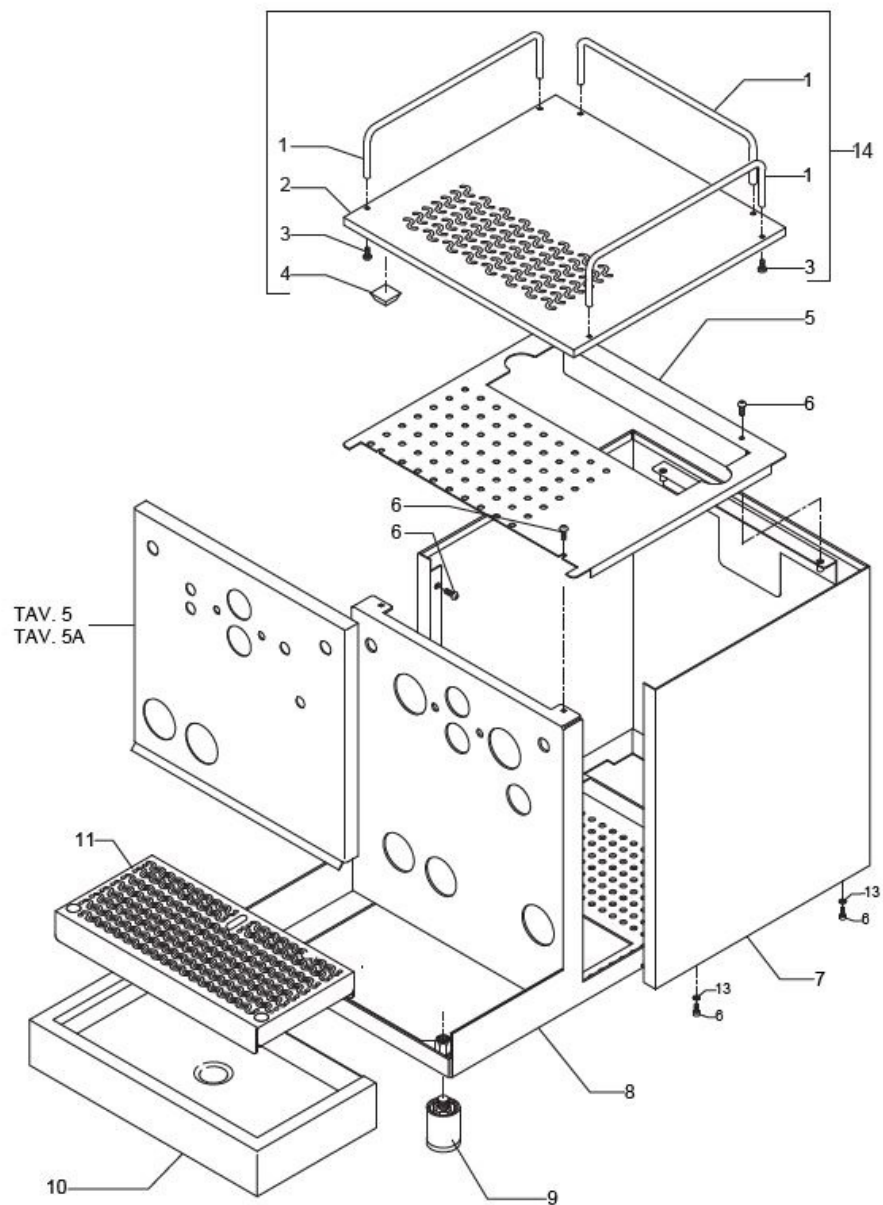

MAGICA

COD. 9942049.04

REV. 02

TABLE 1
MAG1S

POS	CODE	DESCRIPTION
1	5163205.01CM	CUP-HEATER
2	5074631LW	CUPS-HEATER GRID STAINLESS STEEL POLISHED
3	7818603	TAPPING SCREW M4X13
4	7474212	ADHESIVE FEET
5	5056301LW	CUPS-HEATER TANK
6	7816002	SCREW TCEI M4X12
7	5344023.01	BODY STAINLESS STEEL POLISHED
8	5340019LL	MAGICA PM PID CHASSIS
8	5340003.05LL	CHASSIS BLACK
9	7474218	FEET M10 D40X46
10	5340513	DRIP TRAY STAINLESS STEEL POLISHED
11	5074617LW	DIP TRAY GRID
13	7809804	PLAIN WASHER D4
14	5961727	ASSEMBLY CUPS-HEATER

TABLE 1
MAG1S

TABLE 2
MAG1S

POS	CODE	DESCRIPTION
1	7373006.03	TANK
2	7812601	NUT M4 STAINLESS STEEL
3	7374004	WASHER D4 NYLON
4	7819908	SCREW TTEI M4X8
5	5194540	HOSE 8X5 L=300 SILICONE
6	5224409	RUBBER-HOLDER D7,5
7	7496073.01	OR GASKET 115 EP856
8	5471521.01	COUPLING SPRING
9	5471509	BALL 7/32" AISI 304
10	5224617	GASKET-HOLDER D14.5 X 25 OT
11	5963009.03	ASSEMBLY TANK SUPPORT
15	5221830	NUT M20 H5 OT
16	5225228	FITTING M20 H28.5 OT
17	7826206	SCREW TCI M3X30 UNI 6107 OT
18	5225246	FITTING 1/8"G CONIC ES.10 H33 OT
19	5194529	CRISTAL HOSE D6 X 9 L=150MM
20	7611512	CLAMP
21	7731018	VIBRATION PUMP EX5 100V C/OR
21	7731019	VIBRATION PUMP EX5 120V WITH OR
21	7731022	VIBRATION PUMP EX5 220V 60HZ WITH OR
21	7731020	VIBRATION PUMP EX5 230V WITH OR
21	7731021	VIBRATION PUMP EX5 240V WITH OR
22	7303006	RUBBER-HOLDER FITTING
23	7303036TR	STRAIGHT FITTING 1/8
24	7634816	THERMIC SAFETY DEVICE 100°C AUTOMATIC
25	7470602	VIBRATION-DAMPING
27	7805009	PLAIN WASHER D5 X 11 X 1
28	7816004	SCREW TCEI M4 X 16
29	7701111	SOLENOID VALVE 2 WAY 115V PARKER
29	7702310	SOLENOID VALVE 2 WAY 230V PARKER