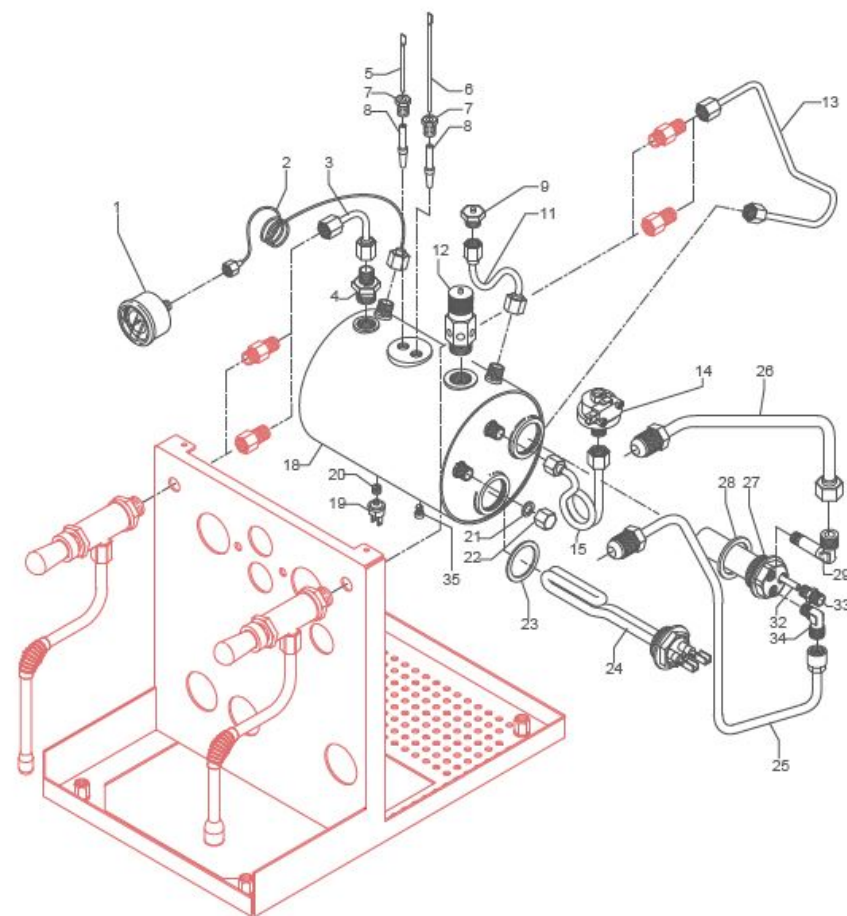

BEZZERA**MAGICA**

TABLE 2A - (up to 30/10/2012)
MAG1S

TABLE 2A - (from 31/10/2012)
MAG1S

POS	CODE	DESCRIPTION
1	5302077TP	RUBBER-HOLDER FITTING
2	5471539	CALIBRATED SPRING D.1,6
3	7496052	OR GASKET 114
4	5224620TP	GASKET-HOLDER
5	7496018	OR GASKET 105 VITON
6	5283053TP	SURPRESSION VALVE BODY
7	5224615TP	GASKET-HOLDER
8	5471505	SPRING
9	5302017TP	STRAIGHT FITTING M12 H26.5 OT
10	5965212.01AL	ASSEMBLY SURPRESSION VALVE 12BAR
11	5493042	GASKET D.11X3
12	5471019	INOX WIRE FILER D8,5X5 AISI304

TABLE 3
MAG1S

TABLE 3
MAG1S

POS	CODE	DESCRIPTION
33	5302006TP	STRAIGHT FITTING 1/8"
34	5301520TR	UNION ELBOW 1/8"
35	5227002	SCREW M8 X 6 OT

TABLE 3
MAG1S

BEZZERA

MAGICA

TABLE 4 - (up to 28/01/2014)
MAG1S

POS	CODE	DESCRIPTION
1	7371511.01	LEVER KNOB
2	5222823CM	RING NUT 3/8
3	5225608	ARTICULATION M8 INOX
4	5260203DL	SHAFT D12X47
5	5471513	SPRING
6	5261801	WASHER D11
7	7496072	OR GASKET 121
8	5471532	SPRING
9	5190501	COMPLETE CUP
10	7479958	ASSEMBLY STEAM HOSE TERMINAL 4 HOLES
11	7479985TW	ASSEMBLY WATER HOSE
12	5494004	GASKET D12 X 6 PTFE GRAPHITIZED
13	5964085AL	ASSEMBLY TAP
14	5221826CM	NUT 3/8
15	5283047TW	TAP BODY OT
16	7479952	UPPER ASSY PLUG
17	7479953	GASKET TF 22X17X2
18	7479954	INOX FILTER D8,5X22
19	7479955	INJECTOR M6X0,75 FORO D0,7
20	7479956	UPPER SLEEVE ASSY
21	7479933	INJECTOR D0.7 UPPER SLEEVE ASSY
22	7479934	GASKET OR 128 VITON
23	7479935	GASKET TF D35X30X2
24	7479936	DELIVERY VALVE SPRING
25	7479937	DELIVERY VALVE ASSY
26	7479940	DELIVERY GROUP BODY
27	7493011	INSULATING
28	5267013	TIE ROD M8 X 31 ASTM A193
29	7812607	NUT M8 UNI 5587 ASTM A194
30	7479938	GASKET TF D10X6X1