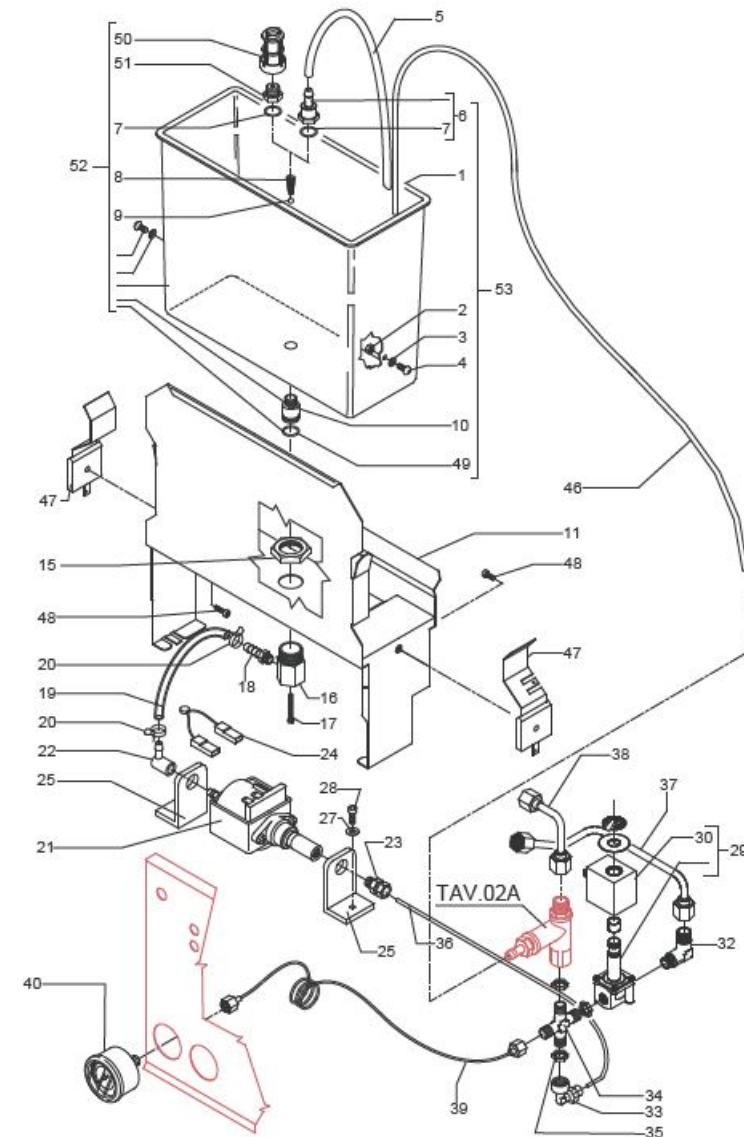

TABLE 1
MAG1S

TABLE 2
MAG1S

POS	CODE	DESCRIPTION
1	7373006.03	TANK
2	7812601	NUT M4 STAINLESS STEEL
3	7374004	WASHER D4 NYLON
4	7819908	SCREW TTEI M4X8
5	5194540	HOSE 8X5 L=300 SILICONE
6	5224409	RUBBER-HOLDER D7,5
7	7496073.01	OR GASKET 115 EP856
8	5471521.01	COUPLING SPRING
9	5471509	BALL 7/32" AISI 304
10	5224617	GASKET-HOLDER D14.5 X 25 OT
11	5963009.03	ASSEMBLY TANK SUPPORT
15	5221830	NUT M20 H5 OT
16	5225228	FITTING M20 H28.5 OT
17	7826206	SCREW TCI M3X30 UNI 6107 OT
18	5225246	FITTING 1/8"G CONIC ES.10 H33 OT
19	5194529	CRISTAL HOSE D6 X 9 L=150MM
20	7611512	CLAMP
21	7731018	VIBRATION PUMP EX5 100V C/OR
21	7731019	VIBRATION PUMP EX5 120V WITH OR
21	7731022	VIBRATION PUMP EX5 220V 60HZ WITH OR
21	7731020	VIBRATION PUMP EX5 230V WITH OR
21	7731021	VIBRATION PUMP EX5 240V WITH OR
22	7303006	RUBBER-HOLDER FITTING
23	7303036TR	STRAIGHT FITTING 1/8
24	7634816	THERMIC SAFETY DEVICE 100°C AUTOMATIC
25	7470602	VIBRATION-DAMPING
27	7805009	PLAIN WASHER D5 X 11 X 1
28	7816004	SCREW TCEI M4 X 16
29	7701111	SOLENOID VALVE 2 WAY 115V PARKER
29	7702310	SOLENOID VALVE 2 WAY 230V PARKER

TABLE 2
MAG1S

BEZZERA**MAGICA**

TABLE 2A - (up to 30/10/2012)
MAG1S

POS	CODE	DESCRIPTION
1	5302072	RUBBER-HOLDER FITTING
2	5471506.01	CALIBRATED SPRING D1 H26 AISI 302
3	7496052	OR GASKET 114
4	5224619TP	GASKET-HOLDER
5	7496018	OR GASKET 105 VITON
6	5283049	SURPRESSION VALVE BODY
7	5224615TP	GASKET-HOLDER
8	5471505	SPRING
9	5302017TP	STRAIGHT FITTING M12 H26.5 OT
10	5965165	ASSEMBLY SURPRESSION VALVE 12BAR
11	5493001	GASKET D8 X 4 EPT 70SH