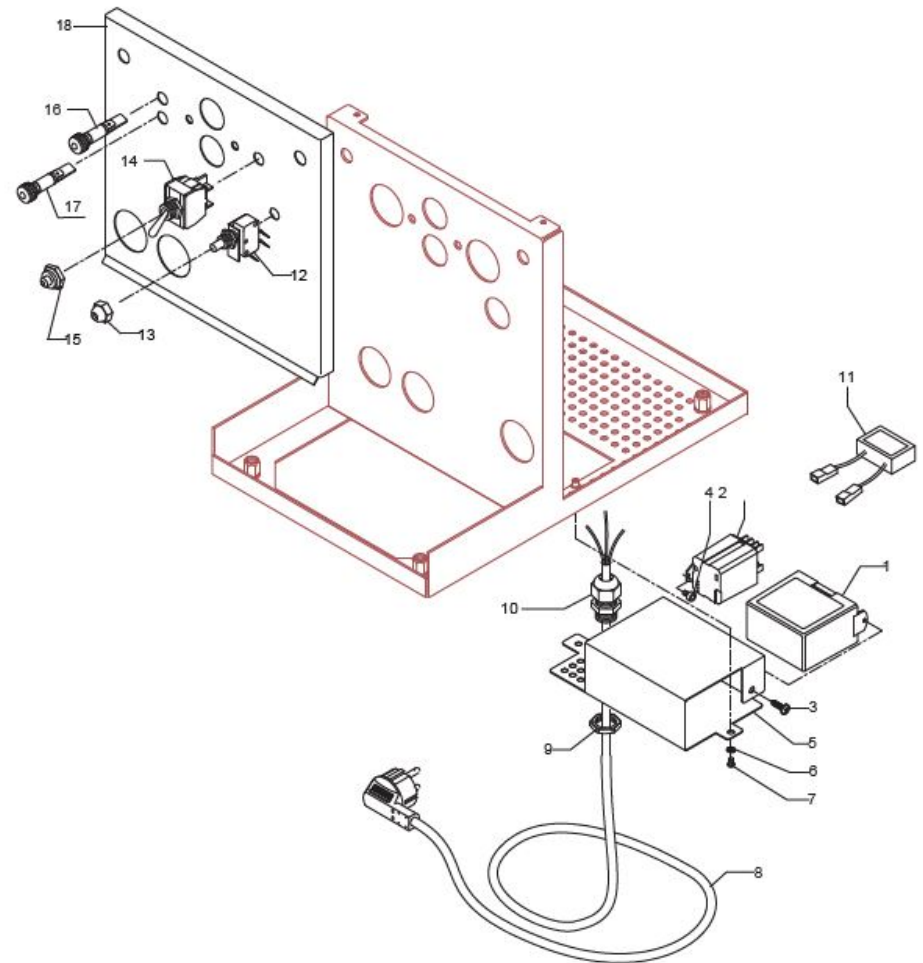

TABLE 5 - (up to 30/11/2015)
MAG1S Mod. PM

TABLE 5 - (from 01/12/2015)
MAG1S Mod. PM

POS	CODE	DESCRIPTION
1	7661033.02PR	LEVEL REGULATOR 3 PROBES 110/120V
1	7661043.01PR	LEVEL REGULATOR 3 PROBES 220/240V
2	7635418	RELAY 16A 110V
2	7635419	RELAY 16A 220/230V
2	7635420	RELAY 16A 240V
3	7819404	TAPPING SCREW TPS D4.8X16 UNI 6955 A2
4	7816017	SCREW TCEI M4X6
5	5035709.02LL	ELECTRIC PARTS SUPPORT PLATE
6	7814001	WASHER D4 DIN 6798A A2
7	7819908	SCREW TTEI M4X8
8	7552001	CABLE WITH AUSTRALIAN PLUG
8	7555003	CABLE WITH SWITZERLAND PLUG
8	7551001	CABLE WITH USA PLUG 125V 15A
8	7551003	CABLE WITH USA PLUG 250V 20A
8	7555001	CABLE WITH SCHUKO PLUG
9	7614006	NUT PG13,5
10	7614007	CABLE-PRESS PG13,5
11	7663005R	FILTER RC
12	7633906	MICROSWITCH 250V
13	5221875CM	NUT M10X0,75
14	7633326	BIPOLAR SWITCH LEVER
15	7372507	SWTCH PROTECTION PLASTIC
16	7633624	GREEN LAMP
17	7633625	ORANGE LAMP
18	5074468.01SG	GROUP FRONTAL STAINLESS STEEL POLISHED

TABLE 5 - (from 01/12/2015)
MAG1S Mod. PM

BEZZERA
MAGICA

 TABLE 5A
 MAG1S Mod. PM PID

POS	CODE	DESCRIPTION
1	5964519	PROBE FOR THERMAL PID
2	5074908SG	GROUP FRONTAL MAGICA PM PID
3	5018468LW	PID SUPPORT
4	7822602	NUT M3
5	7814001	WASHER D4 DIN 6798A A2
6	7663581	CONNECTING CABLE
7	5053026LW	COVER
8	7816016	M3X6 SCREW
9	5191511	SPACER
10	5191510	SPACER
11	7665529	DISPLAY
12	7434021	THERMOSTAT TERMOPID 230/240V
13	5522076	TERMOPID PLATE
14	7633626	RED LED
15	7633326	BIPOLAR SWITCH LEVER
16	7372507	SWTCH PROTECTION PLASTIC
17	7555001	CABLE WITH SCHUKO PLUG
17	7552001	CABLE WITH AUSTRALIAN PLUG
17	7555003	CABLE WITH SWITZERLAND PLUG
17	7551001	CABLE WITH USA PLUG 125V 15A
17	7551003	CABLE WITH USA PLUG 250V 20A
18	7614006	NUT PG13,5
19	7614007	CABLE-PRESS PG13,5
20	7633906	MICROSWITCH 250V
21	5221875CM	NUT M10X0,75
22	7819908	SCREW TTEI M4X8
23	7814001	WASHER D4 DIN 6798A A2
24	5035709.02LW	ELECTRIC PARTS SUPPORT PLATE
25	7819404	TAPPING SCREW TPS D4.8X16 UNI 6955 A2
26	7661043.01PR	LEVEL REGULATOR 3 PROBES 220/240V