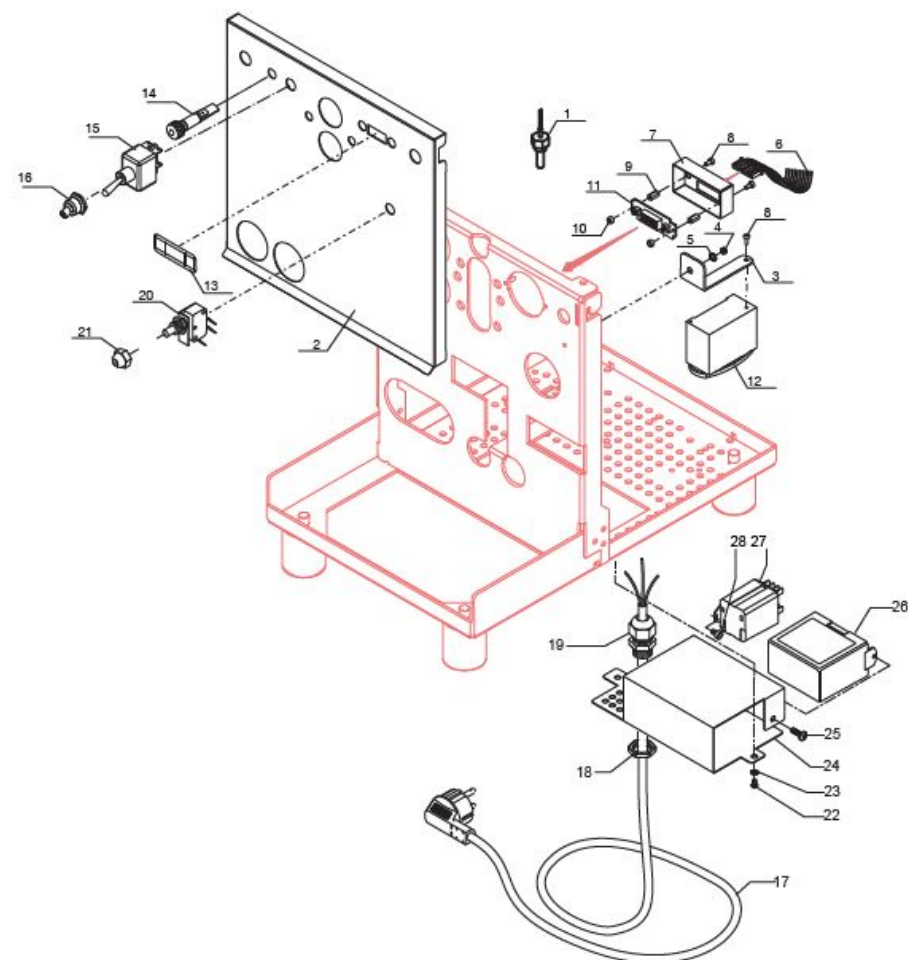

BEZZERA

MAGICA

TABLE 5A
MAG1S Mod. PM PID

POS	CODE	DESCRIPTION
1	5964519	PROBE FOR THERMAL PID
2	5074908SG	GROUP FRONTAL MAGICA PM PID
3	5018468LW	PID SUPPORT
4	7822602	NUT M3
5	7814001	WASHER D4 DIN 6798A A2
6	7663581	CONNECTING CABLE
7	5053026LW	COVER
8	7816016	M3X6 SCREW
9	5191511	SPACER
10	5191510	SPACER
11	7665529	DISPLAY
12	7434021	THERMOSTAT TERMOPID 230/240V
13	5522076	TERMOPID PLATE
14	7633626	RED LED
15	7633326	BIPOLAR SWITCH LEVER
16	7372507	SWTCH PROTECTION PLASTIC
17	7555001	CABLE WITH SCHUKO PLUG
17	7552001	CABLE WITH AUSTRALIAN PLUG
17	7555003	CABLE WITH SWITZERLAND PLUG
17	7551001	CABLE WITH USA PLUG 125V 15A
17	7551003	CABLE WITH USA PLUG 250V 20A
18	7614006	NUT PG13,5
19	7614007	CABLE-PRESS PG13,5
20	7633906	MICROSWITCH 250V
21	5221875CM	NUT M10X0,75
22	7819908	SCREW TTEI M4X8
23	7814001	WASHER D4 DIN 6798A A2
24	5035709.02LW	ELECTRIC PARTS SUPPORT PLATE
25	7819404	TAPPING SCREW TPS D4.8X16 UNI 6955 A2
26	7661043.01PR	LEVEL REGULATOR 3 PROBES 220/240V

BEZZERA

MAGICA

TABLE 5A
MAG1S Mod. PM PID