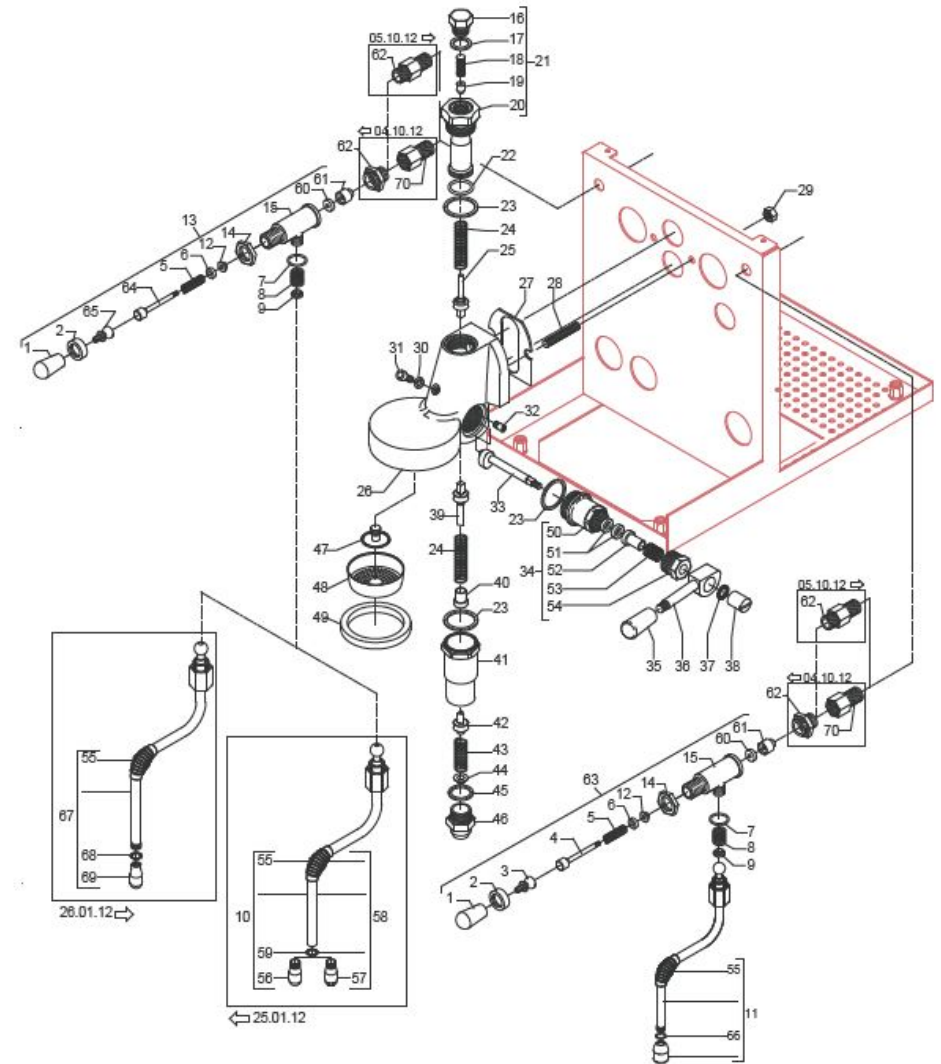

BEZZERA

MAGICA

TABLE 4 - (up to 28/01/2014)
MAG1S

POS	CODE	DESCRIPTION
1	7371511.01	LEVER KNOB
2	5222823CM	RING NUT 3/8
3	5225608	ARTICULATION M8 INOX
4	5260203DL	SHAFT D12X47
5	5471513	SPRING
6	5261801	WASHER D11
7	7496072	OR GASKET 121
8	5471532	SPRING
9	5190501	COMPLETE CUP
10	7479958	ASSEMBLY STEAM HOSE TERMINAL 4 HOLES
11	7479985TW	ASSEMBLY WATER HOSE
12	5494004	GASKET D12 X 6 PTFE GRAPHITIZED
13	5964085AL	ASSEMBLY TAP
14	5221826CM	NUT 3/8
15	5283047TW	TAP BODY OT
16	7479952	UPPER ASSY PLUG
17	7479953	GASKET TF 22X17X2
18	7479954	INOX FILTER D8,5X22
19	7479955	INJECTOR M6X0,75 FORO D0,7
20	7479956	UPPER SLEEVE ASSY
21	7479933	INJECTOR D0.7 UPPER SLEEVE ASSY
22	7479934	GASKET OR 128 VITON
23	7479935	GASKET TF D35X30X2
24	7479936	DELIVERY VALVE SPRING
25	7479937	DELIVERY VALVE ASSY
26	7479940	DELIVERY GROUP BODY
27	7493011	INSULATING
28	5267013	TIE ROD M8 X 31 ASTM A193
29	7812607	NUT M8 UNI 5587 ASTM A194
30	7479938	GASKET TF D10X6X1

BEZZERA

MAGICA

TABLE 4 - (up to 28/01/2014)
MAG1S