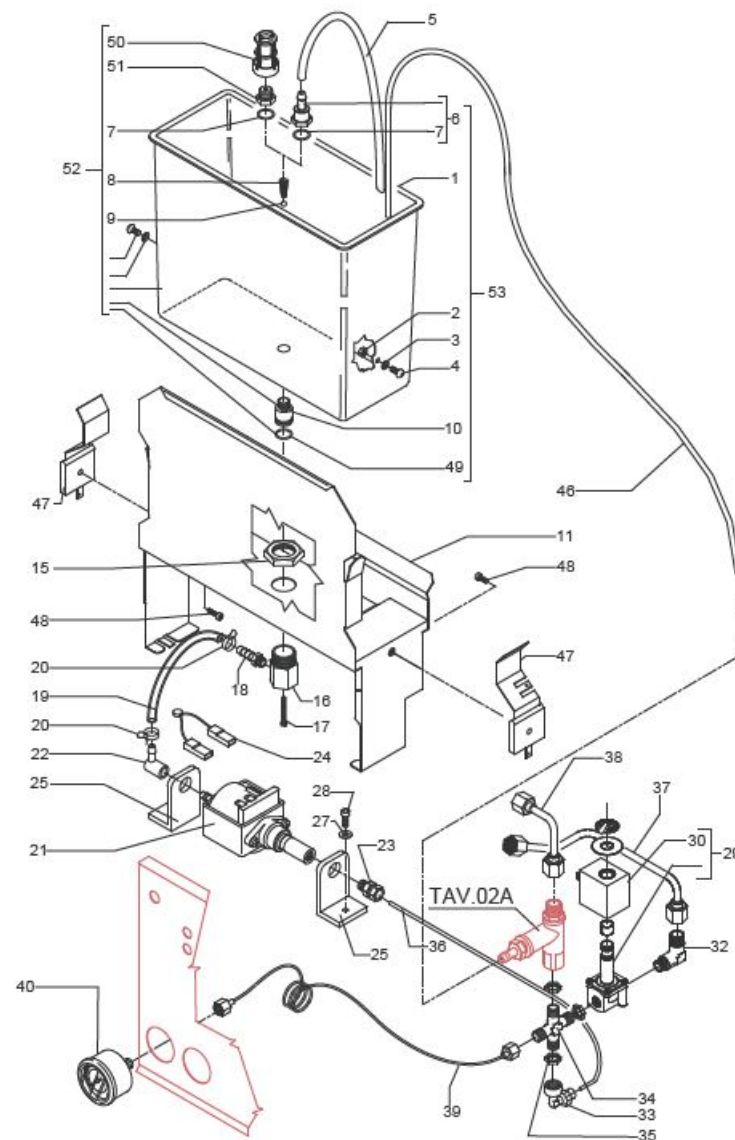

TABLE 2
MAG1S

POS	CODE	DESCRIPTION
1	7373006.03	TANK
2	7812601	NUT M4 STAINLESS STEEL
3	7374004	WASHER D4 NYLON
4	7819908	SCREW TTEI M4X8
5	5194540	HOSE 8X5 L=300 SILICONE
6	5224409	RUBBER-HOLDER D7,5
7	7496073.01	OR GASKET 115 EP856
8	5471521.01	COUPLING SPRING
9	5471509	BALL 7/32" AISI 304
10	5224617	GASKET-HOLDER D14.5 X 25 OT
11	5963009.03	ASSEMBLY TANK SUPPORT
15	5221830	NUT M20 H5 OT
16	5225228	FITTING M20 H28.5 OT
17	7826206	SCREW TCI M3X30 UNI 6107 OT
18	5225246	FITTING 1/8"G CONIC ES.10 H33 OT
19	5194529	CRISTAL HOSE D6 X 9 L=150MM
20	7611512	CLAMP
21	7731018	VIBRATION PUMP EX5 100V C/OR
21	7731019	VIBRATION PUMP EX5 120V WITH OR
21	7731022	VIBRATION PUMP EX5 220V 60HZ WITH OR
21	7731020	VIBRATION PUMP EX5 230V WITH OR
21	7731021	VIBRATION PUMP EX5 240V WITH OR
22	7303006	RUBBER-HOLDER FITTING
23	7303036TR	STRAIGHT FITTING 1/8
24	7634816	THERMIC SAFETY DEVICE 100°C AUTOMATIC
25	7470602	VIBRATION-DAMPING
27	7805009	PLAIN WASHER D5 X 11 X 1
28	7816004	SCREW TCEI M4 X 16
29	7701111	SOLENOID VALVE 2 WAY 115V PARKER
29	7702310	SOLENOID VALVE 2 WAY 230V PARKER

TABLE 2
MAG1S