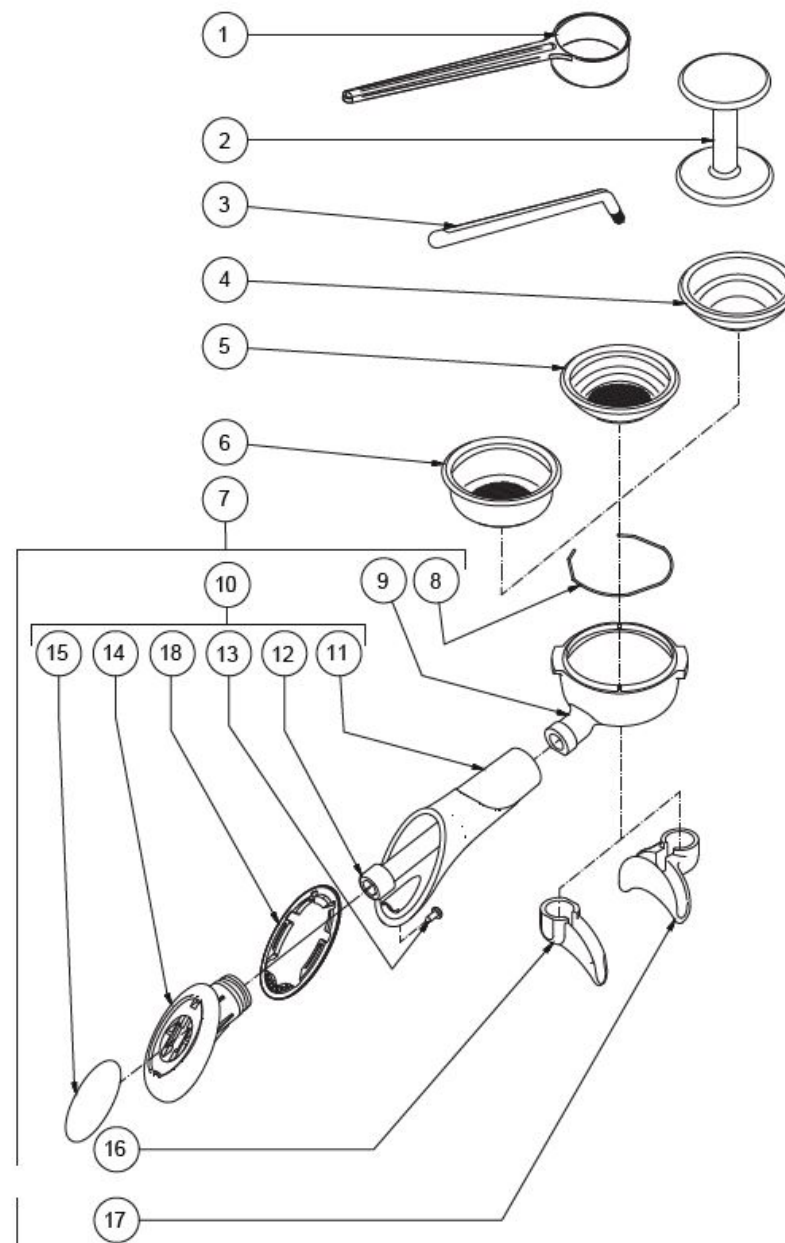

BEZZERA

MAGICA

TABLE 6 - (from 03/12/2012)
MAG1S

POS	CODE	DESCRIPTION
1	7990603	CLEANING BRUSH
2	5373001	COFFEE-PRESS
3	5372101	MEASURER
4	5471003	BLIND FILTER
5	5471031.01	FILTER 1 CUP 8 GRAMS WITH RUN CHANNEL
6	5471026.01	FILTER 2 CUPS 14 GRAMS WITH RUN CHANNEL
6	5471035	FILTER 2 CUPS 16 GRAMS AISI 304 WITH RUN CHANNEL
6	5471021.01	FILTER 2 CUPS 12 GRAMS AISI 304 WITH RUN CHANNEL
7	5965590R	ASSEMBLY COMPLETE FILTER-HOLDER 2 CUPS
7	5965588R	ASSEMBLY COMPLETE FILTER-HOLDER 1 CUP
8	5471527	FILTER-HOLDER SPRING D1.2 AISI 302
9	7479972.01TW	FILTER-HOLDER
10	5978508	KNOB
11	5371203	HANDLE
12	7816026	SCREW TCEI M12X60
13	7809810	SCREW TC M3.5X8
13	7809806	SCREW TC M 3,5X8 PLASTITE
14	5371204	PLUG CHROMED
15	5371205	PLATE WITH LOGO
16	7305006TW	SPOUT 1 WAY
17	7305007TW	SPOUT 2 WAY
18	7493021	GASKET (from 19.06.15)

BEZZERA

MAGICA

TABLE 6 - (from 03/12/2012)
MAG1S