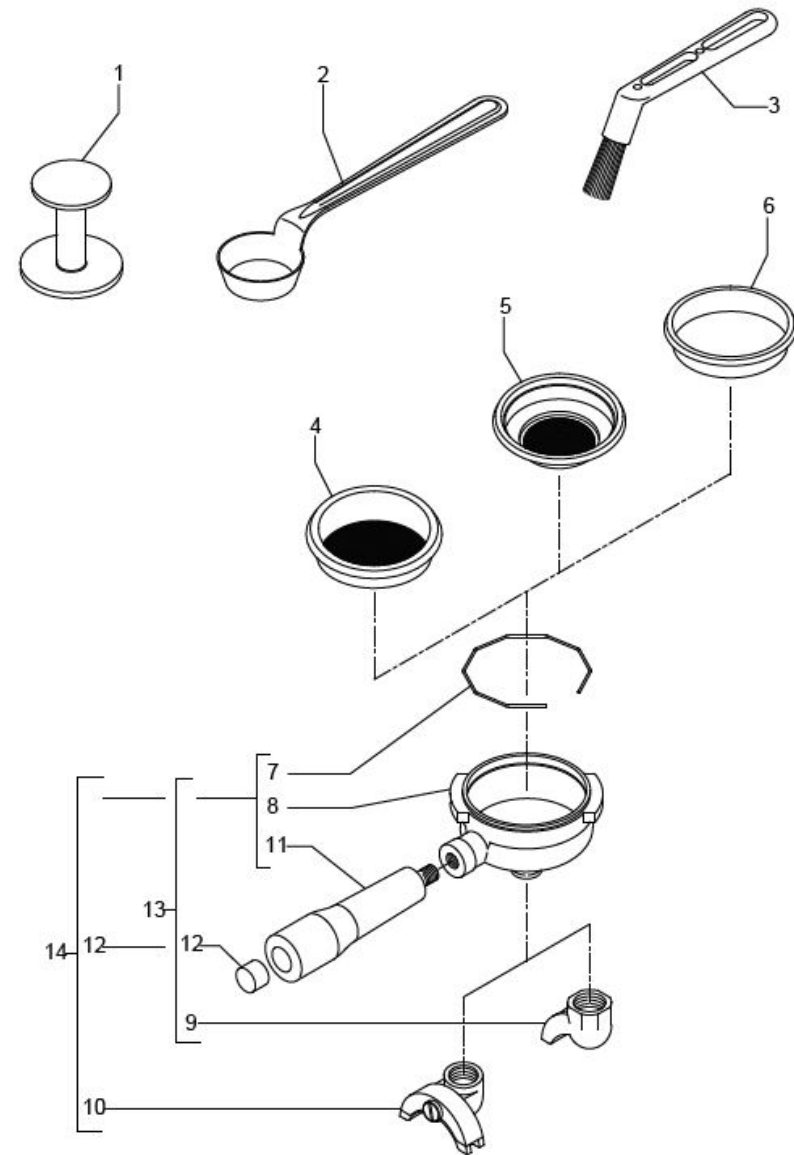

BEZZERA
MAGICA

 TABLE 5A
 MAG1S Mod. PM PID

BEZZERA**MAGICA**

TABLE 5A
MAG1S Mod. PM PID

POS	CODE	DESCRIPTION
26	7661033.02PR	LEVEL REGULATOR 3 PROBES 110/120V
27	7635424.01	RELAY
28	7816017	SCREW TCEI M4X6

BEZZERA**MAGICA**

TABLE 5A
MAG1S Mod. PM PID

BEZZERA

MAGICA

TABLE 6 - (up to 02/12/2012)
MAG1S

POS	CODE	DESCRIPTION
1	5373001	COFFEE-PRESS
2	5372101	MEASURER
3	7990603	CLEANING BRUSH
4	5471026.01	FILTER 2 CUPS 14 GRAMS WITH RUN CHANNEL
4	5471021.01	FILTER 2 CUPS 12 GRAMS AISI 304 WITH RUN CHANNEL
5	5471031.01	FILTER 1 CUP 8 GRAMS WITH RUN CHANNEL
5	5471020.01	FILTER 1 CUP 6 GRAMS WITH RUN CHANNEL
6	5471003	BLIND FILTER
7	5471527	FILTER-HOLDER SPRING D1.2 AISI 302
8	7479972.01TW	FILTER-HOLDER
9	7305006TW	SPOUT 1 WAY
10	7305007TW	SPOUT 2 WAY
11	7371502	KNOB POLISHED
12	5373915CM	KNOB CHROME CAP
13	5965551.02R	ASSEMBLY COMPLETE FILTER-HOLDER 1 CUP
14	5965550.02R	ASSEMBLY FILTER-HOLDER 2 CUPS

BEZZERA

MAGICA

TABLE 6 - (up to 02/12/2012)
MAG1S

BEZZERA

MAGICA

TABLE 6 - (from 03/12/2012)
MAG1S

POS	CODE	DESCRIPTION
1	7990603	CLEANING BRUSH
2	5373001	COFFEE-PRESS
3	5372101	MEASURER
4	5471003	BLIND FILTER
5	5471031.01	FILTER 1 CUP 8 GRAMS WITH RUN CHANNEL
6	5471026.01	FILTER 2 CUPS 14 GRAMS WITH RUN CHANNEL
6	5471035	FILTER 2 CUPS 16 GRAMS AISI 304 WITH RUN CHANNEL
6	5471021.01	FILTER 2 CUPS 12 GRAMS AISI 304 WITH RUN CHANNEL
7	5965590R	ASSEMBLY COMPLETE FILTER-HOLDER 2 CUPS
7	5965588R	ASSEMBLY COMPLETE FILTER-HOLDER 1 CUP
8	5471527	FILTER-HOLDER SPRING D1.2 AISI 302
9	7479972.01TW	FILTER-HOLDER
10	5978508	KNOB
11	5371203	HANDLE
12	7816026	SCREW TCEI M12X60
13	7809810	SCREW TC M3.5X8
13	7809806	SCREW TC M 3,5X8 PLASTITE
14	5371204	PLUG CHROMED
15	5371205	PLATE WITH LOGO
16	7305006TW	SPOUT 1 WAY
17	7305007TW	SPOUT 2 WAY
18	7493021	GASKET (from 19.06.15)