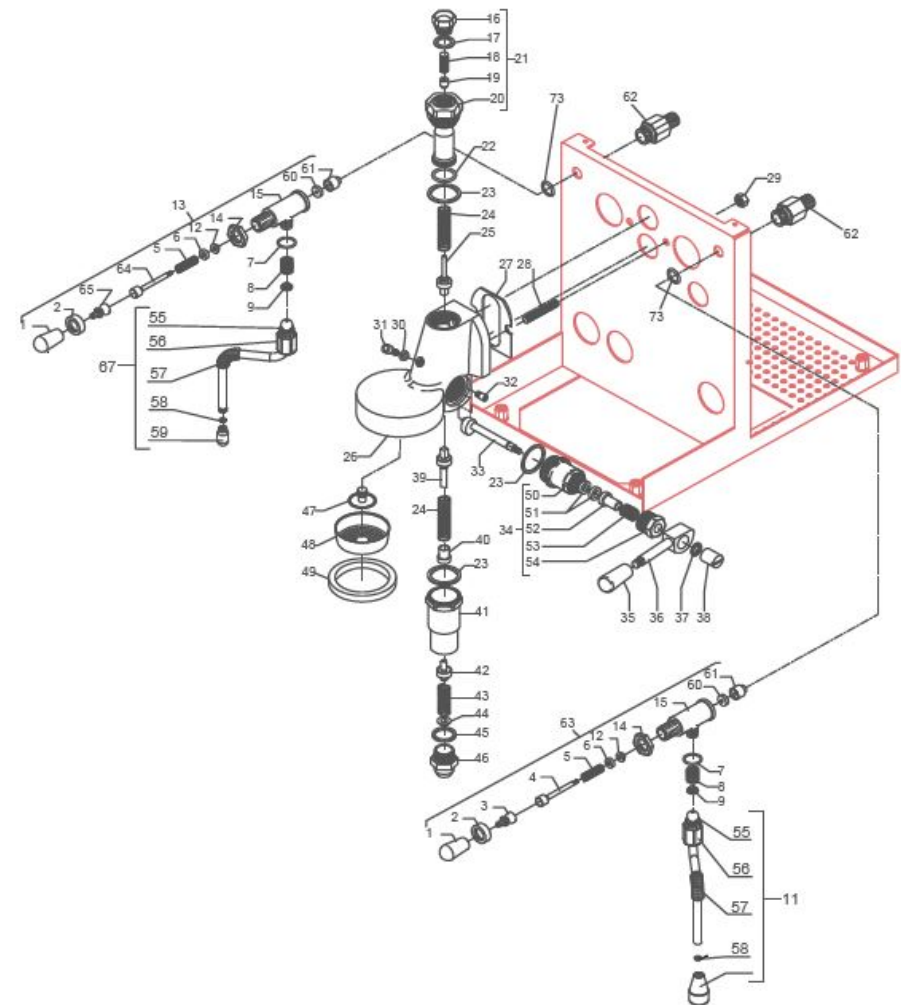

BEZZERA

MAGICA

TABLE 4 - (from 29/01/2014)
MAG1S

TABLE 4 - (from 29/01/2014)
MAG1S

POS	CODE	DESCRIPTION
62	5225417TP	FITTING M14XM13 WHIT OR
63	5964084.01AL	ASSEMBLY TAP WITH OR
64	5260204DL	SHAFT D12X47
65	5225610	ARTICULATION M8 INOX
67	7479990.01TW	ASSEMBLY STEAM HOSE TERMINAL 2 HOLES
73	7496052	OR GASKET 114

TABLE 4 - (from 29/01/2014)
MAG1S

TABLE 5 - (up to 30/11/2015)
MAG1S Mod. PM

POS	CODE	DESCRIPTION
1	7661033.01	LEVEL REGULATOR 3 PROBES 110/120V
1	7661034.01	LEVEL REGULATOR 3 PROBES 220/230V
1	7661035.01	LEVEL REGULATOR 3 PROBES 240V
2	7635418	RELAY 16A 110V
2	7635419	RELAY 16A 220/230V
2	7635420	RELAY 16A 240V
3	7819404	TAPPING SCREW TPS D4.8X16 UNI 6955 A2
4	7816017	SCREW TCEI M4X6
5	5035709.01LL	ELECTRIC PARTS SUPPORT PLATE
6	7814001	WASHER D4 DIN 6798A A2
7	7819908	SCREW TTEI M4X8
8	7551001	CABLE WITH USA PLUG 125V 15A
8	7551003	CABLE WITH USA PLUG 250V 20A
8	7555001	CABLE WITH SCHUKO PLUG
8	7552001	CABLE WITH AUSTRALIAN PLUG
8	7555003	CABLE WITH SWITZERLAND PLUG
9	7614006	NUT PG13,5
10	7614007	CABLE-PRESS PG13,5
11	7663005R	FILTER RC
12	7633906	MICROSWITCH 250V
13	5221875CM	NUT M10X0,75
14	7633326	BIPOLAR SWITCH LEVER
15	7372507	SWTCH PROTECTION PLASTIC
16	7633622	GREEN LAMP 110/240V
17	7633621	ORANGE LAMP 110/240V