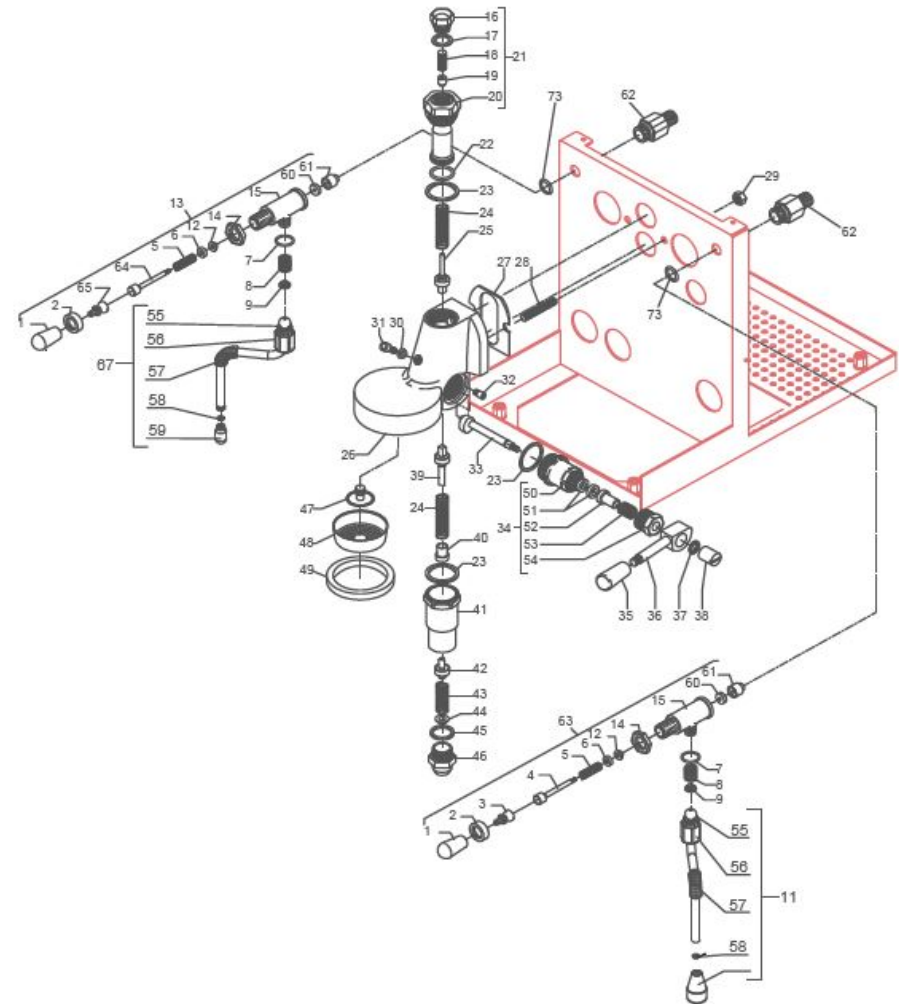

BEZZERA

MAGICA

TABLE 4 - (from 29/01/2014)
MAG1S

POS	CODE	DESCRIPTION
1	7371511.01	LEVER KNOB
2	5222823CM	RING NUT 3/8"
3	5225608	ARTICULATION M8 INOX
4	5260203DL	SHAFT D12X47
5	5471513	SPRING
6	5261801	WASHER D11
7	7496072	OR GASKET 121
8	5471532	SPRING
9	5190501	COMPLETE CUP
11	7479985.01TW	ASSEMBLY WATER HOSE
12	5494004	GASKET D12 X 6 PTFE GRAPHITIZED
13	5964085.01AL	ASSEMBLY TAP WITH OR
14	5221826CM	NUT 3/8
15	5283055TW	TAP BODY OT FOR OR
16	7479952	UPPER ASSY PLUG
17	7479953	GASKET TF 22X17X2
18	7479954	INOX FILTER D8,5X22
19	7479955	INJECTOR M6X0,75 FORO D0,7
20	7479956	UPPER SLEEVE ASSY
21	7479933	INJECTOR D0.7 UPPER SLEEVE ASSY
22	7479934	GASKET OR 128 VITON
23	7479935	GASKET TF D35X30X2
24	7479936	DELIVERY VALVE SPRING
25	7479937	DELIVERY VALVE ASSY
26	7479940	DELIVERY GROUP BODY
27	7493011	INSULATING
28	5267013	TIE ROD M8 X 31 ASTM A193
29	7812607	NUT M8 UNI 5587 ASTM A194
30	7479938	GASKET TF D10X6X1
31	7479939	SCREW TCE M6X8

BEZZERA

MAGICA

TABLE 4 - (from 29/01/2014)
MAG1S