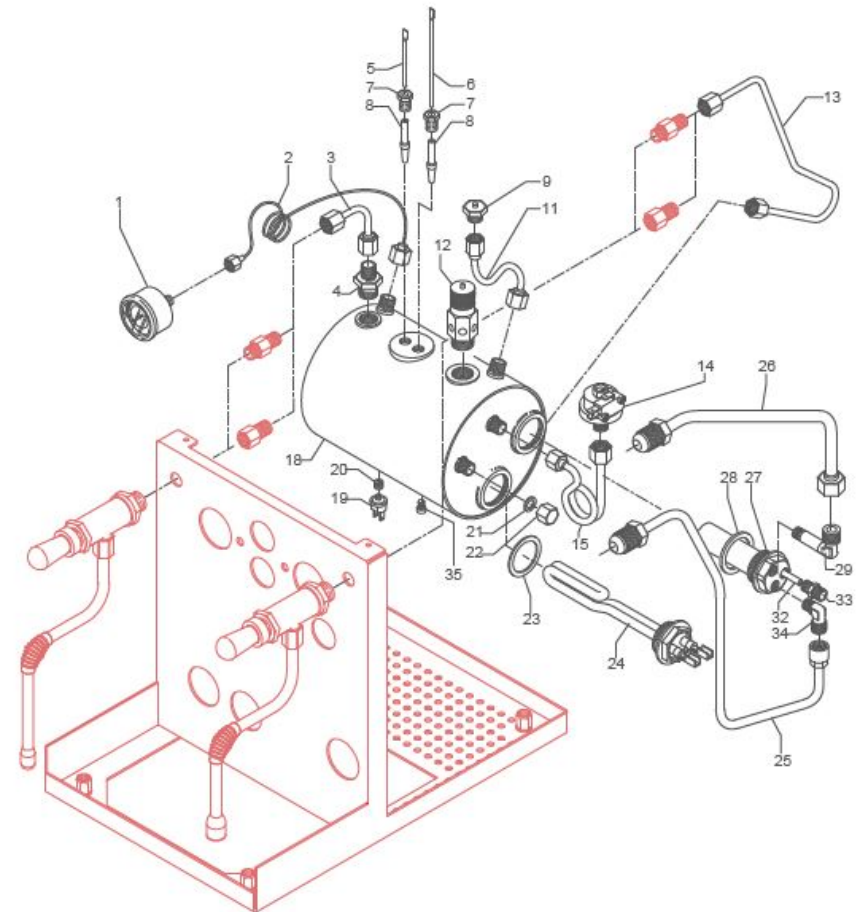

TABLE 3
MAG1S

TABLE 3
MAG1S

POS	CODE	DESCRIPTION
33	5302006TP	STRAIGHT FITTING 1/8"
34	5301520TR	UNION ELBOW 1/8"
35	5227002	SCREW M8 X 6 OT

TABLE 3
MAG1S

BEZZERA

MAGICA

TABLE 4 - (up to 28/01/2014)
MAG1S

POS	CODE	DESCRIPTION
1	7371511.01	LEVER KNOB
2	5222823CM	RING NUT 3/8
3	5225608	ARTICULATION M8 INOX
4	5260203DL	SHAFT D12X47
5	5471513	SPRING
6	5261801	WASHER D11
7	7496072	OR GASKET 121
8	5471532	SPRING
9	5190501	COMPLETE CUP
10	7479958	ASSEMBLY STEAM HOSE TERMINAL 4 HOLES
11	7479985TW	ASSEMBLY WATER HOSE
12	5494004	GASKET D12 X 6 PTFE GRAPHITIZED
13	5964085AL	ASSEMBLY TAP
14	5221826CM	NUT 3/8
15	5283047TW	TAP BODY OT
16	7479952	UPPER ASSY PLUG
17	7479953	GASKET TF 22X17X2
18	7479954	INOX FILTER D8,5X22
19	7479955	INJECTOR M6X0,75 FORO D0,7
20	7479956	UPPER SLEEVE ASSY
21	7479933	INJECTOR D0.7 UPPER SLEEVE ASSY
22	7479934	GASKET OR 128 VITON
23	7479935	GASKET TF D35X30X2
24	7479936	DELIVERY VALVE SPRING
25	7479937	DELIVERY VALVE ASSY
26	7479940	DELIVERY GROUP BODY
27	7493011	INSULATING
28	5267013	TIE ROD M8 X 31 ASTM A193
29	7812607	NUT M8 UNI 5587 ASTM A194
30	7479938	GASKET TF D10X6X1