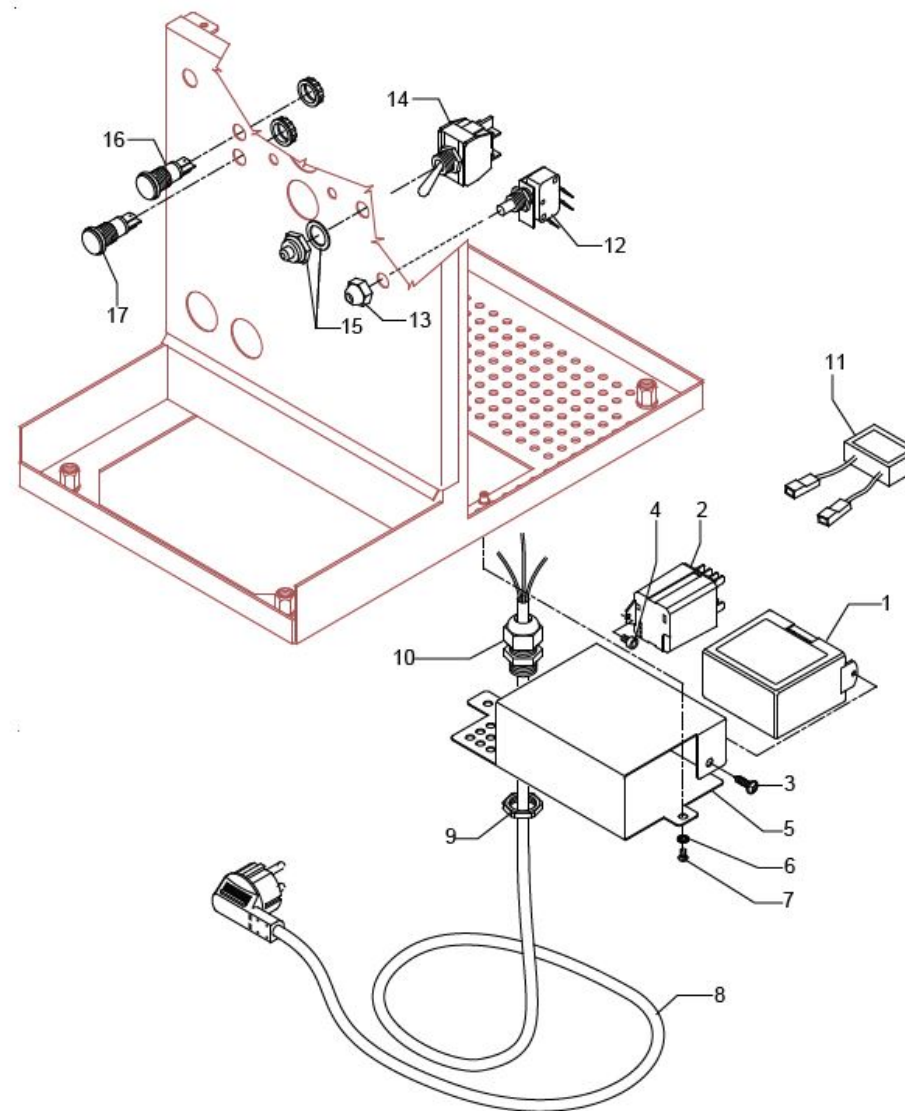

TABLE 5 - (up to 30/11/2015)
MAG1S Mod. PM

TABLE 5 - (from 01/12/2015)
MAG1S Mod. PM

POS	CODE	DESCRIPTION
1	7661033.02PR	LEVEL REGULATOR 3 PROBES 110/120V
1	7661043.01PR	LEVEL REGULATOR 3 PROBES 220/240V
2	7635418	RELAY 16A 110V
2	7635419	RELAY 16A 220/230V
2	7635420	RELAY 16A 240V
3	7819404	TAPPING SCREW TPS D4.8X16 UNI 6955 A2
4	7816017	SCREW TCEI M4X6
5	5035709.02LL	ELECTRIC PARTS SUPPORT PLATE
6	7814001	WASHER D4 DIN 6798A A2
7	7819908	SCREW TTEI M4X8
8	7552001	CABLE WITH AUSTRALIAN PLUG
8	7555003	CABLE WITH SWITZERLAND PLUG
8	7551001	CABLE WITH USA PLUG 125V 15A
8	7551003	CABLE WITH USA PLUG 250V 20A
8	7555001	CABLE WITH SCHUKO PLUG
9	7614006	NUT PG13,5
10	7614007	CABLE-PRESS PG13,5
11	7663005R	FILTER RC
12	7633906	MICROSWITCH 250V
13	5221875CM	NUT M10X0,75
14	7633326	BIPOLAR SWITCH LEVER
15	7372507	SWTCH PROTECTION PLASTIC
16	7633624	GREEN LAMP
17	7633625	ORANGE LAMP
18	5074468.01SG	GROUP FRONTAL STAINLESS STEEL POLISHED

TABLE 5 - (from 01/12/2015)
MAG1S Mod. PM

BEZZERA
MAGICA

 TABLE 5A
 MAG1S Mod. PM PID

POS	CODE	DESCRIPTION
1	5964519	PROBE FOR THERMAL PID
2	5074908SG	GROUP FRONTAL MAGICA PM PID
3	5018468LW	PID SUPPORT
4	7822602	NUT M3
5	7814001	WASHER D4 DIN 6798A A2
6	7663581	CONNECTING CABLE
7	5053026LW	COVER
8	7816016	M3X6 SCREW
9	5191511	SPACER
10	5191510	SPACER
11	7665529	DISPLAY
12	7434021	THERMOSTAT TERMOPID 230/240V
13	5522076	TERMOPID PLATE
14	7633626	RED LED
15	7633326	BIPOLAR SWITCH LEVER
16	7372507	SWTCH PROTECTION PLASTIC
17	7555001	CABLE WITH SCHUKO PLUG
17	7552001	CABLE WITH AUSTRALIAN PLUG
17	7555003	CABLE WITH SWITZERLAND PLUG
17	7551001	CABLE WITH USA PLUG 125V 15A
17	7551003	CABLE WITH USA PLUG 250V 20A
18	7614006	NUT PG13,5
19	7614007	CABLE-PRESS PG13,5
20	7633906	MICROSWITCH 250V
21	5221875CM	NUT M10X0,75
22	7819908	SCREW TTEI M4X8
23	7814001	WASHER D4 DIN 6798A A2
24	5035709.02LW	ELECTRIC PARTS SUPPORT PLATE
25	7819404	TAPPING SCREW TPS D4.8X16 UNI 6955 A2
26	7661043.01PR	LEVEL REGULATOR 3 PROBES 220/240V