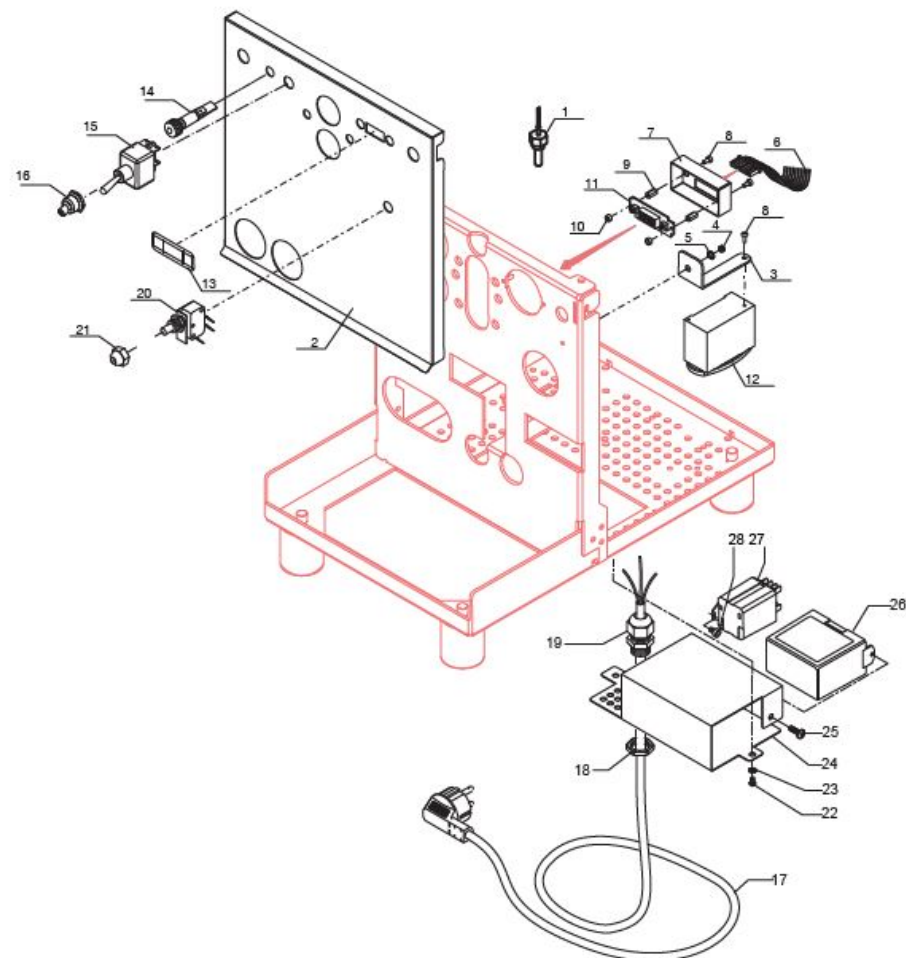

BEZZERA
MAGICA

 TABLE 5A
 MAG1S Mod. PM PID

BEZZERA**MAGICA**

TABLE 5A
MAG1S Mod. PM PID

POS	CODE	DESCRIPTION
26	7661033.02PR	LEVEL REGULATOR 3 PROBES 110/120V
27	7635424.01	RELAY
28	7816017	SCREW TCEI M4X6

BEZZERA**MAGICA**

TABLE 5A
MAG1S Mod. PM PID

BEZZERA

MAGICA

TABLE 6 - (up to 02/12/2012)
MAG1S

POS	CODE	DESCRIPTION
1	5373001	COFFEE-PRESS
2	5372101	MEASURER
3	7990603	CLEANING BRUSH
4	5471026.01	FILTER 2 CUPS 14 GRAMS WITH RUN CHANNEL
4	5471021.01	FILTER 2 CUPS 12 GRAMS AISI 304 WITH RUN CHANNEL
5	5471031.01	FILTER 1 CUP 8 GRAMS WITH RUN CHANNEL
5	5471020.01	FILTER 1 CUP 6 GRAMS WITH RUN CHANNEL
6	5471003	BLIND FILTER
7	5471527	FILTER-HOLDER SPRING D1.2 AISI 302
8	7479972.01TW	FILTER-HOLDER
9	7305006TW	SPOUT 1 WAY
10	7305007TW	SPOUT 2 WAY
11	7371502	KNOB POLISHED
12	5373915CM	KNOB CHROME CAP
13	5965551.02R	ASSEMBLY COMPLETE FILTER-HOLDER 1 CUP
14	5965550.02R	ASSEMBLY FILTER-HOLDER 2 CUPS