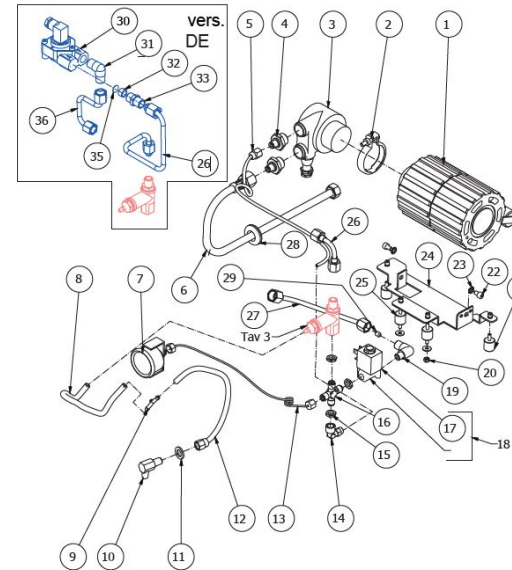

BEZZERA

BZ16

TABLE 2A
BZ16 Mod. R

POS	CODE	DESCRIPTION
1	7741005	ELECTRIC MOTOR 110V
1	7742404	ELECTRIC MOTOR 220/240V 50/60HZ
2	7611508	PUMP CLAMP
3	7730509	PUMP 50-70L/H+CLAMP+JOINT
4	5302023	STRAIGHT FITTING 1/8"
5	5194574.01LL	PUMP-SOLENOID VALVE HOSE
6	7200514	FLEXIBLE HOSE 3/8"
7	7432523	PRESSURE GAUGE D40 16BAR
8	5194633	HOSE D6X4 L=200MM SILICONE
9	7303033	FITTING
10	5283018CM	DRAIN FITTING FOR SURPRESSION VALVE 1/8G CHROMED
11	7815001	WASHER D10 UNI 6592 A2
12	5194566LL	SURPRESSION VALVE HOSE
13	7400902	BOYLER-MANOMETER CAPILLARY
14	7303034TR	UNION ELBOW 1/8"
15	5221844	NUT 1/8"
16	7304001TR	UNION 1/8"
17	7630327	SOLENOID VALVE COIL 110V PARKER
17	7630328	SOLENOID VALVE COIL 220/230V PARKER
17	7630329	SOLENOID VALVE COIL 240V PARKER
18	7701111	SOLENOID VALVE 2 WAY 115V PARKER
18	7702310	SOLENOID VALVE 2 WAY 230V PARKER
18	7702409	SOLENOID VALVE 2 WAY 240V PARKER
19	5301504TR	UNION ELBOW 1/8"
20	7822603	NUT M4
21	7474219	FEET
22	7816027	SCREW TCEI M5X8
23	7814002	NOTCHED WASHER D5 DIN 6798A A2
24	5037837.01LL	PUMP SQUARE
25	7470604	VIBRATION-DAMPING

BEZZERA

BZ16

TABLE 2A
BZ16 Mod. R