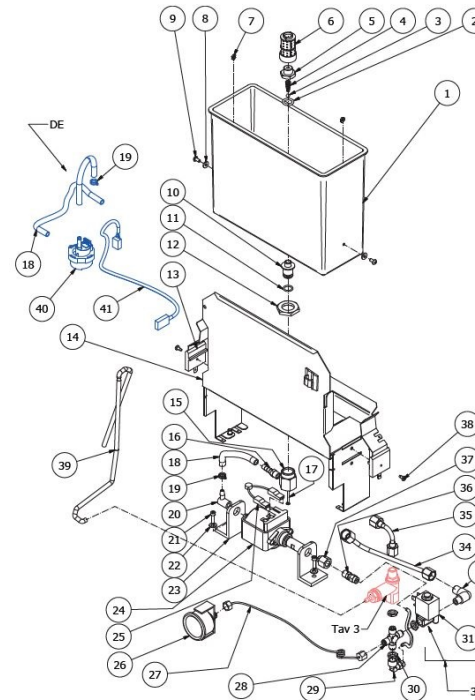

POS	CODE	DESCRIPTION
1	7373006.03	TANK
2	7496073.01	OR GASKET 115 EP856
3	5471509	BALL 7/32 AISI 304
4	5471521.01	COUPLING SPRING
5	5302065	REDUCTION GEAR 1/4"
6	7374002	FILTER 1/4"
7	7812601	NUT M4 STAINLESS STEEL
8	7374004	WASHER D4 NYLON
9	7819908	SCREW TTEI M4X8
10	5224617	GASKET-HOLDER D14.5 X 25 OT
11	7496076	OR GASKET 112 EPDM 70SH
12	5221830	NUT M20 H5 OT
13	5471535	TANK SUPPORT SHAPED SPRING
14	5963009.03	ASSEMBLY TANK SUPPORT
15	5225228	FITTING M20 H28.5 OT
16	5225246	FITTING 1/8"G CONIC ES.10 H33 OT
17	7826206	SCREW TCI M3X30 UNI 6107 OT
18	5194529	CRISTAL HOSE D6 X 9 L=150MM
18	5194632LL	CRISTAL HOSE D8X5X1.5 (mod.DE)
19	7611512	CLAMP
20	7303006	RUBBER-HOLDER FITTING
21	7816004	SCREW TCEI M4 X 16
22	7805009	PLAIN WASHER D5 X 11 X 1
23	7470602	VIBRATION-DAMPING
24	7731018	VIBRATION PUMP EX5 100V C/OR
24	7731019	VIBRATION PUMP EX5 120V WITH OR
24	7731022	VIBRATION PUMP EX5 220V 60HZ WITH OR
24	7731020	VIBRATION PUMP EX5 230V WITH OR
24	7731021	VIBRATION PUMP EX5 240V WITH OR
25	7634816	THERMIC SAFETY DEVICE 100°C AUTOMATIC

BEZZERA

BZ16

TABLE 2
BZ16 Mod. S

BEZZERA

BZ16

TABLE 2
BZ16 Mod. S

POS	CODE	DESCRIPTION
26	7432523	PRESSURE GAUGE D40 16BAR
27	7400902	BOYLER-MANOMETER CAPILLARY
28	7304001TR	UNION 1/8"
29	7303034TR	UNION ELBOW 1/8"
30	5221844	NUT 1/8"
31	7630327	SOLENOID VALVE COIL 110V PARKER
31	7630328	SOLENOID VALVE COIL 220/230V PARKER
31	7630329	SOLENOID VALVE COIL 240V PARKER
32	7702310	SOLENOID VALVE 2 WAY 230V PARKER
32	7702409	SOLENOID VALVE 2 WAY 240V PARKER
32	7701111	SOLENOID VALVE 2 WAY 115V PARKER
33	5301504TR	UNION ELBOW 1/8"
34	5162237.01LL	BOILER LOAD HOSE
35	5162236.01LL	SURPRESSION VALVE - HEAT EXCHANGER HOSE
36	7303036TR	STRAIGHT FITTING 1/8"
37	5225418TP	FITTING 1/8"
38	7809806	SCREW TC M 3,5X8 PLASTITE
39	5194508.01LL	COMPLETE SURPRESSION VALVE HOSE
40	7431002	FLOW METER
41	7663595	VOLUMETRIC COUNTER CABLE BZ16DE S