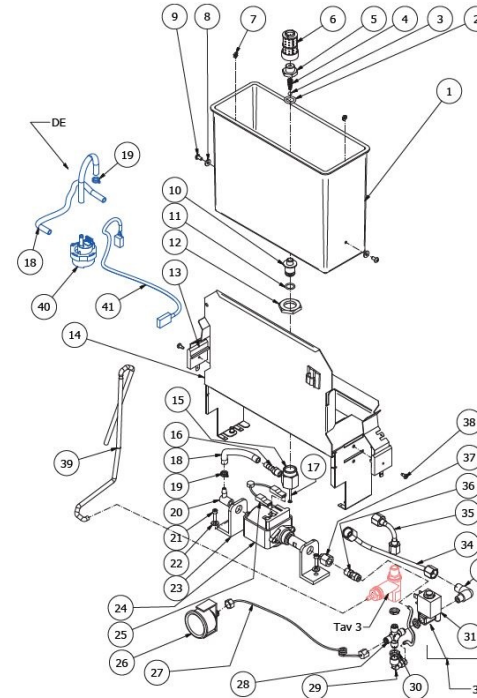

BEZZERA

BZ16

TABLE 2
BZ16 Mod. S

BEZZERA

BZ16

TABLE 2
BZ16 Mod. S

POS	CODE	DESCRIPTION
26	7432523	PRESSURE GAUGE D40 16BAR
27	7400902	BOYLER-MANOMETER CAPILLARY
28	7304001TR	UNION 1/8"
29	7303034TR	UNION ELBOW 1/8"
30	5221844	NUT 1/8"
31	7630327	SOLENOID VALVE COIL 110V PARKER
31	7630328	SOLENOID VALVE COIL 220/230V PARKER
31	7630329	SOLENOID VALVE COIL 240V PARKER
32	7702310	SOLENOID VALVE 2 WAY 230V PARKER
32	7702409	SOLENOID VALVE 2 WAY 240V PARKER
32	7701111	SOLENOID VALVE 2 WAY 115V PARKER
33	5301504TR	UNION ELBOW 1/8"
34	5162237.01LL	BOILER LOAD HOSE
35	5162236.01LL	SURPRESSION VALVE - HEAT EXCHANGER HOSE
36	7303036TR	STRAIGHT FITTING 1/8"
37	5225418TP	FITTING 1/8"
38	7809806	SCREW TC M 3,5X8 PLASTITE
39	5194508.01LL	COMPLETE SURPRESSION VALVE HOSE
40	7431002	FLOW METER
41	7663595	VOLUMETRIC COUNTER CABLE BZ16DE S

BEZZERA

BZ16

TABLE 2
BZ16 Mod. S

BEZZERA

BZ16

TABLE 2A
BZ16 Mod. R

POS	CODE	DESCRIPTION
1	7741005	ELECTRIC MOTOR 110V
1	7742404	ELECTRIC MOTOR 220/240V 50/60HZ
2	7611508	PUMP CLAMP
3	7730509	PUMP 50-70L/H+CLAMP+JOINT
4	5302023	STRAIGHT FITTING 1/8"
5	5194574.01LL	PUMP-SOLENOID VALVE HOSE
6	7200514	FLEXIBLE HOSE 3/8"
7	7432523	PRESSURE GAUGE D40 16BAR
8	5194633	HOSE D6X4 L=200MM SILICONE
9	7303033	FITTING
10	5283018CM	DRAIN FITTING FOR SURPRESSION VALVE 1/8G CHROMED
11	7815001	WASHER D10 UNI 6592 A2
12	5194566LL	SURPRESSION VALVE HOSE
13	7400902	BOYLER-MANOMETER CAPILLARY
14	7303034TR	UNION ELBOW 1/8"
15	5221844	NUT 1/8"
16	7304001TR	UNION 1/8"
17	7630327	SOLENOID VALVE COIL 110V PARKER
17	7630328	SOLENOID VALVE COIL 220/230V PARKER
17	7630329	SOLENOID VALVE COIL 240V PARKER
18	7701111	SOLENOID VALVE 2 WAY 115V PARKER
18	7702310	SOLENOID VALVE 2 WAY 230V PARKER
18	7702409	SOLENOID VALVE 2 WAY 240V PARKER
19	5301504TR	UNION ELBOW 1/8"
20	7822603	NUT M4
21	7474219	FEET
22	7816027	SCREW TCEI M5X8
23	7814002	NOTCHED WASHER D5 DIN 6798A A2
24	5037837.01LL	PUMP SQUARE
25	7470604	VIBRATION-DAMPING