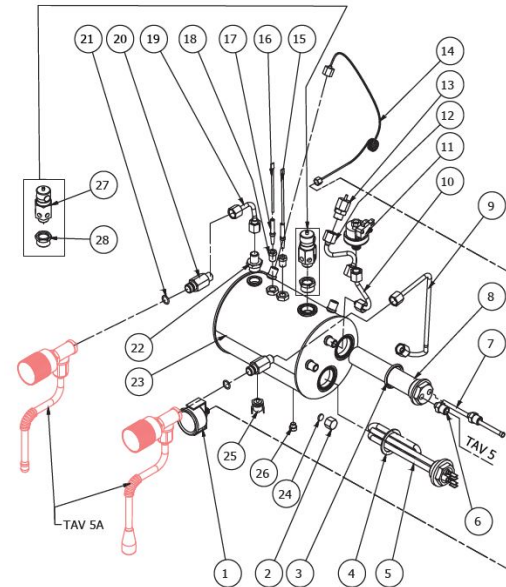

BEZZERA

BZ16

TABLE 4
BZ16

POS	CODE	DESCRIPTION
1	7432522	PRESSURE GAUGE D40 3BAR
2	5221813	CAP NUT M12
3	5495007	GASKET D32 X 3 BRASS
4	5492025	GASKET D42x32x2 PTFE
5	5722240TP	HEATING ELEMENT COPPER 220/240V - 1250/1450W
5	5721127TP	HEATING ELEMENT 1350 110V
6	5302006TP	STRAIGHT FITTING 1/8"
7	5192301	SUCTION HOSE D6 L=130MM PTFE
8	5329019DC-AL	2 HOLES HEAT EXCHANGER 140MM
9	5162233LL	WATER TAP HOSE
10	5162402.01LL	PRESSURE SWITCH HOSE
11	7433013	PRESSOSTAT XP/100 1/4"
12	5162239.01LL	VALVE HOSE
13	7452511	VALVE
14	7400901	PRESSURE GAUGE CAPILLARY
15	5265812	MINIMUM LEVEL PROBE D3 X 110 X 4.8
16	5265819	LEVEL PROBE D3 X 80 X 6.3
17	5192001	PROBE SHEATH D8 X 45 HOLE D3 PTFE
18	5225205	STRAIGHT FITTING M10 OT
19	5162234LL	STEAM TAP HOSE
20	5225417TP	FITTING M14XM13 WHIT OR
21	7496052	OR GASKET 114
22	5302005	STRAIGHT FITTING 3/8"
23	5320501.02BL	ASSEMBLY BOILER POLISHED
24	5492008	GASKET D10.5 X 2
25	7634808	THERMIC SAFETY DEVICE 250V 95-C AUTOMATIC
26	5227002	SCREW M8 X 6 OT
27	7452509.02	SAFETY VALVE (from 01.03.11)
28	5225413	REDUCTION GEAR 1/2"

BEZZERA

BZ16

TABLE 4
BZ16