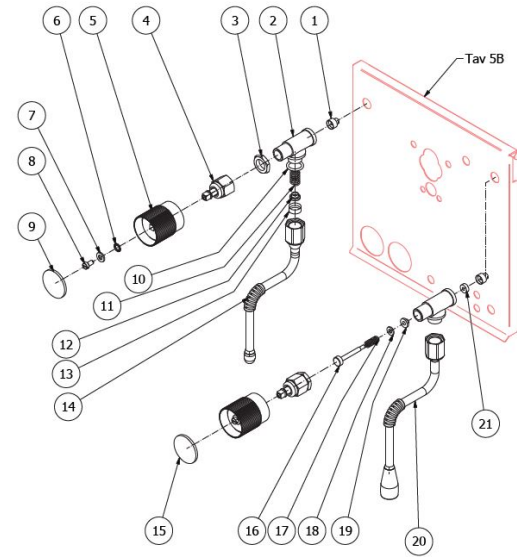

BZ16

TABLE 5
BZ16

BEZZERA

BZ16

TABLE 5A
BZ16

POS	CODE	DESCRIPTION
1	5224603	GASKET HOLDER D12X12 OT
2	5283055TW	TAP BODY OT FOR OR
3	5221826CM	NUT 3/8"
4	5964098	ASSEMBLY CHROMED TAP SHAFT
5	5371802	KNOB D40 ABS BLACK
6	7804002	FAN WASHER D6 DIN 6798A
7	7805004	PLAIN WASHER D6 UNI 6592 FEZN
8	7826202	SCREW M5X10
9	5373903CM	KNOB STEAM CHROMED COVER
10	7496072	OR GASKET 121
11	5471532	SPRING
12	5190501	COMPLETE CUP
13	5494017	OR GASKET 115 EP856
14	7479990.02TW	STEAM HOSE 2 HOLES TERMINAL
15	5373904CM	KNOB WATER CHROMED COVER
16	5260203DL	SHAFT D12X47
17	5471513	SPRING
18	5261801	WASHER D11
19	5494004	GASKET D12 X 6 PTFE GRAPHITIZED
20	7479985.02TW	WATER HOSE WELDED INOX
21	5496042	GASKET D11X4X4 EPT 70 (C6)

BEZZERA

BZ16

TABLE 5A
BZ16

BEZZERA

BZ16

TABLE 5B
BZ16

POS	CODE	DESCRIPTION
1	7633326	BIPOLAR SWITCH LEVER
2	5074907SG	GROUP FRONTAL BZ16 PM SILK-SCREEN-PRINTED
3	7372507	SWTCH PROTECTION PLASTIC
4	7633628	WHITE CONTROL LIGHT
5	5074906SG	GROUP FRONTAL BZ16 DE SILK-SCREEN-PRINTED
6	5661501	6 BUTTON PACK BLACK ABS
7	5191513	PLASTIC SPACER L=7 mm
8	7665524PR	6 BUTTONS BOARD WITH 6 WHITE LEDS
9	5191511	SPACER
10	5053024.01LW	PUSH-BOTTON PANEL COVERAGE
11	7802401	NUT M3 ZINC-PLATED
12	7809809	SCREW M3x5
13	7636604	STRIP-LINE 8 POLES