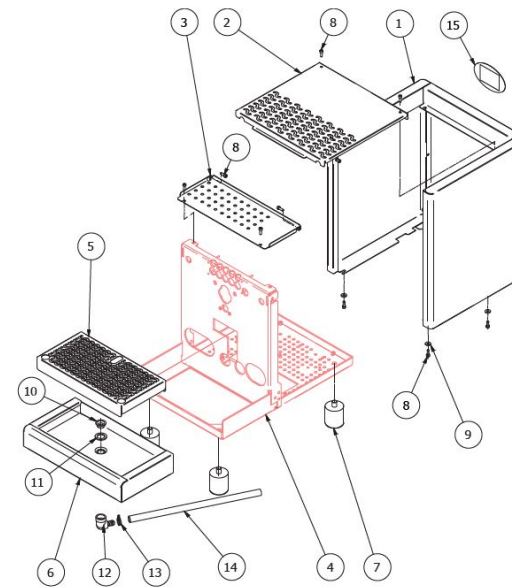

BEZZERA

BZ16

TABLE 1A
BZ16 Mod. R

POS	CODE	DESCRIPTION
1	5344025.01	BODY STAINLESS STEEL POLISHED
2	5074620LW	CUPS-HEATER GRID
3	5056330LW	CUPS-HEATER
4	5340017LL	BLACK CHASSIS (PM version)
4	5340018LL	BLACK CHASSIS (DE version)
5	5074617LW	DIP TRAY GRID
6	5340503LL	DRIP TRAY STAINLESS STEEL POLISHED
7	7474218	FEET M10 D40X46
8	7816002	SCREW TCEI M4X12
9	7809804	PLAIN WASHER D4
10	5225230	FITTING 3/8"
11	5492022	GASKET D25 X 17 X 2
12	5224403.01	RUBBER-HOLDER D11 OT
13	7611502	CLAMP D14
14	7303502	HOSE D14 L=1.5M PLASTIC
15	5521512	LABLE

5 - COD.9942064 - REV.04

BEZZERA

BZ16

TABLE 1A
BZ16 Mod. R

6 - COD.9942064 - REV.04