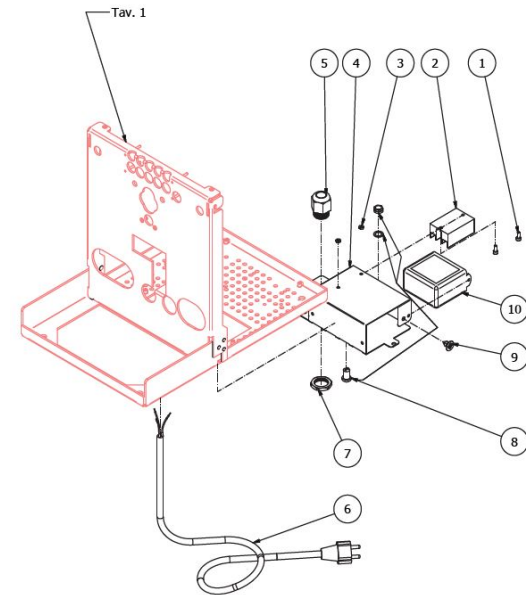

BEZZERA

BZ16

TABLE 6
BZ16

POS	CODE	DESCRIPTION
1	7816009	SCREW TCEI M4X10
2	7635424.01	RELAY
3	7812601	NUT M4 STAINLESS STEEL
4	5035709.02LW	ELECTRIC PARTS SUPPORT PLATE
5	7614007	CABLE-PRESS PG13.5
6	7551003	CABLE WITH USA PLUG 250V 20A
6	7555001	CABLE WITH SCHUKO PLUG
6	7554001	CABLE WITH ENGLISH PLUG
6	7552001	CABLE WITH AUSTRALIAN PLUG
6	7555003	CABLE WITH SWITZERLAND PLUG
6	7551001	CABLE WITH USA PLUG 125V 15A
7	7614006	NUT PG13.5
8	7633346	LED SWITCH
9	7819404	TAPPING SCREW TPS D4.8X16 UNI 6955 A2
10	7662672.01PR	ELECTRONICAL DOSAGE 1GR 3S 110-240V

BEZZERA

BZ16

TABLE 6
BZ16