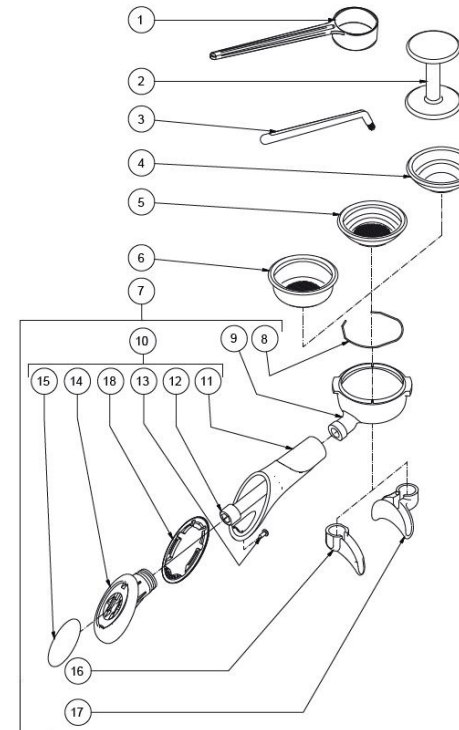

BEZZERA

BZ16

TABLE 7
BZ16

POS	CODE	DESCRIPTION
1	5372101	MEASURER
2	5373001	COFFEE-PRESS
3	7990603	CLEANING BRUSH
4	5471003	BLIND FILTER
5	5471031.01	FILTER 1 CUP 8 GRAMS WITH RUN CHANNEL
6	5471035	FILTER 2 CUPS 16 GRAMS AISI 304 WITH RUN CHANNEL
6	5471021.01	FILTER 2 CUPS 12 GRAMS AISI 304 WITH RUN CHANNEL
7	5965586.01R	ASSEMBLY COMPLETE FILTER-HOLDER 1 CUP
7	5965587.01R	ASSEMBLY COMPLETE FILTER-HOLDER 2 CUPS
8	5471527	FILTER-HOLDER SPRING D1.2 AISI 302
9	5286016TW	FILTER-HOLDER
10	5978508.01	KNOB
11	5371203	HANDLE
12	7816026	SCREW TCEI M12X60
13	7809810	SCREW TC M3.5X8
14	5371204	PLUG CHROMED
15	5371205	PLATE WITH LOGO
16	7305006TW	SPOUT 1 WAY
17	7305007TW	SPOUT 2 WAY
18	7493021	GASKET

BEZZERA

BZ16

TABLE 7
BZ16