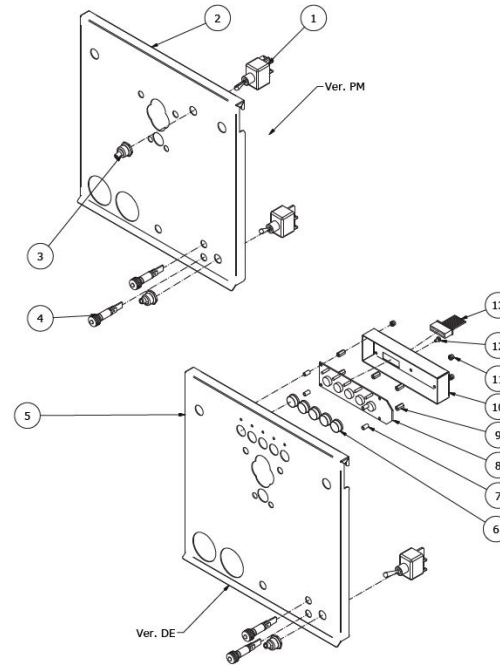

BZ16

TABLE 5
BZ16

BEZZERA

BZ16

TABLE 5A
BZ16

POS	CODE	DESCRIPTION
1	5224603	GASKET HOLDER D12X12 OT
2	5283055TW	TAP BODY OT FOR OR
3	5221826CM	NUT 3/8"
4	5964098	ASSEMBLY CHROMED TAP SHAFT
5	5371802	KNOB D40 ABS BLACK
6	7804002	FAN WASHER D6 DIN 6798A
7	7805004	PLAIN WASHER D6 UNI 6592 FEZN
8	7826202	SCREW M5X10
9	5373903CM	KNOB STEAM CHROMED COVER
10	7496072	OR GASKET 121
11	5471532	SPRING
12	5190501	COMPLETE CUP
13	5494017	OR GASKET 115 EP856
14	7479990.02TW	STEAM HOSE 2 HOLES TERMINAL
15	5373904CM	KNOB WATER CHROMED COVER
16	5260203DL	SHAFT D12X47
17	5471513	SPRING
18	5261801	WASHER D11
19	5494004	GASKET D12 X 6 PTFE GRAPHITIZED
20	7479985.02TW	WATER HOSE WELDED INOX
21	5496042	GASKET D11X4X4 EPT 70 (C6)

BEZZERA

BZ16

TABLE 5A
BZ16

BEZZERA

BZ16

TABLE 5B
BZ16

POS	CODE	DESCRIPTION
1	7633326	BIPOLAR SWITCH LEVER
2	5074907SG	GROUP FRONTAL BZ16 PM SILK-SCREEN-PRINTED
3	7372507	SWTCH PROTECTION PLASTIC
4	7633628	WHITE CONTROL LIGHT
5	5074906SG	GROUP FRONTAL BZ16 DE SILK-SCREEN-PRINTED
6	5661501	6 BUTTON PACK BLACK ABS
7	5191513	PLASTIC SPACER L=7 mm
8	7665524PR	6 BUTTONS BOARD WITH 6 WHITE LEDS
9	5191511	SPACER
10	5053024.01LW	PUSH-BOTTON PANEL COVERAGE
11	7802401	NUT M3 ZINC-PLATED
12	7809809	SCREW M3x5
13	7636604	STRIP-LINE 8 POLES

BEZZERA

BZ16

TABLE 5B
BZ16

BEZZERA

BZ16

TABLE 6
BZ16

POS	CODE	DESCRIPTION
1	7816009	SCREW TCEI M4X10
2	7635424.01	RELAY
3	7812601	NUT M4 STAINLESS STEEL
4	5035709.02LW	ELECTRIC PARTS SUPPORT PLATE
5	7614007	CABLE-PRESS PG13.5
6	7551003	CABLE WITH USA PLUG 250V 20A
6	7555001	CABLE WITH SCHUKO PLUG
6	7554001	CABLE WITH ENGLISH PLUG
6	7552001	CABLE WITH AUSTRALIAN PLUG
6	7555003	CABLE WITH SWITZERLAND PLUG
6	7551001	CABLE WITH USA PLUG 125V 15A
7	7614006	NUT PG13.5
8	7633346	LED SWITCH
9	7819404	TAPPING SCREW TPS D4.8X16 UNI 6955 A2
10	7662672.01PR	ELECTRONICAL DOSAGE 1GR 3S 110-240V