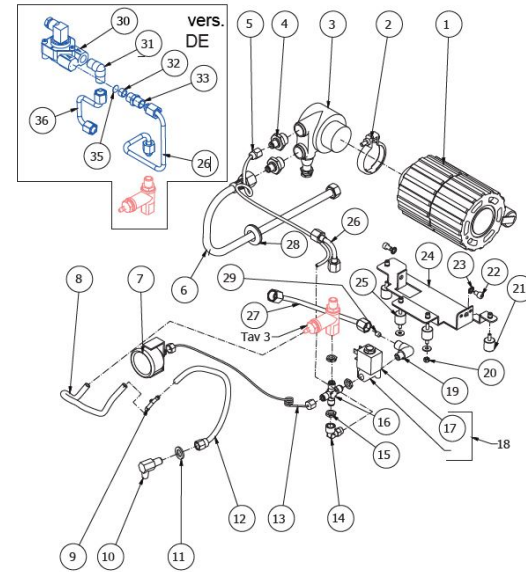

BEZZERA

BZ16

TABLE 2A
BZ16 Mod. R

BEZZERA

BZ16

TABLE 2A
BZ16 Mod. R

POS	CODE	DESCRIPTION
26	5162236.01LL	SURPRESSION VALVE - HEAT EXCHANGER HOSE
26	5162404LL	FLOW METER-VALVE HOSE
27	5162237.01LL	BOILER LOAD HOSE
28	7613004	FAIRLEAD
29	5223003	JET M6 X 6 HOLE D0.8 OT
30	7431001	FLOW METER
31	5301506TR	UNION ELBOW M13X1/4
32	5191501	SPACER
33	5302019	FITTING 1/4"
35	5471001	INOX FILTER
36	5162403LL	FLOW METER-EXCHANGER HOSE

BEZZERA

BZ16

TABLE 2A
BZ16 Mod. R

BEZZERA

BZ16

TABLE 3
BZ16

POS	CODE	DESCRIPTION
1	5302017TP	STRAIGHT FITTING M12 H26.5 OT
2	5471505	SPRING
3	5224615TP	GASKET-HOLDER
4	7496018	OR GASKET 105 VITON
5	5283053TP	SURPRESSION VALVE BODY
6	5471019	INOX WIRE FILER D8,5X5 AISI304
7	5493042	GASKET D.11X3
8	5224620TP	GASKET-HOLDER
9	5471539	CALIBRATED SPRING D.1,6
10	7496052	OR GASKET 114
11	5302077TP	RUBBER-HOLDER FITTING
12	5965212.01AL	ASSEMBLY SURPRESSION VALVE 12BAR