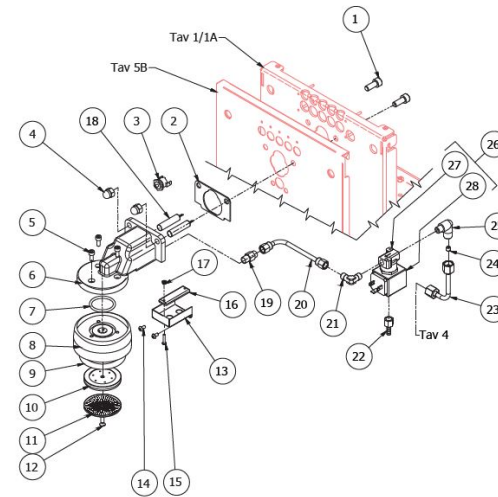

BEZZERA

BZ16

TABLE 5
BZ16

BEZZERA

BZ16

TABLE 5
BZ16

POS	CODE	DESCRIPTION
28	7630331	SOLENOID VALVE COIL 230V PARKER
28	7630330	SOLENOID VALVE COIL 240V PARKER
28	7630332	SOLENOID VALVE COIL 115V PARKER

BEZZERA

BZ16

TABLE 5
BZ16

BEZZERA

BZ16

TABLE 5A
BZ16

POS	CODE	DESCRIPTION
1	5224603	GASKET HOLDER D12X12 OT
2	5283055TW	TAP BODY OT FOR OR
3	5221826CM	NUT 3/8"
4	5964098	ASSEMBLY CHROMED TAP SHAFT
5	5371802	KNOB D40 ABS BLACK
6	7804002	FAN WASHER D6 DIN 6798A
7	7805004	PLAIN WASHER D6 UNI 6592 FEZN
8	7826202	SCREW M5X10
9	5373903CM	KNOB STEAM CHROMED COVER
10	7496072	OR GASKET 121
11	5471532	SPRING
12	5190501	COMPLETE CUP
13	5494017	OR GASKET 115 EP856
14	7479990.02TW	STEAM HOSE 2 HOLES TERMINAL
15	5373904CM	KNOB WATER CHROMED COVER
16	5260203DL	SHAFT D12X47
17	5471513	SPRING
18	5261801	WASHER D11
19	5494004	GASKET D12 X 6 PTFE GRAPHITIZED
20	7479985.02TW	WATER HOSE WELDED INOX
21	5496042	GASKET D11X4X4 EPT 70 (C6)