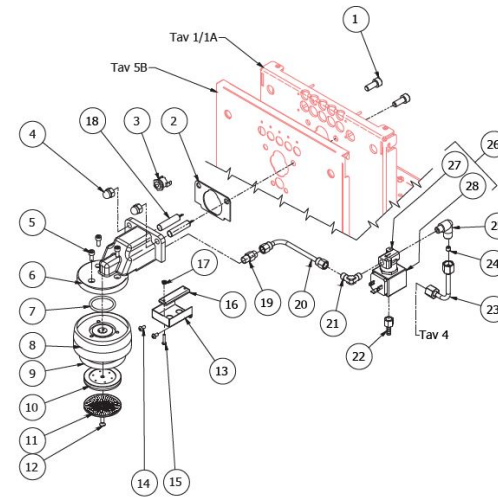

BEZZERA

BZ16

TABLE 5
BZ16

POS	CODE	DESCRIPTION
1	7816014	SCREW M8X20 UNI5931 A2
2	7493013	INSULATING
3	7634808	THERMIC SAFETY DEVICE 250V 95°C AUTOMATIC
4	5221863CM	CAP NUT M8 CHROMED
5	7816001	SCREW TCEI M5X12 UNI5931 A2
6	5283046TW	DELIVERY GROUP BODY
7	7496004	OR GASKET 139
8	5280502TW	COUPLING RING OT CHROMED
9	7496097	OR GASKET 55X8 NBR
10	5285501TP	SHOWER-HOLDER D57
11	5470501	SHOWER D57 AISI 304
12	7817001	SCREW TPS M5X16 A2
13	5073032LW	BZ16 LED COVERAGE
14	7819908	SCREW TTEI M4X8
15	7809811	PLASTIC SCREW M3X16
16	7663623	12V WHITE LEDS
17	7822602	NUT M3
18	5963097.01	ASSEMBLY HEATING ELEMENT 110V
18	5963098.01	ASSEMBLY HEATING ELEMENT 220/240V
19	7304502TR	STRAIGHT FITTING 1/8"
20	5162397LL1	GROUP-SOLENOID VALVE HOSE
21	7303001TR	UNION ELBOW 1/8"G
22	5370313	RUBBER-HOLDER
23	5162396LL	EXCHANGER HOSE-GROUP
24	5223005TP	JET M6 X 6 HOLE D1.2 OT
25	5301504TR	UNION ELBOW 1/8"
26	7702410	SOLENOID VALVE 3 WAY 240V PARKER
26	7701112	SOLENOID VALVE 3 WAY 115V PARKER
26	7702311	SOLENOID VALVE 3 WAY 230V PARKER
27	7703014	SOLENOID VALVE WITHOUT COIL PARKER

BEZZERA

BZ16

TABLE 5
BZ16