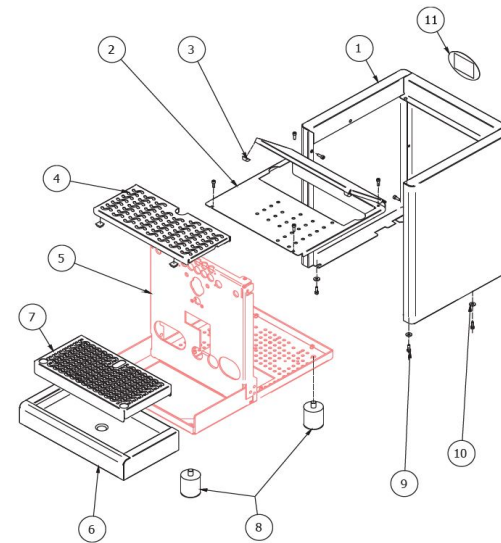

BZ16

COD. 9942064

REV. 04

1 - COD.9942064 - REV.04

2 - COD.9942064 - REV.04

BEZZERA**BZ16**TABLE 1
BZ16 Mod. S

POS	CODE	DESCRIPTION
1	5344025.01	BODY STAINLESS STEEL POLISHED
2	5961602.01	CUPS-HEATER
3	7474217	ADHESIVE FEET 12,7 H5,8
4	5074617LW	DIP TRAY GRID
5	5344016LL	BLACK CHASSIS (DE version)
5	5340015LL	BLACK CHASSIS (PM version)
6	5340503DL	DRIP TRAY STAINLESS STEEL POLISHED
7	5074617LW	DIP TRAY GRID
8	7474218	FEET M10 D40X46
9	7816002	SCREW TCEI M4X12
10	7809804	PLAIN WASHER D4
11	5521512	LABLE

3 - COD.9942064 - REV.04

BEZZERA**BZ16**TABLE 1
BZ16 Mod. S

4 - COD.9942064 - REV.04

BEZZERA

BZ16

TABLE 1A
BZ16 Mod. R

POS	CODE	DESCRIPTION
1	5344025.01	BODY STAINLESS STEEL POLISHED
2	5074620LW	CUPS-HEATER GRID
3	5056330LW	CUPS-HEATER
4	5340017LL	BLACK CHASSIS (PM version)
4	5340018LL	BLACK CHASSIS (DE version)
5	5074617LW	DIP TRAY GRID
6	5340503LL	DRIP TRAY STAINLESS STEEL POLISHED
7	7474218	FEET M10 D40X46
8	7816002	SCREW TCEI M4X12
9	7809804	PLAIN WASHER D4
10	5225230	FITTING 3/8"
11	5492022	GASKET D25 X 17 X 2
12	5224403.01	RUBBER-HOLDER D11 OT
13	7611502	CLAMP D14
14	7303502	HOSE D14 L=1.5M PLASTIC
15	5521512	LABLE