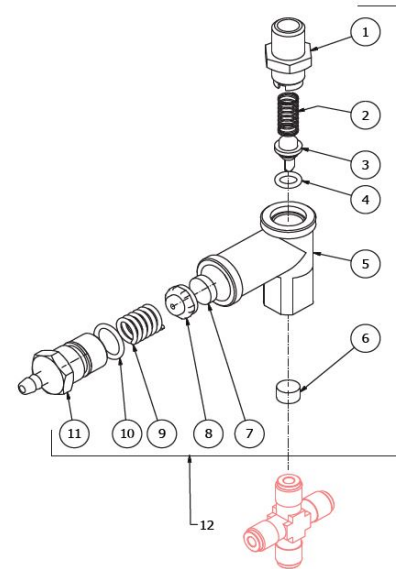

BEZZERA

BZ16

TABLE 2A
BZ16 Mod. R

BEZZERA

BZ16

TABLE 2A
BZ16 Mod. R

POS	CODE	DESCRIPTION
26	5162236.01LL	SURPRESSION VALVE - HEAT EXCHANGER HOSE
26	5162404LL	FLOW METER-VALVE HOSE
27	5162237.01LL	BOILER LOAD HOSE
28	7613004	FAIRLEAD
29	5223003	JET M6 X 6 HOLE D0.8 OT
30	7431001	FLOW METER
31	5301506TR	UNION ELBOW M13X1/4
32	5191501	SPACER
33	5302019	FITTING 1/4"
35	5471001	INOX FILTER
36	5162403LL	FLOW METER-EXCHANGER HOSE

BEZZERA

BZ16

TABLE 2A
BZ16 Mod. R

BEZZERA

BZ16

TABLE 3
BZ16

POS	CODE	DESCRIPTION
1	5302017TP	STRAIGHT FITTING M12 H26.5 OT
2	5471505	SPRING
3	5224615TP	GASKET-HOLDER
4	7496018	OR GASKET 105 VITON
5	5283053TP	SURPRESSION VALVE BODY
6	5471019	INOX WIRE FILER D8,5X5 AISI304
7	5493042	GASKET D.11X3
8	5224620TP	GASKET-HOLDER
9	5471539	CALIBRATED SPRING D.1,6
10	7496052	OR GASKET 114
11	5302077TP	RUBBER-HOLDER FITTING
12	5965212.01AL	ASSEMBLY SURPRESSION VALVE 12BAR

BEZZERA

BZ16

TABLE 3
BZ16

BEZZERA

BZ16

TABLE 4
BZ16

POS	CODE	DESCRIPTION
1	7432522	PRESSURE GAUGE D40 3BAR
2	5221813	CAP NUT M12
3	5495007	GASKET D32 X 3 BRASS
4	5492025	GASKET D42x32x2 PTFE
5	5722240TP	HEATING ELEMENT COPPER 220/240V - 1250/1450W
5	5721127TP	HEATING ELEMENT 1350 110V
6	5302006TP	STRAIGHT FITTING 1/8"
7	5192301	SUCTION HOSE D6 L=130MM PTFE
8	5329019DC-AL	2 HOLES HEAT EXCHANGER 140MM
9	5162233LL	WATER TAP HOSE
10	5162402.01LL	PRESSURE SWITCH HOSE
11	7433013	PRESSOSTAT XP/100 1/4"
12	5162239.01LL	VALVE HOSE
13	7452511	VALVE
14	7400901	PRESSURE GAUGE CAPILLARY
15	5265812	MINIMUM LEVEL PROBE D3 X 110 X 4.8
16	5265819	LEVEL PROBE D3 X 80 X 6.3
17	5192001	PROBE SHEATH D8 X 45 HOLE D3 PTFE
18	5225205	STRAIGHT FITTING M10 OT
19	5162234LL	STEAM TAP HOSE
20	5225417TP	FITTING M14XM13 WHIT OR
21	7496052	OR GASKET 114
22	5302005	STRAIGHT FITTING 3/8"
23	5320501.02BL	ASSEMBLY BOILER POLISHED
24	5492008	GASKET D10.5 X 2
25	7634808	THERMIC SAFETY DEVICE 250V 95-C AUTOMATIC
26	5227002	SCREW M8 X 6 OT
27	7452509.02	SAFETY VALVE (from 01.03.11)
28	5225413	REDUCTION GEAR 1/2"