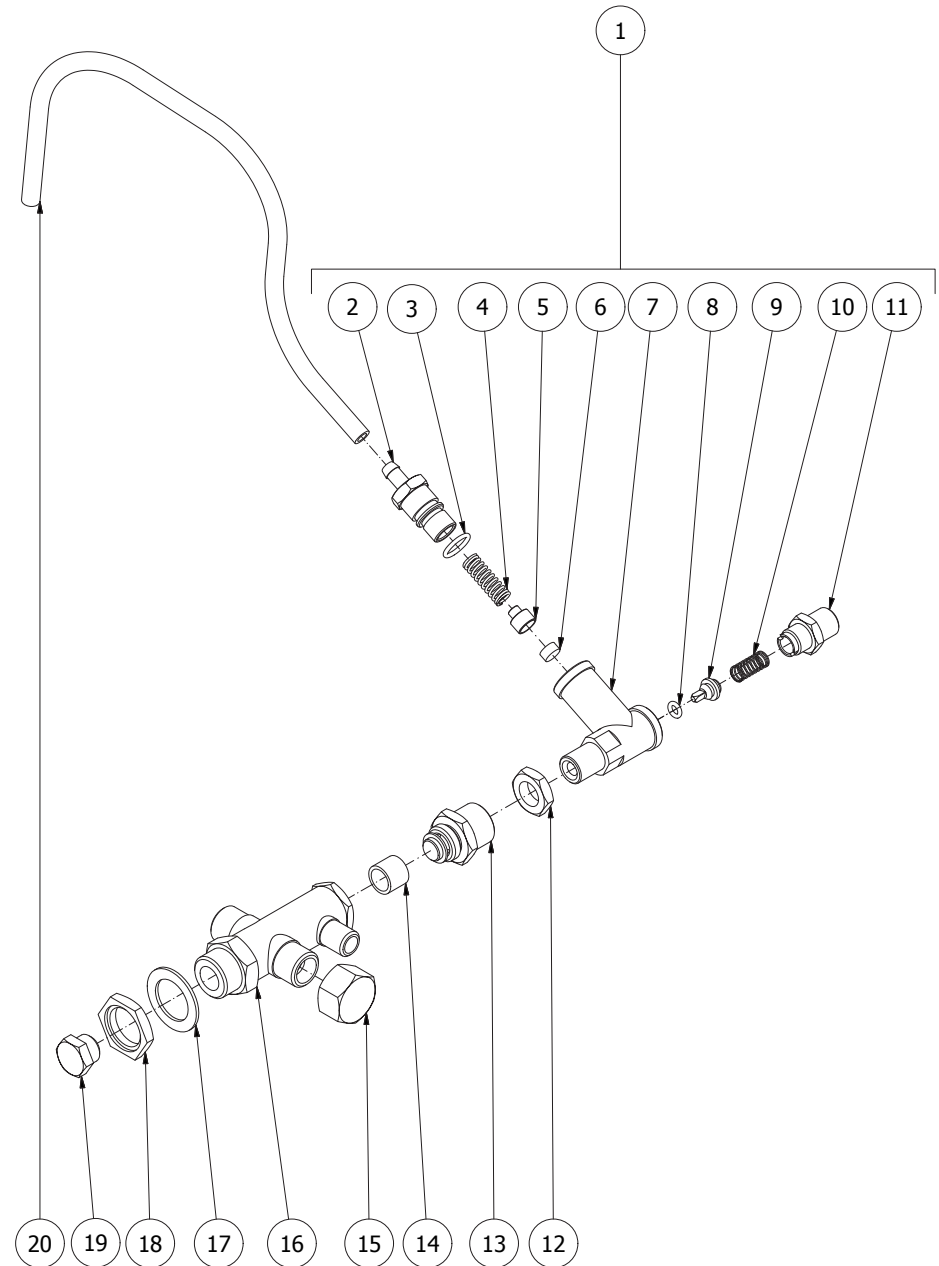

POS	CODE	DESCRIPTION
1	5965164	ASSEMBLY SURPRESSION VALVE 12BAR
2	5302071	RUBBER-HOLDER FITTING M12X1
3	7496052	OR GASKET 114
4	5471506.01	CALIBRATED SPRING D1.1
5	5224619TP	GASKET-HOLDER D5.3
6	5493001	GASKET D8X4 EPT 70SH
7	5283048	SURPRESSION VALVE BODY
8	7496018	OR GASKET 105 VITON
9	5224615TP	GASKET-HOLDER
10	5471505	CALIBRATED SPRING D0.45
11	5302018	STRAIGHT FITTING M12XM13X1
12	5221821	NUT 1/4"G H5 OT
13	5302061	FITTING MF 3/8X1/4
14	5471002	FILTER D13.5 H11 AISI 304
15	5221819	CAP NUT 3/8"G
16	5302501	MULTIPLE FITTING 5 WAY
17	5999906	WASHER D20X30
18	5221823	NUT M20x1.25
19	5226405TP	PLUG 1/4"
20	5194549	HOSE D8X5 SILICONE L=350 1GR
20	5194550	HOSE D8X5 SILICONE L=400 2GR
20	5194551	HOSE D8X5 SILICONE L=450 3GR

TABLE 8