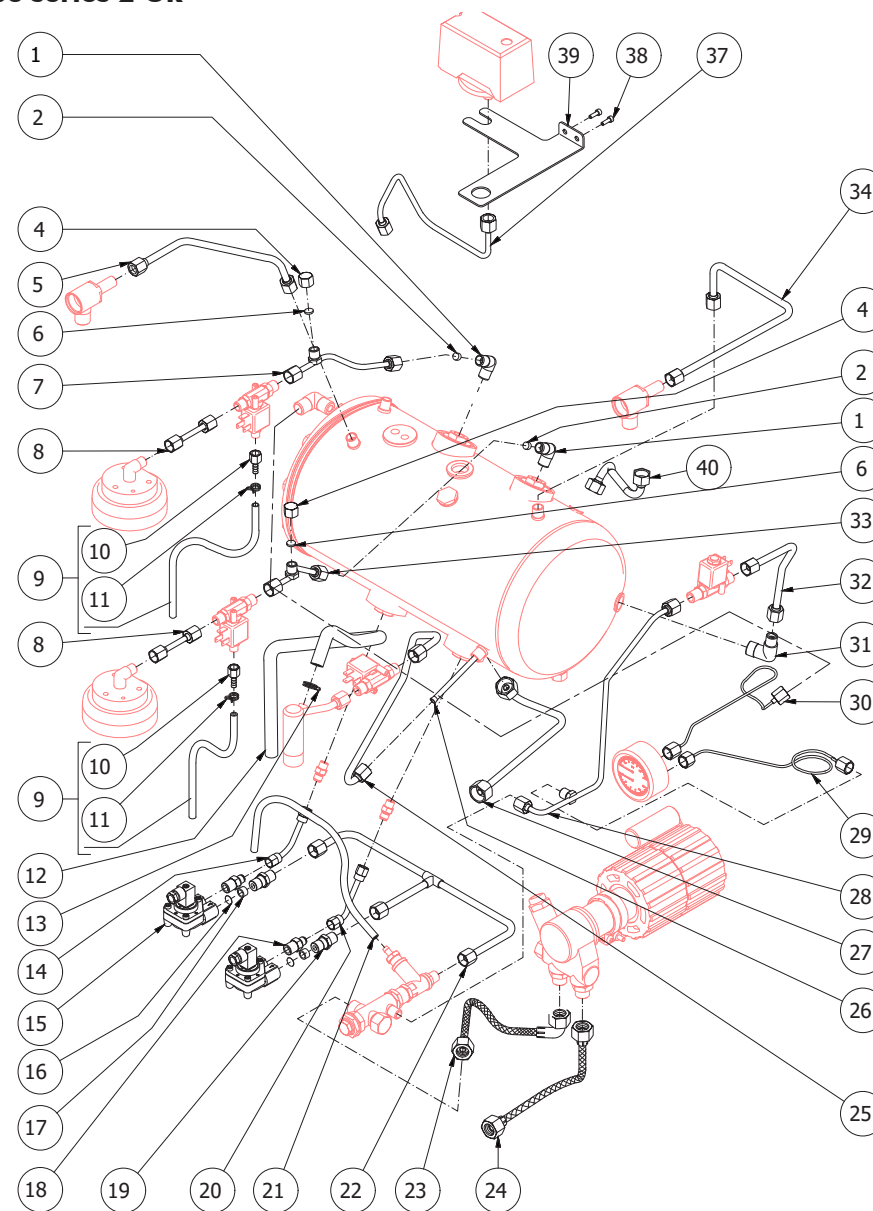

POS	CODE	DESCRIPTION	
TABLE 12 tube series 2 GR	1	5301506TR	UNION ELBOW M13X1/4"GC	
	2	5471019	FILTER D8,5	
	4	5221813	CAP NUT M12	
	5	5163286LL	STEAM HOSE	
	6	5492008	GASKET D10.5X2	
	7	5162328LL	EXCHANGER HOSE	
	8	5162316LL	HOSE FOR SOLENOID VALVE OF GROUP	
	9	5194593LL	SOLENOID VALVE DRAIN HOSE	
	10	5370313	RUBBER-HOLDER	
	11	7611516	CLAMP	
	12	5194595	HOSE D15X10 L=500MM SILICONE	
	13	7611502	CLAMP D14	
	14	5162351LL	EXCHANGER LOAD HOSE	
	15	7431001	FLOW METER + AUT. WITH LED	
	16	5471001	NET FILTER D11 AISI 304	
	17	5191501	SPACER D1 1X8X6.5 PTFE	
	18	7304510TR	1/4" G FITTING	
	19	5302001	STRAIGHT FITTING 1/4"GXM13	
	20	5162352LL	EXCHANGER LOAD HOSE	
	21	5194550	HOSE D8X5 SILICONE L=400	
	22	5163294LL	MANIFOLD HOSE	
	23	7200517	FLEX INOX 3/8"G	
	24	7200512	FLEX INOX 3/8"G	
	25	5163290LL	WATER HOSE	
	26	5192307LL	WATER SUCTION HOSE D6X1 L=80	
	27	5163326LL	BOILER DRAIN HOSE	
	28	5162218LL	INLET AUTOMATIC LEVEL HOSE	
	29	7400901	CAPILLARY L=500	
	30	7400904	CAPILLARY L=800	
	31	5301507TR	UNION ELBOW	
	32	5163288LL	BOILER LOAD HOSE	
	33	5162329LL	EXCHANGER HOSE	
	34	5163296LL	STEAM HOSE	
	37	5162371LL	PRESSURE SWITCH HOSE	
	38	7816002	SCREW TCEI M4X12	
	39	5037841LL	PRESSURE SWITCH SUPPORT	
	40	5164087LL	SURPRESSION VALVE HOSE (from 21.04.16)	

TABLE 12
tube series 2 GR