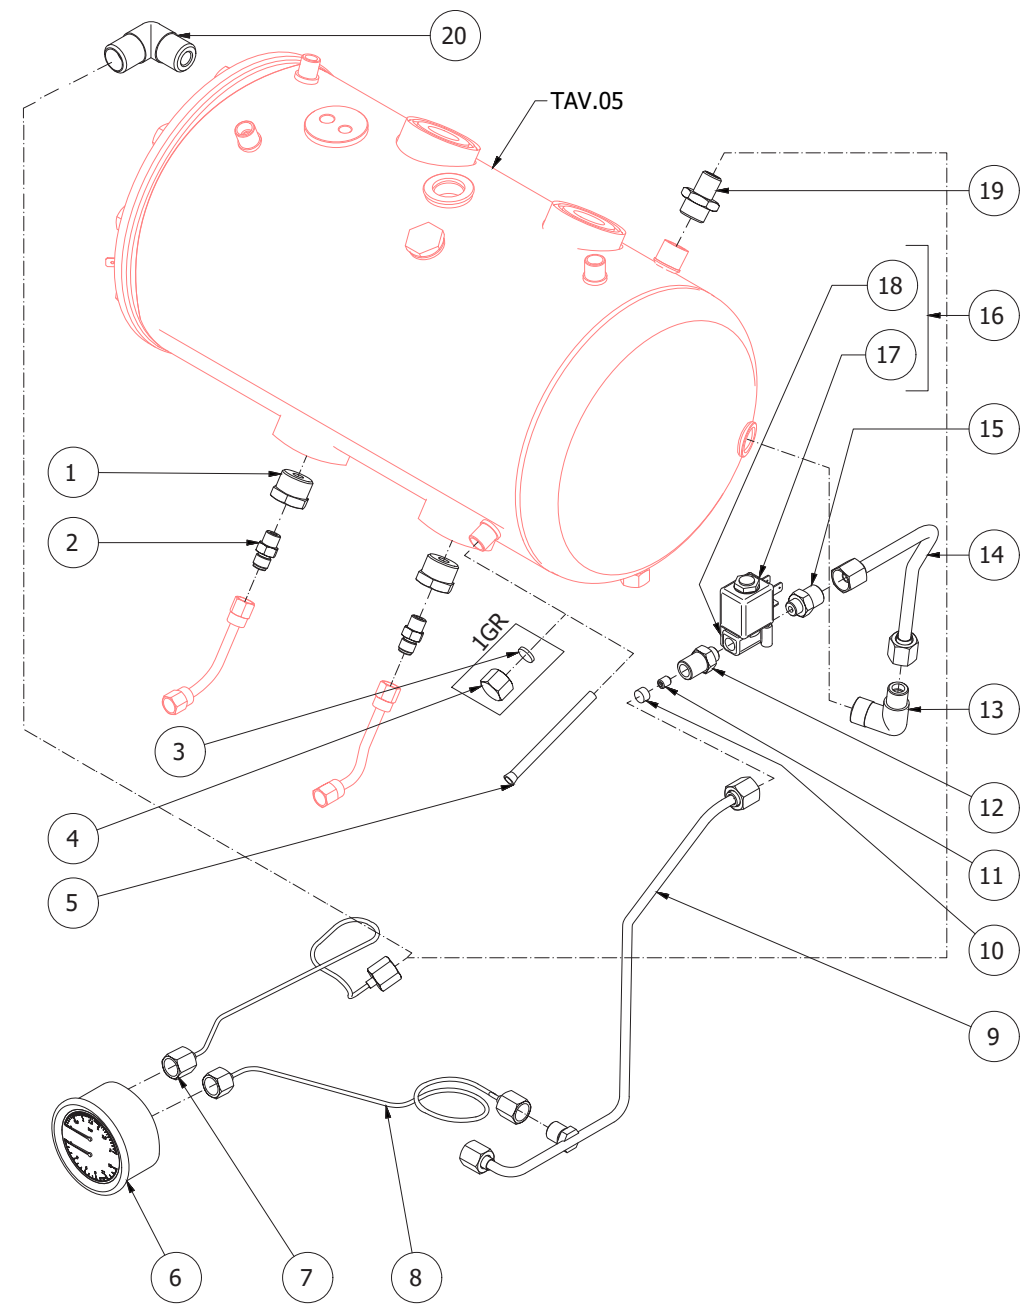

POS	CODE	DESCRIPTION
1	5226415	FITTING 1/2"G
2	7304502TR	STRAIGHT FITTING 1/8"G
3	5492020	GASKET D11.5X2
4	5221840	CAP NUT M13X1
5	5192307LL	WATER SUCTION HOSE D6X1 L=80
6	7432524	PRESSURE GAUGE D60 DOUBLE SCALE
7	7400901	CAPILLARY L=500
7	7400904	CAPILLARY L=800
7	7400907	CAPILLARY L=950
8	7400901	CAPILLARY L=500
9	5162218LL	INLET AUTOMATIC LEVEL HOSE
10	5471019	FILTER D8,5
11	5223003	GICLEUR M6 X 6 ø0.8 OT
12	5225238	FITTING M13X1/8"G
13	5301507TR	UNION ELBOW
14	5163288LL	BOILER LOAD HOSE
15	5302014	FITTING M13X1/8"G
16	7701114	SOLENOID VALVE 2 WAY 110V PARKER
16	7702312	SOLENOID VALVE 2 WAY 220/240V PARKER
17	7630324	SOLENOID VALVE COIL 110V PARKER
17	7630325	SOLENOID VALVE COIL 220/240V PARKER
18	7703011	SOLENOID VALVE
19	5225307	UNION ELBOW (up to 2o.04.16)
20	5301512	UNION ELBOW (from 21.04.16)

TABLE 9

TABLE 9