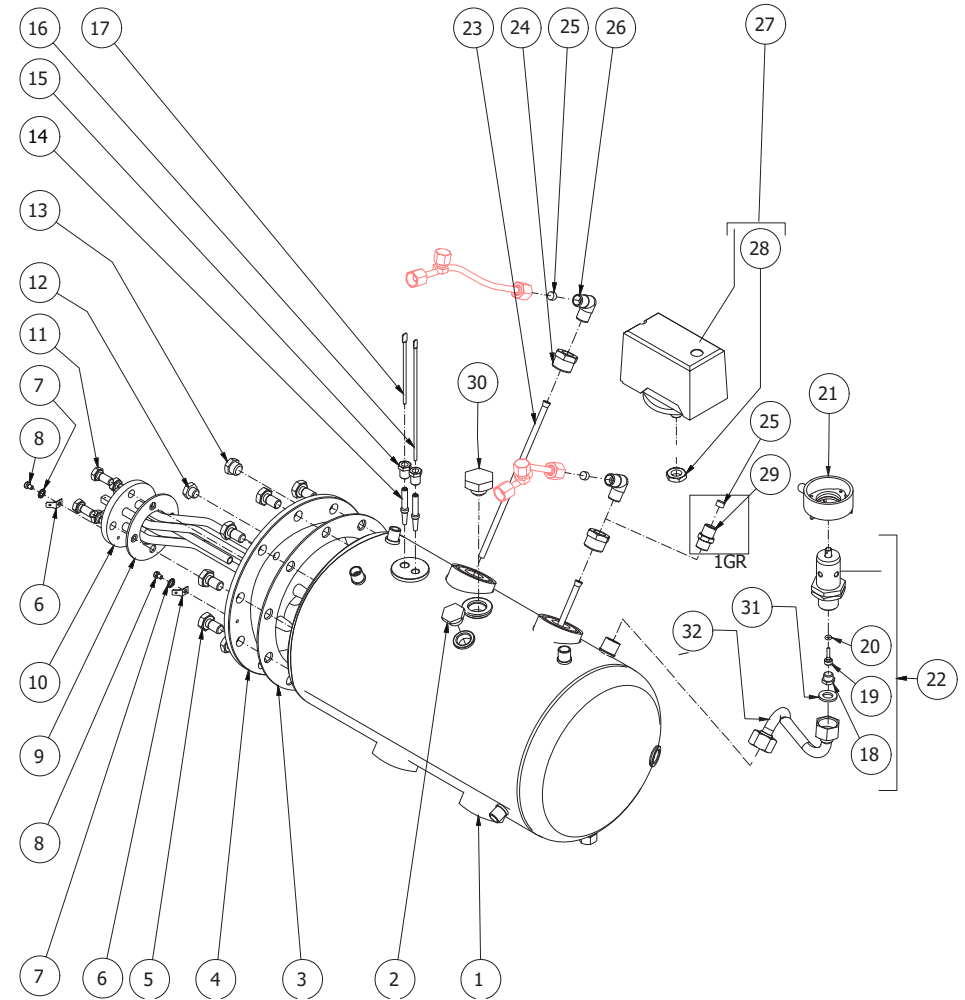

TABLE 5

TABLE 6

POS	CODE	DESCRIPTION
1	5301507TR	UNION ELBOW 3/8"GXM13 BRASS
2	5302014	FITTING M13X1/8"G
3	7701114	SOLENOID VALVE 2 WAY 110V PARKER
3	7702312	SOLENOID VALVE 2 WAY 220/240V PARKER
4	7703011	SOLENOID VALVE PARKER
5	7630324	SOLENOID VALVE COIL 110V PARKER
5	7630325	SOLENOID VALVE COIL 220/240V PARKER
6	5225238	STRAIGHT FITTING M13X1/8"G
7	5223003	GICLEUR M6 X 6 ø0.8 OT
8	5471019	FILTER D8,5
9	5162339LL	INLET PIPE L/A
10	7816016	SCREW TCEI M3X6
11	5038429LL	EV SUPPORT
12	5192307LL	WATER SUCTION HOSE D6X1 L=80
13	5226601TW	WATER HOSE TERMINAL M22 CHROMED
14	5226610TW	WATER HOSE TERMINAL D23.5X18 CHROMED BRASS
15	7496003	OR GASKET 108 VITON
16	5163313LL	MIXER
17	5194606	HOSE
18	5163290LL	WATER HOSE
19	5302004	FITTING M12X1/8"G
20	7402403	REGULATOR
21	5162338LL	HOSE
22	5038434LL	EV SUPPORT
23	5163288LL	BOILER LOAD HOSE
24	7630327	SOLENOID VALVE COIL 110V PARKER
24	7630328	SOLENOID VALVE COIL 220/230V PARKER
24	7630329	SOLENOID VALVE COIL 240V PARKER
25	7701111	SOLENOID VALVE 2 WAY 115V PARKER
25	7702310	SOLENOID VALVE 2 WAY 230V PARKER
25	7702409	SOLENOID VALVE 2 WAY 240V PARKER
26	5493003	GASKET D20.5X15 H2 NBR 70SH
27	7999918	CARTRIDGE AERATOR
28	7305020TW	WATER HOSE TERMINAL

TABLE 6A con miscelatore

TABLE 6A
con miscelatore (optional)

TABLE 7

POS	CODE	DESCRIPTION
1	7730506	PUMP 100 L/H 1-2GR
1	7730507	PUMP 200 L/H 3GR
2	7374005	PUMP FILTER
3	7496033	OR GASKET FOR PUMP FILTER
4	7611508	PUMP CLAMP
5	7730508	PUMP JOINT KIT
6	7200512	FLEX INOX 3/8" G
7	7200516	FLEXIBLE HOSE 1GR
7	7200517	FLEXIBLE HOSE 2-3GR
8	5302012	STRAIGHT FITTING 3/8"GX3/8"NPT BRASS
9	5221819	CAP NUT 3/8"G
10	5492011	GASKET D15X3
11	5302078	1/4" X 3/8" G FITTING
12	7451501	DROP TUBE
13	5495005	GASKET D13.5X18X2
14	5301501TR	UNION ELBOW
15	5163326LL	BOILER DRAIN HOSE