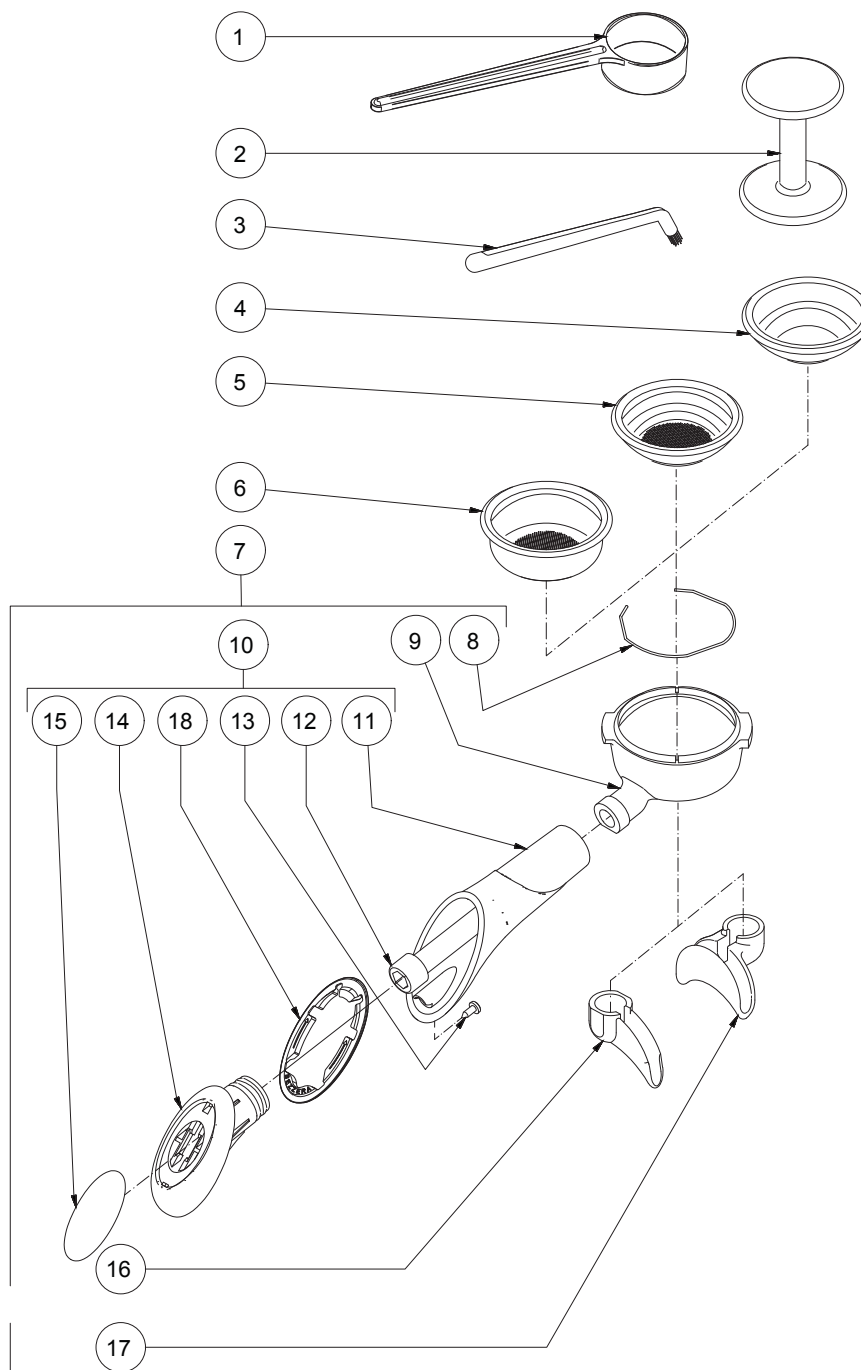

POS	CODE	DESCRIPTION
1	5372101	BLACK MEASURE
2	5373001	COFFEE-PRESS
3	7990603	CLEANING BRUSH
4	5471003	BLIND FILTER AISI 304
5	5471031.01	FILTER 1 CUP 8 GRAMS WITH RUN CHANNEL
6	5471021.01	FILTER 2 CUPS 12 GRAMS WITH RUN CHANNEL
6	5471035	FILTER 2 CUPS 16 GRAMS WITH RUN CHANNEL
7	5965586.01R	ASSEMBLY FILTER-HOLDER 1 CUP
7	5965587.01R	ASSEMBLY FILTER-HOLDER 2 CUPS
8	5471527	FILTER-HOLDER SPRING D1.2 AISI 302
9	5286016TW	FILTER-HOLDER
10	5978508.01	KNOB
11	5371203	HANDLE
12	7816026	SCREW TCEI M12X60
13	7809810	SCREW TC M3,5X10 PLASTITE
14	5371204	PLUG CHROMED
15	5371205	PLATE WITH LOGO
16	7305006TW	SPOUT 1 WAY
17	7305007TW	SPOUT 2 WAY
18	7493021	GASKET

TABLE 10