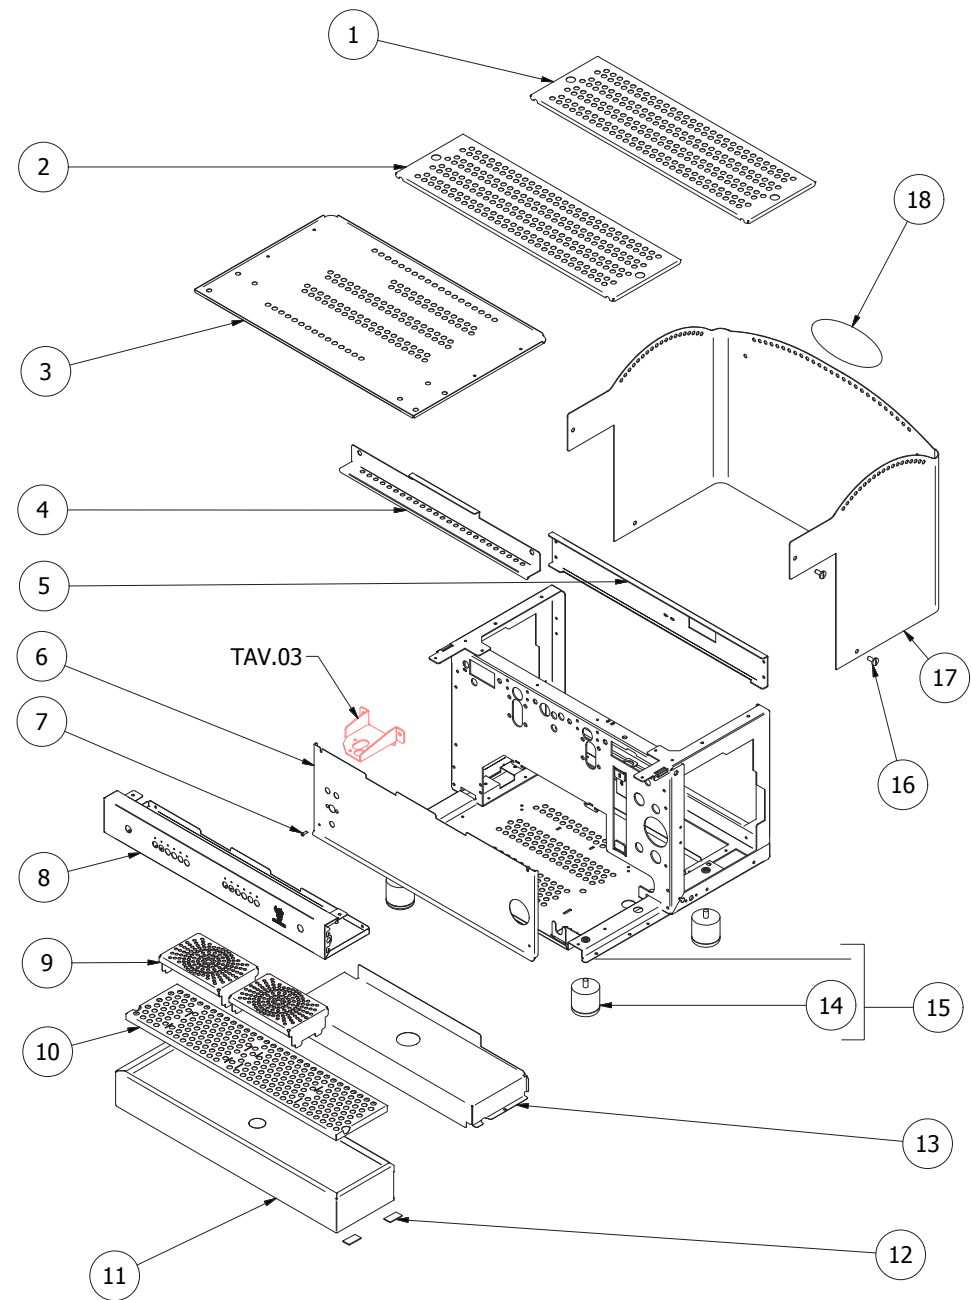

TABLE 1

TABLE 2	POS	CODE	DESCRIPTION
1		5661501	6 BLACK KEYBOARD KEYS
2		7611517	CABLE CLAMP
3		5094869LL	SPACER
4		7665524.01PR	PUSH BUTTON COMPLETE
5		5191513	SPACER NYLON 66 L=7 MM
6		5058461LL	PUSH BUTTON SUPPORT
7		7819908	SCREW TTEI M4X8
8		7809811	SCREW TCI M3X16 DIN85 PLASTIC
9		7663552	CONNECTING CABLE 8 POLES 1°-2° GR
9		7663553	CONNECTING CABLE 8 POLES 3°-4° GR
10		7816002	SCREW TCEI M4X12
11		5220802	BUSHING D10X4.2
12		7816004	SCREW TCEI M4X16
13		5227003NE	SCREW M8
14		5521524	ITALIAN FLAG LABEL
15		5094882LW	WORKING FRONTAL PANEL 1GR
15		5094881LW	WORKING FRONTAL PANEL 2GR
15		5094883LW	WORKING FRONTAL PANEL 3GR

TABLE 2

	POS	CODE	DESCRIPTION
TABLE 3	1	7817001	SCREW TPS M5X16 A2
	2	5470501	SHOWER D57 AISI 304
	3	5285501TP	SHOWER-HOLDER D57
	4	7493008	CONE GASKET
	5	5280505TW	COUPLING RING
	6	7496004	OR GASKET 139
	7	5283520.01	HEATING ELEMENT FLANGE
	8	5963099.01	ASSEMBLY HEATING ELEMENT 110V 50W
	8	5963101.01	ASSEMBLY HEATING ELEMENT 230V 50W
	9	7634808	THERMIC SAFETY DEVICE 250V 95°C AUTOMATIC
	10	7816014	SCREW M8X20 UNI5931 A2
	11	7814002	PLAIN WASHER D5 UNI 6592 A2
	12	7816021	SCREW TCEI M5X25 UNI 5931 A2
	13	5301504TR	UNION ELBOW 1/8"GXM12
	14	5018460LW	COUPLING RING CHROMED
	15	5162316LL	HOSE FOR SOLENOID VALVE OF GROUP
	16	5302004	FITTING M12X1/8"G
	17	5302014	FITTING M13X1/8"G
	18	5223003	GICLEUR M6 X 6 ø0.8 OT
	19	7701112	SOLENOID VALVE 3 WAY 115V PARKER
	19	7702311	SOLENOID VALVE 3 WAY 230V PARKER
	19	7702410	SOLENOID VALVE 3 WAY 240V PARKER
	20	7703014	SOLENOID VALVE 3 WAY PARKER
21	7630332	SOLENOID VALVE COIL 115V PARKER	
21	7630331	SOLENOID VALVE COIL 230V PARKER	
21	7630330	SOLENOID VALVE COIL 240V PARKER	
22	5370313	RUBBER-HOLDER	
23	7611516	CLAMP	