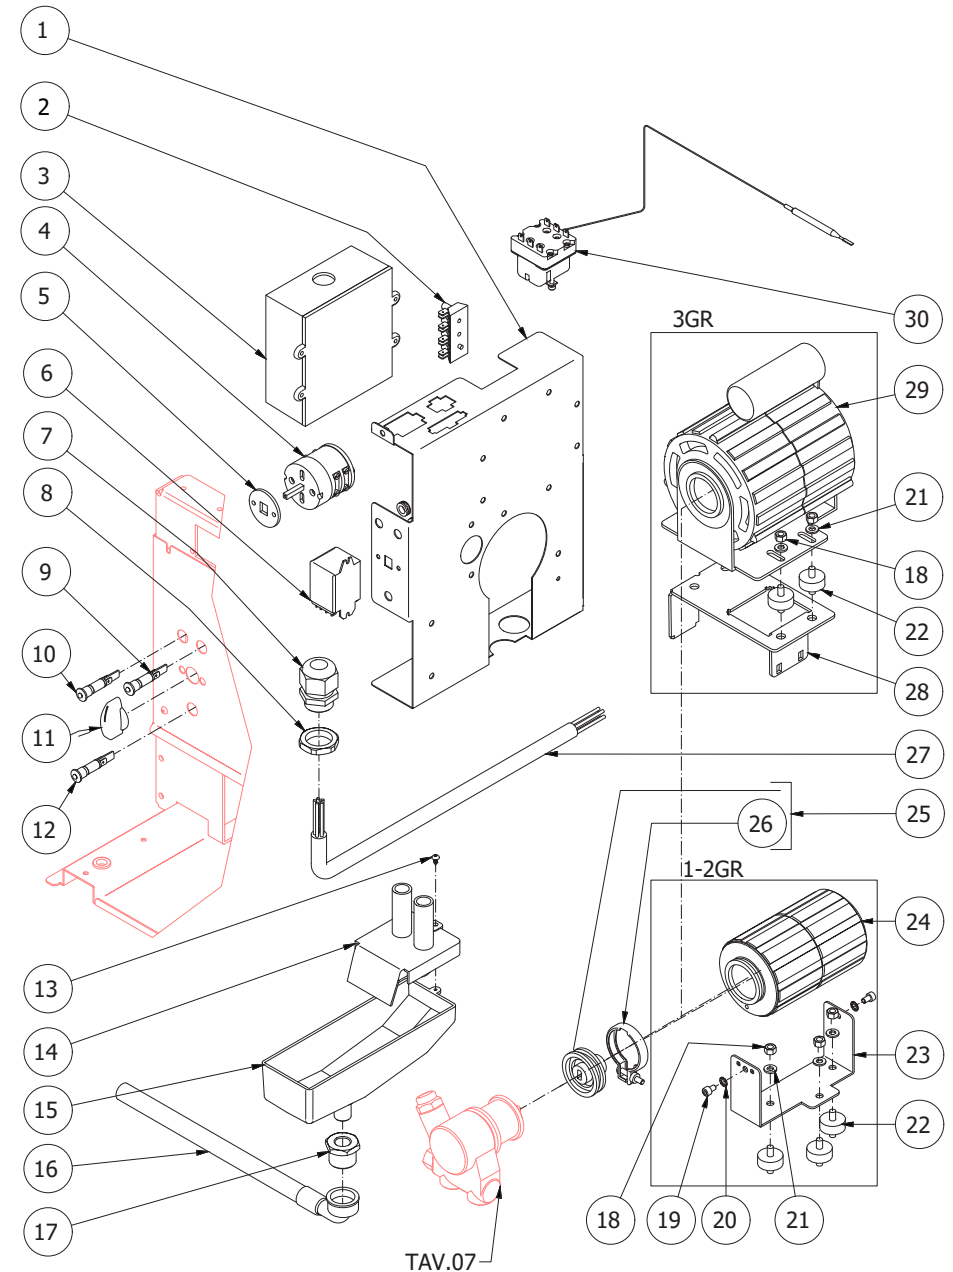

TABLE 4

TABLE 5	POS	CODE	DESCRIPTION
1	5320515.01BL	BOILER 1GR.	
1	5321015.01BL	BOILER 2GR.	
1	5321515.01BL	BOILER 3GR.	
2	5226403	PLUG 3/8"G	
3	5492005	GASKET D203X151X2 ASBESTOS FREE	
4	5283522AL	BOILER FLANGE D205 BRASS	
5	7816424	SCREW TE M10X18 DIN 933 A2	
6	7615003	FASTON 45° HOLE D4.3	
7	7814002	PLAIN WASHER D5 UNI 6592 A2	
8	7826212	SCREW TCI M4X6 UNI 6107 BRASS	
9	5492006	GASKET D76X39X2 ASBESTOS FREE	
10	5722249	HEATING ELEMENT 1GR 1400W 110/120V	
10	5722241	HEATING ELEMENT 1GR 1850/2200W 220/240V	
10	5721131	HEATING ELEMENT 2GR 2600W 110/120V	
10	5722242	HEATING ELEMENT 2GR 2750/3300W 220/240V	
10	5721132AL	HEATING ELEMENT 3GR 3000W 110/120V	
10	5722243AL	HEATING ELEMENT 3GR 4600/5450W 220/240V (AL)	
11	7816423	SCREW TE M8X18 DIN933 A2	
12	5226404	PLUG M10 H12 BRASS	
13	5226405TP	PLUG 1/4"G ES.16 H13 BRASS (up to 20.04.16)	
13	5301512	UNION ELBOW (from 21.04.16)	
14	5192001	PROBE SHEATH D8X45 HOLE D3	
15	5225205	STRAIGHT FITTING M10 BRASS	
16	5265811	MIN LEVEL PROBE D3X160X4.8	
17	5265804	MAX LEVEL PROBE 1GR D3X110X6.3	
17	5265807	LEVEL PROBE 2-3GR. D3X90X6.3 AISI 304	
18	5226417.01DC	PLUG	
19	5264017.01DC	STUD	
20	7496094	GASKET	
21	5963047	COMPLETE CUP	
22	5965015.06	ASSEMBLY SAFETY VALVE 1.5 BAR	
23	5192316	SUCTION HOSE D6 L= 180MM PTFE	
24	5225415.01	FITTING 1/2"GX1/4"G	
25	5471019	FILTER D8,5	
26	5301506TR	UNION ELBOW M13X1/4"GC	
27	7433001	PRESSURE SWITCH 30A	
28	5221821	NUT 1/4"G H5 BRASS	
29	5302019	FITTING M13X1/4"G ES.15 H25.5 BRASS	
30	5226406	PLUG 1/2"G H18 BRASS (from 21.04.16)	
31	5492021	GASKET D18x10x2 (from 21.04.16)	
32	5164087LL	SAFETY VALVE HOSE (from 21.04.16)	