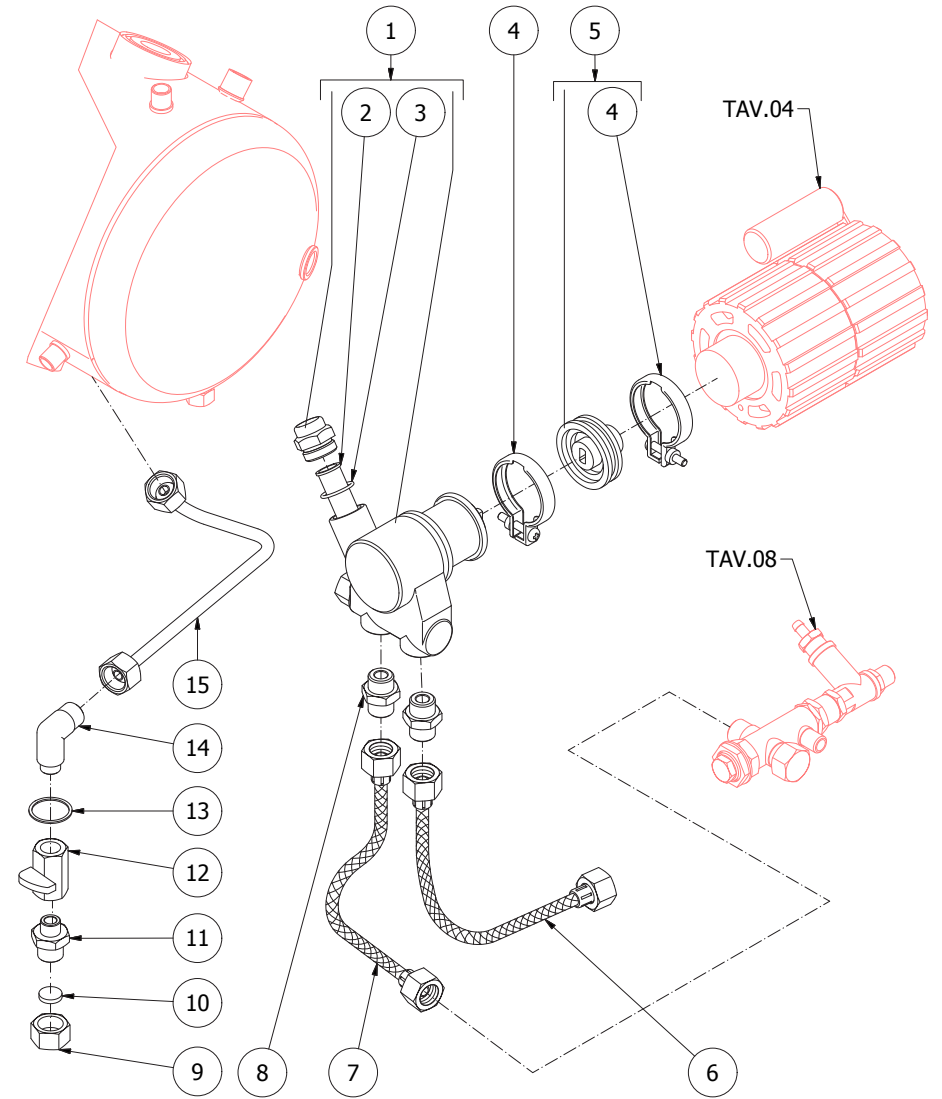

TABLE 6A con miscelatore

TABLE 6A
con miscelatore (optional)

TABLE 7

POS	CODE	DESCRIPTION
1	7730506	PUMP 100 L/H 1-2GR
1	7730507	PUMP 200 L/H 3GR
2	7374005	PUMP FILTER
3	7496033	OR GASKET FOR PUMP FILTER
4	7611508	PUMP CLAMP
5	7730508	PUMP JOINT KIT
6	7200512	FLEX INOX 3/8" G
7	7200516	FLEXIBLE HOSE 1GR
7	7200517	FLEXIBLE HOSE 2-3GR
8	5302012	STRAIGHT FITTING 3/8"GX3/8"NPT BRASS
9	5221819	CAP NUT 3/8"G
10	5492011	GASKET D15X3
11	5302078	1/4" X 3/8" G FITTING
12	7451501	DROP TUBE
13	5495005	GASKET D13.5X18X2
14	5301501TR	UNION ELBOW
15	5163326LL	BOILER DRAIN HOSE

TABLE 7

POS	CODE	DESCRIPTION
1	5965164	ASSEMBLY SURPRESSION VALVE 12BAR
2	5302071	RUBBER-HOLDER FITTING M12X1
3	7496052	OR GASKET 114
4	5471506.01	CALIBRATED SPRING D1.1
5	5224619TP	GASKET-HOLDER D5.3
6	5493001	GASKET D8X4 EPT 70SH
7	5283048	SURPRESSION VALVE BODY
8	7496018	OR GASKET 105 VITON
9	5224615TP	GASKET-HOLDER
10	5471505	CALIBRATED SPRING D0.45
11	5302018	STRAIGHT FITTING M12XM13X1
12	5221821	NUT 1/4"G H5 OT
13	5302061	FITTING MF 3/8X1/4
14	5471002	FILTER D13.5 H11 AISI 304
15	5221819	CAP NUT 3/8"G
16	5302501	MULTIPLE FITTING 5 WAY
17	5999906	WASHER D20X30
18	5221823	NUT M20x1.25
19	5226405TP	PLUG 1/4"
20	5194549	HOSE D8X5 SILICONE L=350 1GR
20	5194550	HOSE D8X5 SILICONE L=400 2GR
20	5194551	HOSE D8X5 SILICONE L=450 3GR