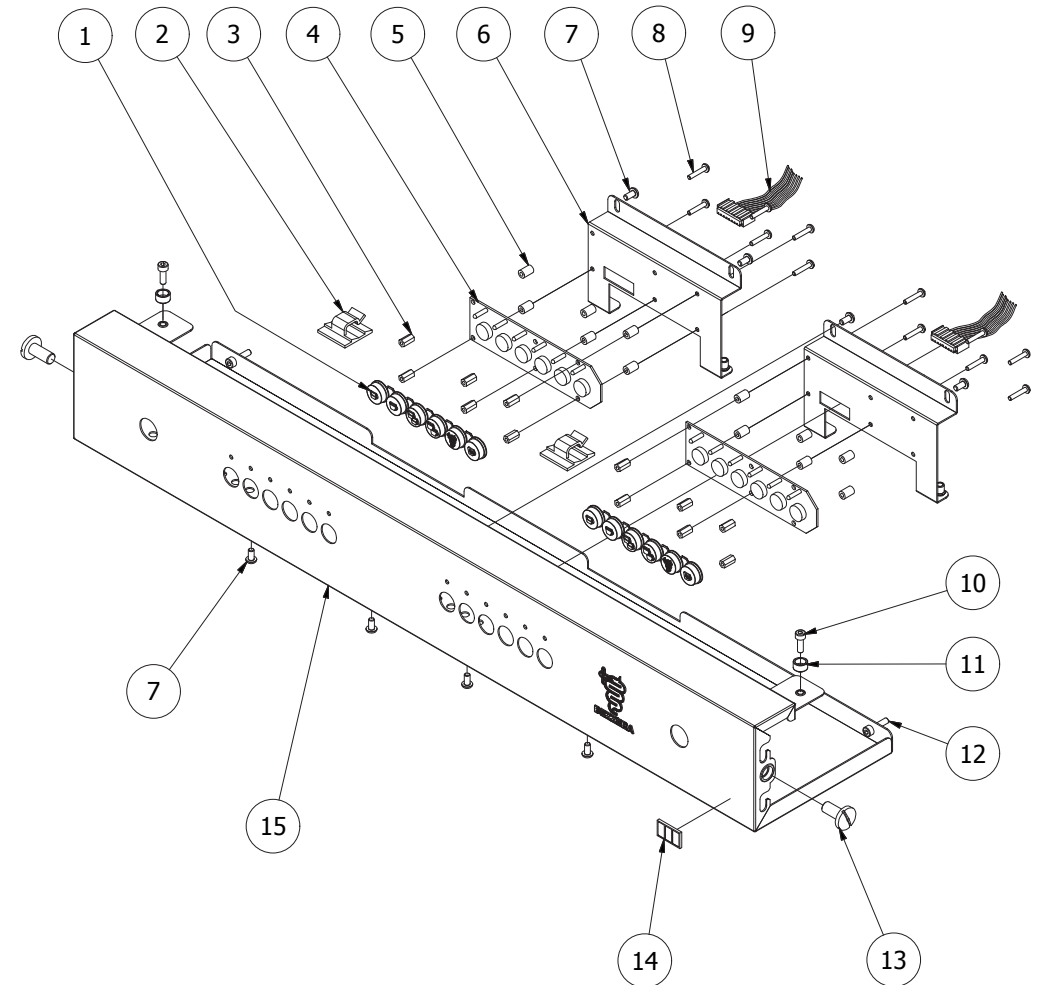

TABLE 2	POS	CODE	DESCRIPTION
1		5661501	6 BLACK KEYBOARD KEYS
2		7611517	CABLE CLAMP
3		5094869LL	SPACER
4		7665524.01PR	PUSH BUTTON COMPLETE
5		5191513	SPACER NYLON 66 L=7 MM
6		5058461LL	PUSH BUTTON SUPPORT
7		7819908	SCREW TTEI M4X8
8		7809811	SCREW TCI M3X16 DIN85 PLASTIC
9		7663552	CONNECTING CABLE 8 POLES 1°-2° GR
9		7663553	CONNECTING CABLE 8 POLES 3°-4° GR
10		7816002	SCREW TCEI M4X12
11		5220802	BUSHING D10X4.2
12		7816004	SCREW TCEI M4X16
13		5227003NE	SCREW M8
14		5521524	ITALIAN FLAG LABEL
15		5094882LW	WORKING FRONTAL PANEL 1GR
15		5094881LW	WORKING FRONTAL PANEL 2GR
15		5094883LW	WORKING FRONTAL PANEL 3GR

TABLE 2