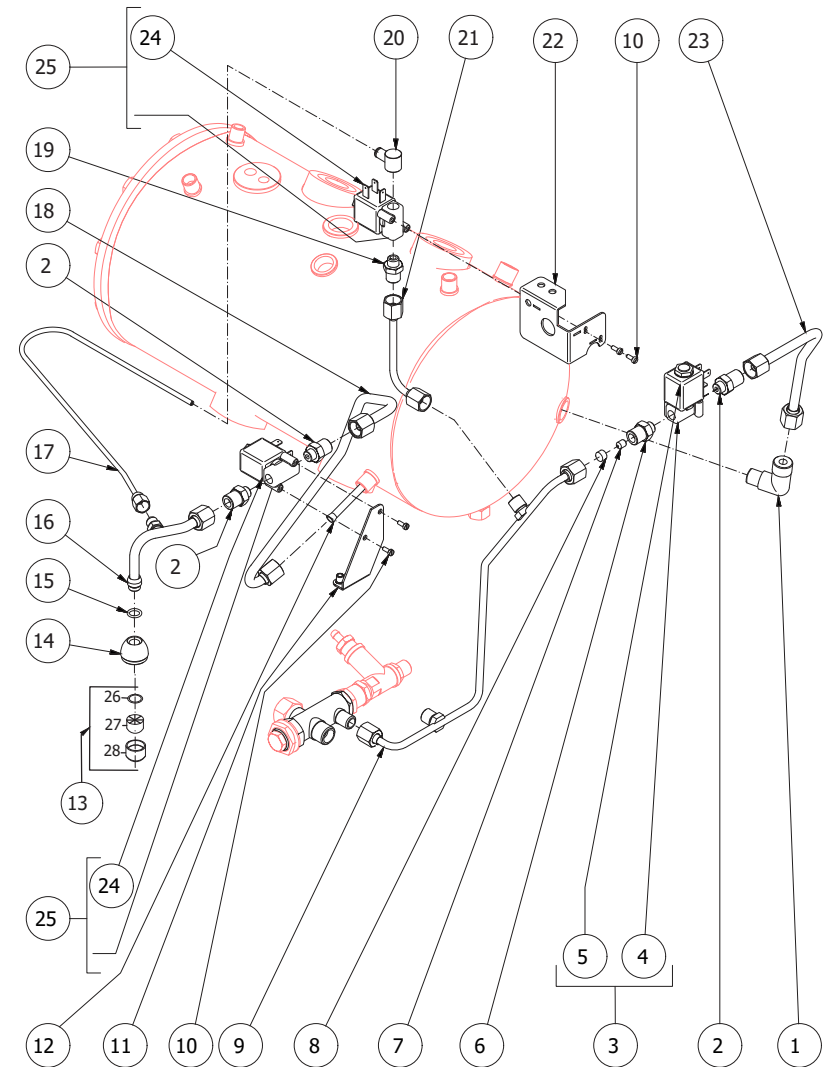

TABLE 6A con miscelatore

TABLE 6A
con miscelatore (optional)

TABLE 7

POS	CODE	DESCRIPTION
1	7730506	PUMP 100 L/H 1-2GR
1	7730507	PUMP 200 L/H 3GR
2	7374005	PUMP FILTER
3	7496033	OR GASKET FOR PUMP FILTER
4	7611508	PUMP CLAMP
5	7730508	PUMP JOINT KIT
6	7200512	FLEX INOX 3/8" G
7	7200516	FLEXIBLE HOSE 1GR
7	7200517	FLEXIBLE HOSE 2-3GR
8	5302012	STRAIGHT FITTING 3/8"GX3/8"NPT BRASS
9	5221819	CAP NUT 3/8"G
10	5492011	GASKET D15X3
11	5302078	1/4" X 3/8" G FITTING
12	7451501	DROP TUBE
13	5495005	GASKET D13.5X18X2
14	5301501TR	UNION ELBOW
15	5163326LL	BOILER DRAIN HOSE

TABLE 7

POS	CODE	DESCRIPTION
1	5965164	ASSEMBLY SURPRESSION VALVE 12BAR
2	5302071	RUBBER-HOLDER FITTING M12X1
3	7496052	OR GASKET 114
4	5471506.01	CALIBRATED SPRING D1.1
5	5224619TP	GASKET-HOLDER D5.3
6	5493001	GASKET D8X4 EPT 70SH
7	5283048	SURPRESSION VALVE BODY
8	7496018	OR GASKET 105 VITON
9	5224615TP	GASKET-HOLDER
10	5471505	CALIBRATED SPRING D0.45
11	5302018	STRAIGHT FITTING M12XM13X1
12	5221821	NUT 1/4"G H5 OT
13	5302061	FITTING MF 3/8X1/4
14	5471002	FILTER D13.5 H11 AISI 304
15	5221819	CAP NUT 3/8"G
16	5302501	MULTIPLE FITTING 5 WAY
17	5999906	WASHER D20X30
18	5221823	NUT M20x1.25
19	5226405TP	PLUG 1/4"
20	5194549	HOSE D8X5 SILICONE L=350 1GR
20	5194550	HOSE D8X5 SILICONE L=400 2GR
20	5194551	HOSE D8X5 SILICONE L=450 3GR