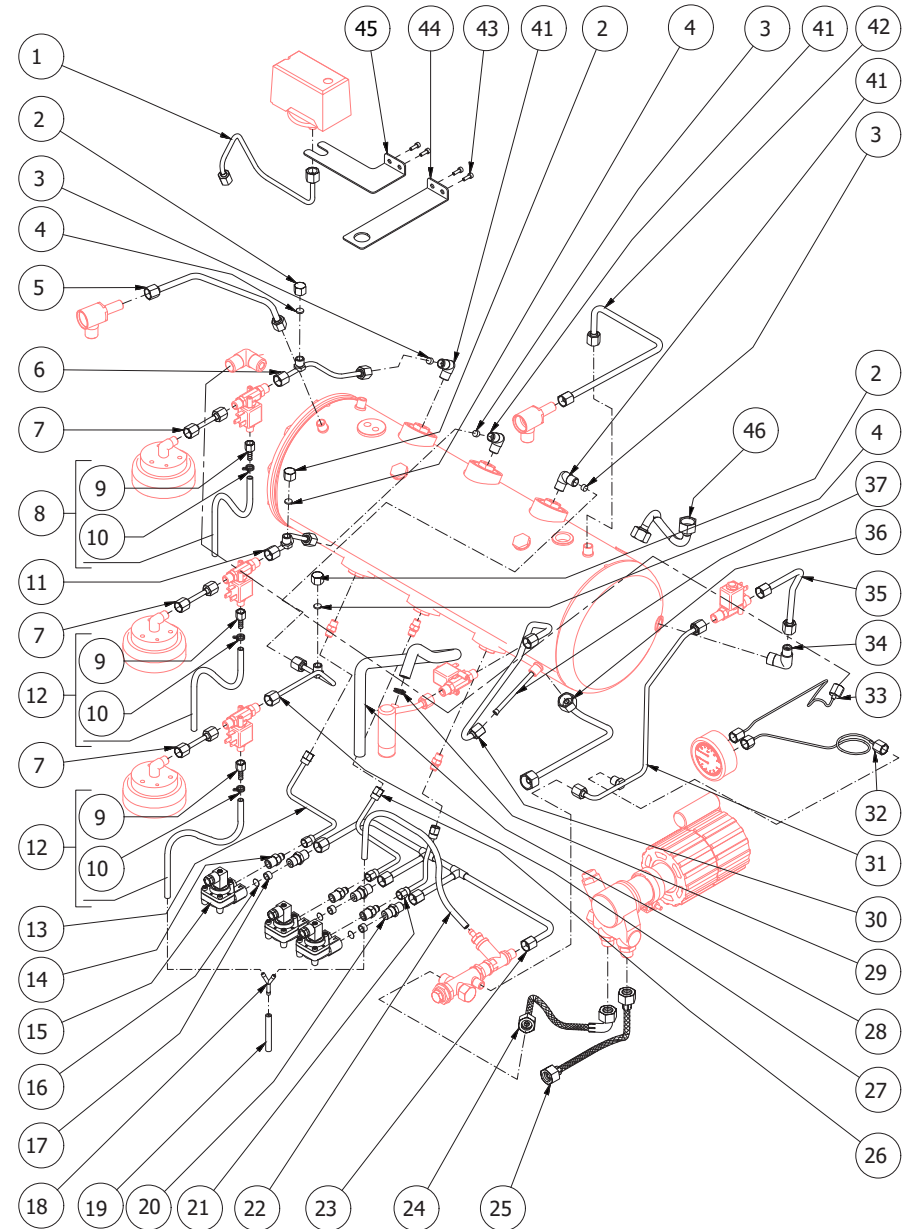

POS	CODE	DESCRIPTION
1	5162377LL	PRESSURE SWITCH HOSE
2	5221813	CAP NUT M12
3	5471019	FILTER D8,5
4	5492008	GASKET D10.5X2
5	5163303LL	STEAM HOSE
6	5162328LL	EXCHANGER HOSE
7	5162316LL	HOSE FOR SOLENOID VALVE OF GROUP
8	5194593LL	SOLENOID VALVE DRAIN HOSE
9	5370313	RUBBER-HOLDER
10	7611516	CLAMP
11	5162329LL	EXCHANGER HOSE
12	5194593LL	SOLENOID VALVE DRAIN HOSE
13	5162353LL	EXCHANGER LOAD HOSE
14	7304510TR	1/4" G FITTING
15	7431001	FLOW METER + AUT. WITH LED
16	5471001	NET FILTER D11 AISI 304
17	5191501	SPACER D11X8X6.5 PTFE
18	7303039	FITTING "Y"
19	5194532	HOSE D8X5 SILICONE L=60
20	5302001	STRAIGHT FITTING 1/4"GXM13
21	5162355LL	EXCHANGER LOAD HOSE
22	5194551	HOSE D8X5 SILICONE L=450
23	5163299LL	MANIFOLD HOSE
24	7200517	FLEX INOX 3/8"G
25	7200512	FLEXIBLE HOSE 3/8" G L=1500
26	5162354LL	EXCHANGER LOAD HOSE
27	5162336LL	EXCHANGER HOSE
28	5194618	HOSE D15X10 L=600MM SILICONE
29	7611502	CLAMP D14
30	5163290LL	WATER HOSE
31	5162218LL	INLET AUTOMATIC LEVEL HOSE
32	7400901	CAPILLARY L=500
33	7400907	CAPILLARY L=950
34	5301507TR	UNION ELBOW
35	5163288LL	BOILER LOAD HOSE
36	5163326LL	BOILER DRAIN HOSE
37	5192307LL	WATER SUCTION HOSE D6X1 L=80
41	5301506TR	UNION ELBOW M13X1/4"GC
42	5163296LL	STEAM HOSE
43	7816002	SCREW TCEI M4X12
44	5037843LL	BOILER SUPPORT
45	5037844LL	PRESSURE SWITCH SUPPORT
46	5164087LL	SURPRESSION VALVE HOSE (from 21.04.16)

TABLE 13 tube series 3 GR

TABLE 13 tube series 3 GR