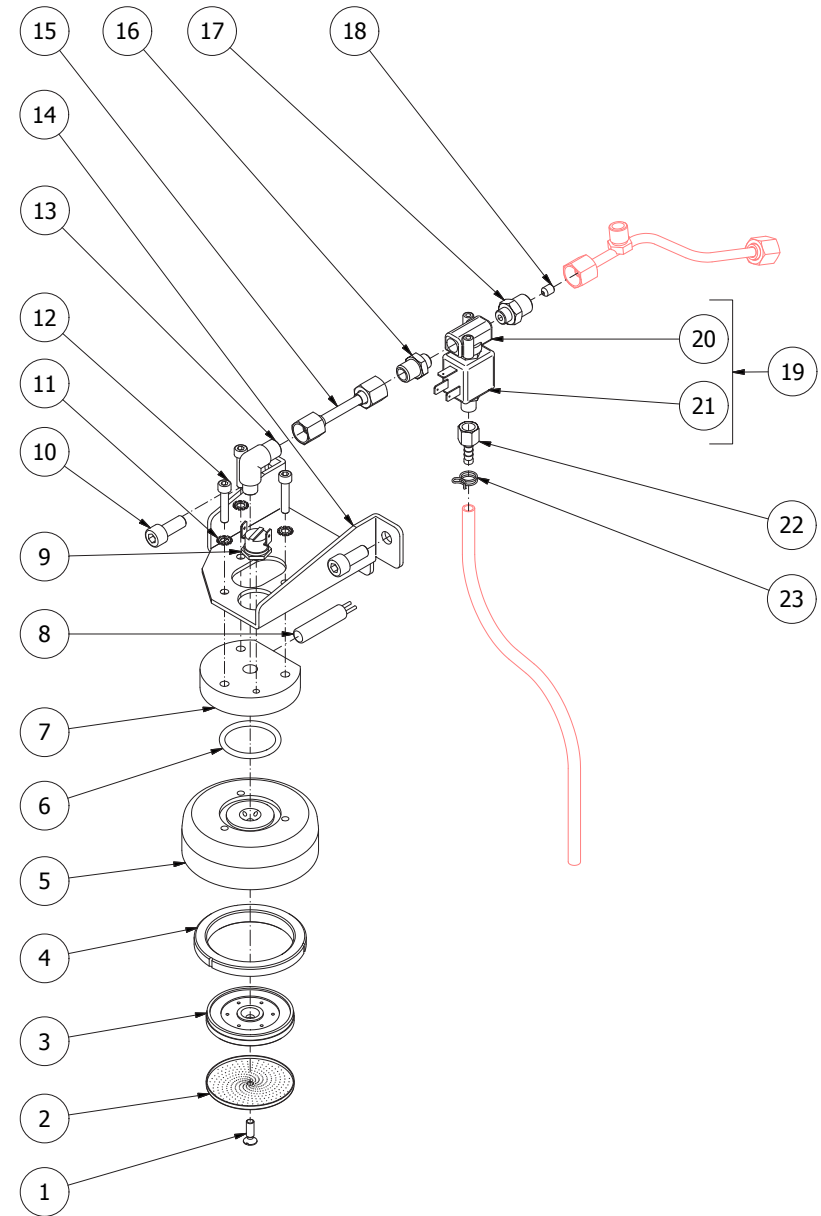

POS	CODE	DESCRIPTION
TABLE 3	1	7817001	SCREW TPS M5X16 A2
	2	5470501	SHOWER D57 AISI 304
	3	5285501TP	SHOWER-HOLDER D57
	4	7493008	CONE GASKET
	5	5280505TW	COUPLING RING
	6	7496004	OR GASKET 139
	7	5283520.01	HEATING ELEMENT FLANGE
	8	5963099.01	ASSEMBLY HEATING ELEMENT 110V 50W
	8	5963101.01	ASSEMBLY HEATING ELEMENT 230V 50W
	9	7634808	THERMIC SAFETY DEVICE 250V 95°C AUTOMATIC
	10	7816014	SCREW M8X20 UNI5931 A2
	11	7814002	PLAIN WASHER D5 UNI 6592 A2
	12	7816021	SCREW TCEI M5X25 UNI 5931 A2
	13	5301504TR	UNION ELBOW 1/8"GXM12
	14	5018460LW	COUPLING RING CHROMED
	15	5162316LL	HOSE FOR SOLENOID VALVE OF GROUP
	16	5302004	FITTING M12X1/8"G
	17	5302014	FITTING M13X1/8"G
	18	5223003	GICLEUR M6 X 6 ø0.8 OT
	19	7701112	SOLENOID VALVE 3 WAY 115V PARKER
	19	7702311	SOLENOID VALVE 3 WAY 230V PARKER
	19	7702410	SOLENOID VALVE 3 WAY 240V PARKER
	20	7703014	SOLENOID VALVE 3 WAY PARKER
21	7630332	SOLENOID VALVE COIL 115V PARKER	
21	7630331	SOLENOID VALVE COIL 230V PARKER	
21	7630330	SOLENOID VALVE COIL 240V PARKER	
22	5370313	RUBBER-HOLDER	
23	7611516	CLAMP	

TABLE 3