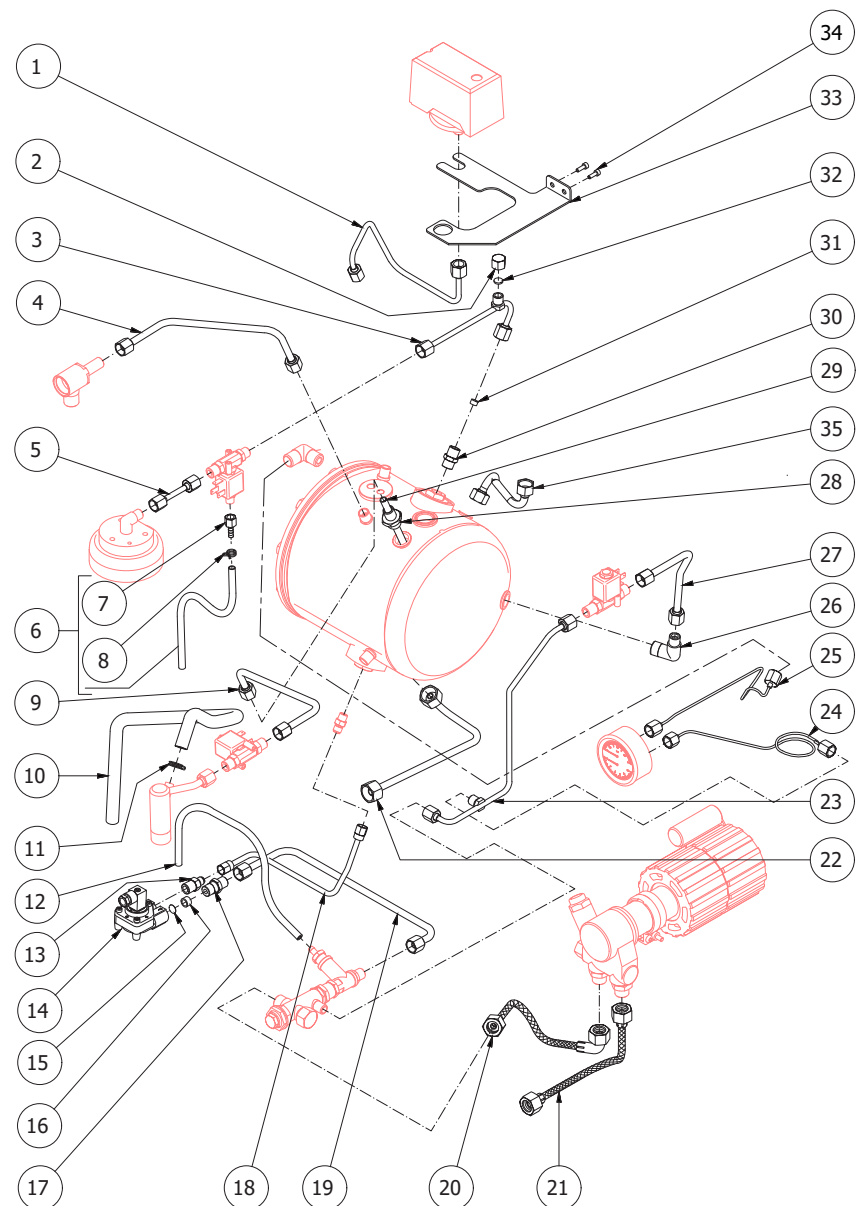

POS	CODE	DESCRIPTION
1	5162371LL	PRESSURE SWITCH HOSE
2	5221813	CAP NUT M12
3	5162337LL	EXCHANGER HOSE
4	5163304LL	STEAM HOSE
5	5162316LL	HOSE FOR SOLENOID VALVE OF GROUP
6	5194593LL	SOLENOID VALVE DRAIN HOSE
7	5370313	RUBBER-HOLDER
8	7611516	CLAMP
9	5163305LL	WATER HOSE
10	5194595	HOSE D15X10 L=500MM SILICONE
11	7611502	CLAMP D14
12	5194549	HOSE D8X5 L=350 SILICONE
13	7304510TR	FITTING 1/4"G
14	7431001	FLOW METER + AUT. WITH LED
15	5471001	NET FILTER D11 AISI 304
16	5191501	SPACER D1 1X8X6.5 PTFE
17	5302001	STRAIGHT FITTING 1/4"GXM13
18	5162368LL	EXCHANGER LOAD HOSE
19	5163321LL	MANIFOLD HOSE
20	7200516	FLEXIBLE HOSE 3/8" G L=315
21	7200512	FLEXIBLE HOSE 3/8" G L=1500
22	5163326LL	BOILER DRAIN HOSE
23	5162218LL	INLET AUTOMATIC LEVEL HOSE
24	7400901	CAPILLARY L=500
25	7400901	CAPILLARY L=500
26	5301507TR	UNION ELBOW 3/8"GXM13 BRASS
27	5163288LL	BOILER LOAD HOSE
28	5302005	STRAIGHT FITTING 3/8"GXM13
29	5192315	SUCTION HOSE D6X1 L=130 PTFE
30	5302019	FITTING M13X1/4"G ES.15 H25.5 BRASS
31	5471019	FILTER D8,5
32	5492008	GASKET D10.5X2
33	5037845LL	PRESSURE SWITCH SUPPORT
34	7816002	SCREW TCEI M4X12
35	5164087LL	SURPRESSION VALVE HOSE (from 21.04.16)

TABLE 11
tube series 1 GR