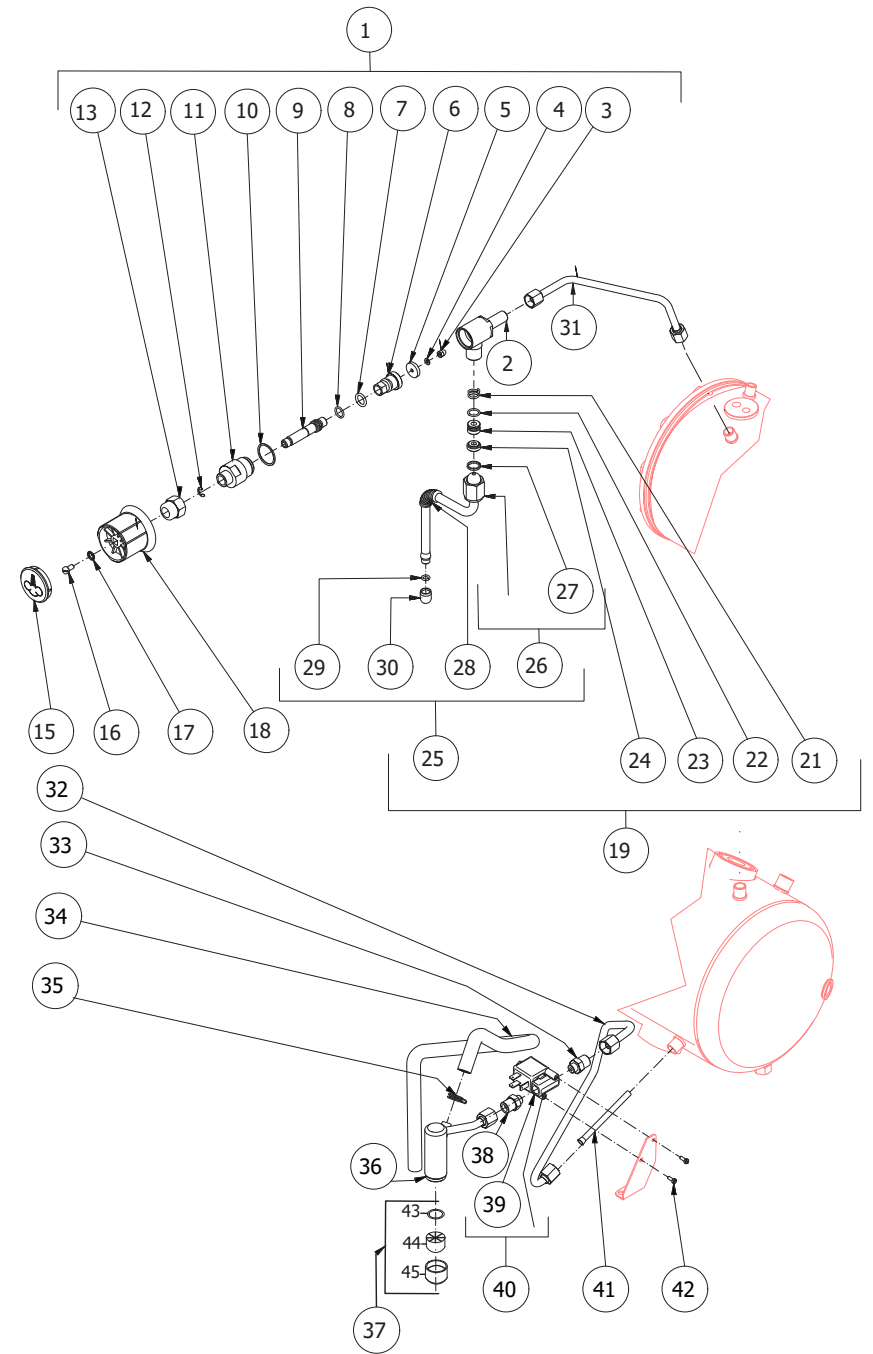

TABLE 5

TABLE 6

POS	CODE	DESCRIPTION
1	5301507TR	UNION ELBOW 3/8"GXM13 BRASS
2	5302014	FITTING M13X1/8"G
3	7701114	SOLENOID VALVE 2 WAY 110V PARKER
3	7702312	SOLENOID VALVE 2 WAY 220/240V PARKER
4	7703011	SOLENOID VALVE PARKER
5	7630324	SOLENOID VALVE COIL 110V PARKER
5	7630325	SOLENOID VALVE COIL 220/240V PARKER
6	5225238	STRAIGHT FITTING M13X1/8"G
7	5223003	GICLEUR M6 X 6 ø0.8 OT
8	5471019	FILTER D8,5
9	5162339LL	INLET PIPE L/A
10	7816016	SCREW TCEI M3X6
11	5038429LL	EV SUPPORT
12	5192307LL	WATER SUCTION HOSE D6X1 L=80
13	5226601TW	WATER HOSE TERMINAL M22 CHROMED
14	5226610TW	WATER HOSE TERMINAL D23.5X18 CHROMED BRASS
15	7496003	OR GASKET 108 VITON
16	5163313LL	MIXER
17	5194606	HOSE
18	5163290LL	WATER HOSE
19	5302004	FITTING M12X1/8"G
20	7402403	REGULATOR
21	5162338LL	HOSE
22	5038434LL	EV SUPPORT
23	5163288LL	BOILER LOAD HOSE
24	7630327	SOLENOID VALVE COIL 110V PARKER
24	7630328	SOLENOID VALVE COIL 220/230V PARKER
24	7630329	SOLENOID VALVE COIL 240V PARKER
25	7701111	SOLENOID VALVE 2 WAY 115V PARKER
25	7702310	SOLENOID VALVE 2 WAY 230V PARKER
25	7702409	SOLENOID VALVE 2 WAY 240V PARKER
26	5493003	GASKET D20.5X15 H2 NBR 70SH
27	7999918	CARTRIDGE AERATOR
28	7305020TW	WATER HOSE TERMINAL

TABLE 6A con miscelatore

TABLE 6A
con miscelatore (optional)

TABLE 7

POS	CODE	DESCRIPTION
1	7730506	PUMP 100 L/H 1-2GR
1	7730507	PUMP 200 L/H 3GR
2	7374005	PUMP FILTER
3	7496033	OR GASKET FOR PUMP FILTER
4	7611508	PUMP CLAMP
5	7730508	PUMP JOINT KIT
6	7200512	FLEX INOX 3/8" G
7	7200516	FLEXIBLE HOSE 1GR
7	7200517	FLEXIBLE HOSE 2-3GR
8	5302012	STRAIGHT FITTING 3/8"GX3/8"NPT BRASS
9	5221819	CAP NUT 3/8"G
10	5492011	GASKET D15X3
11	5302078	1/4" X 3/8" G FITTING
12	7451501	DROP TUBE
13	5495005	GASKET D13.5X18X2
14	5301501TR	UNION ELBOW
15	5163326LL	BOILER DRAIN HOSE